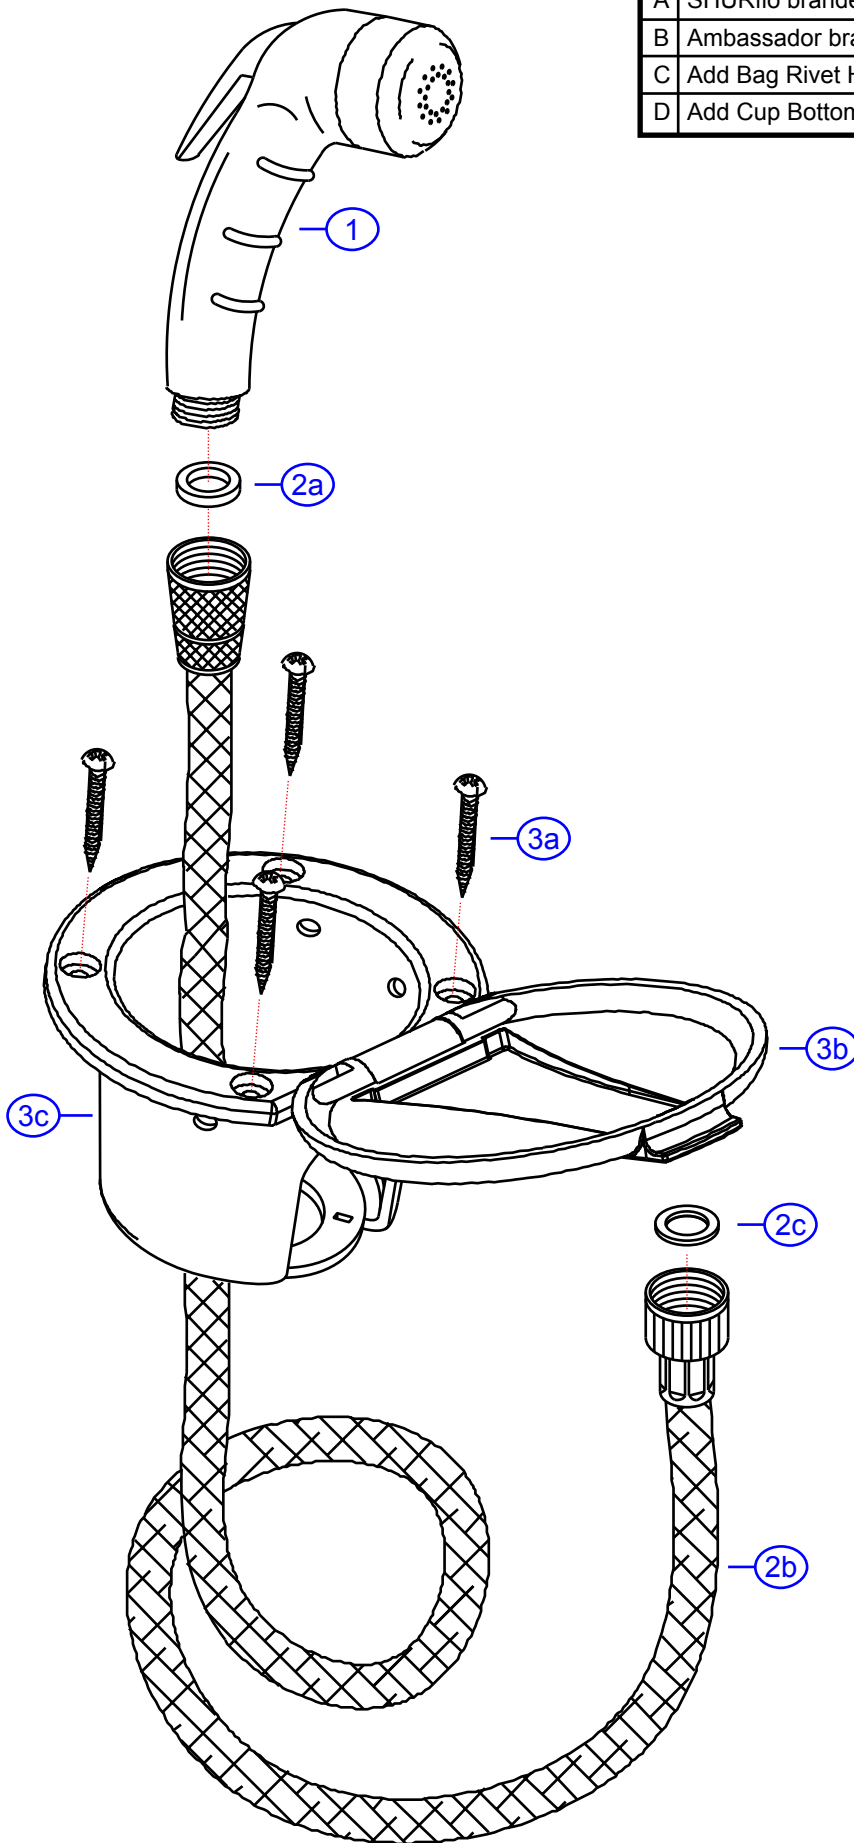

Rev. Change

A	SHURflo branded
B	Ambassador branded
C	Add Bag Rivet Holes
D	Add Cup Bottom Ring

**136-0006-xx**

by Associated Marketing Concepts  
www.ambassadormarine.com  
(800) 270-4262

**Ambassador**  
MARINE

Rev #	D	Package Style	OEM	Model #	<b>136-0006-xx</b>
Vendor #	S2210105xx-ASJ6	Series	Universal		
Drawn By	SS	Approved/Modified	9/17/12	Type	Recessed Shower

NOT DRAWN TO SCALE