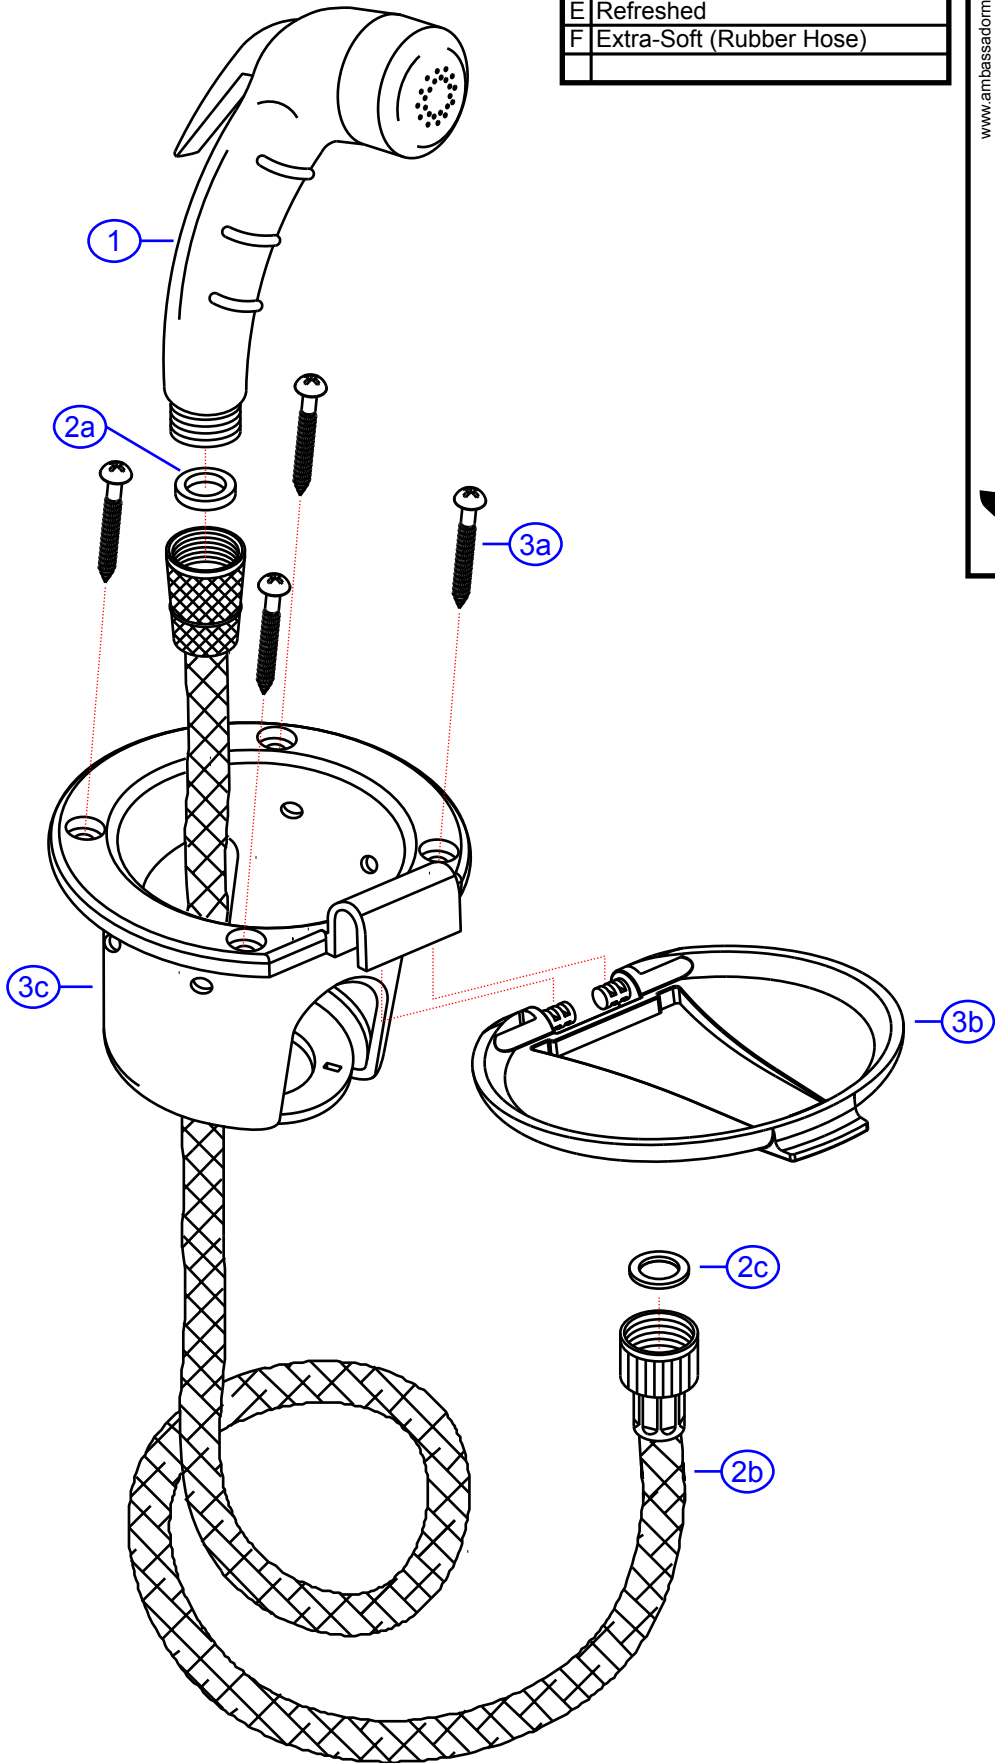

REV. CHANGE	
A	SHURflo Branded
B	Ambassador Branded
C	Add Bag Rivet Holes
D	Add Cup Bottom Ring
E	Refreshed
F	Extra-Soft (Rubber Hose)

136-0006-xx

www.ambassadormarine.com
800.270.4262

© Ambassador Marine, Inc.

Ambassador
MARINE

Rev #	F	Package Style	OEM	Model #	136-0006-xx
ERP #	N/A	Approved/Modified	05/17/2026	Series	Universal
Drawn By	SS	Type	Recessed Shower		

NOT DRAWN TO SCALE