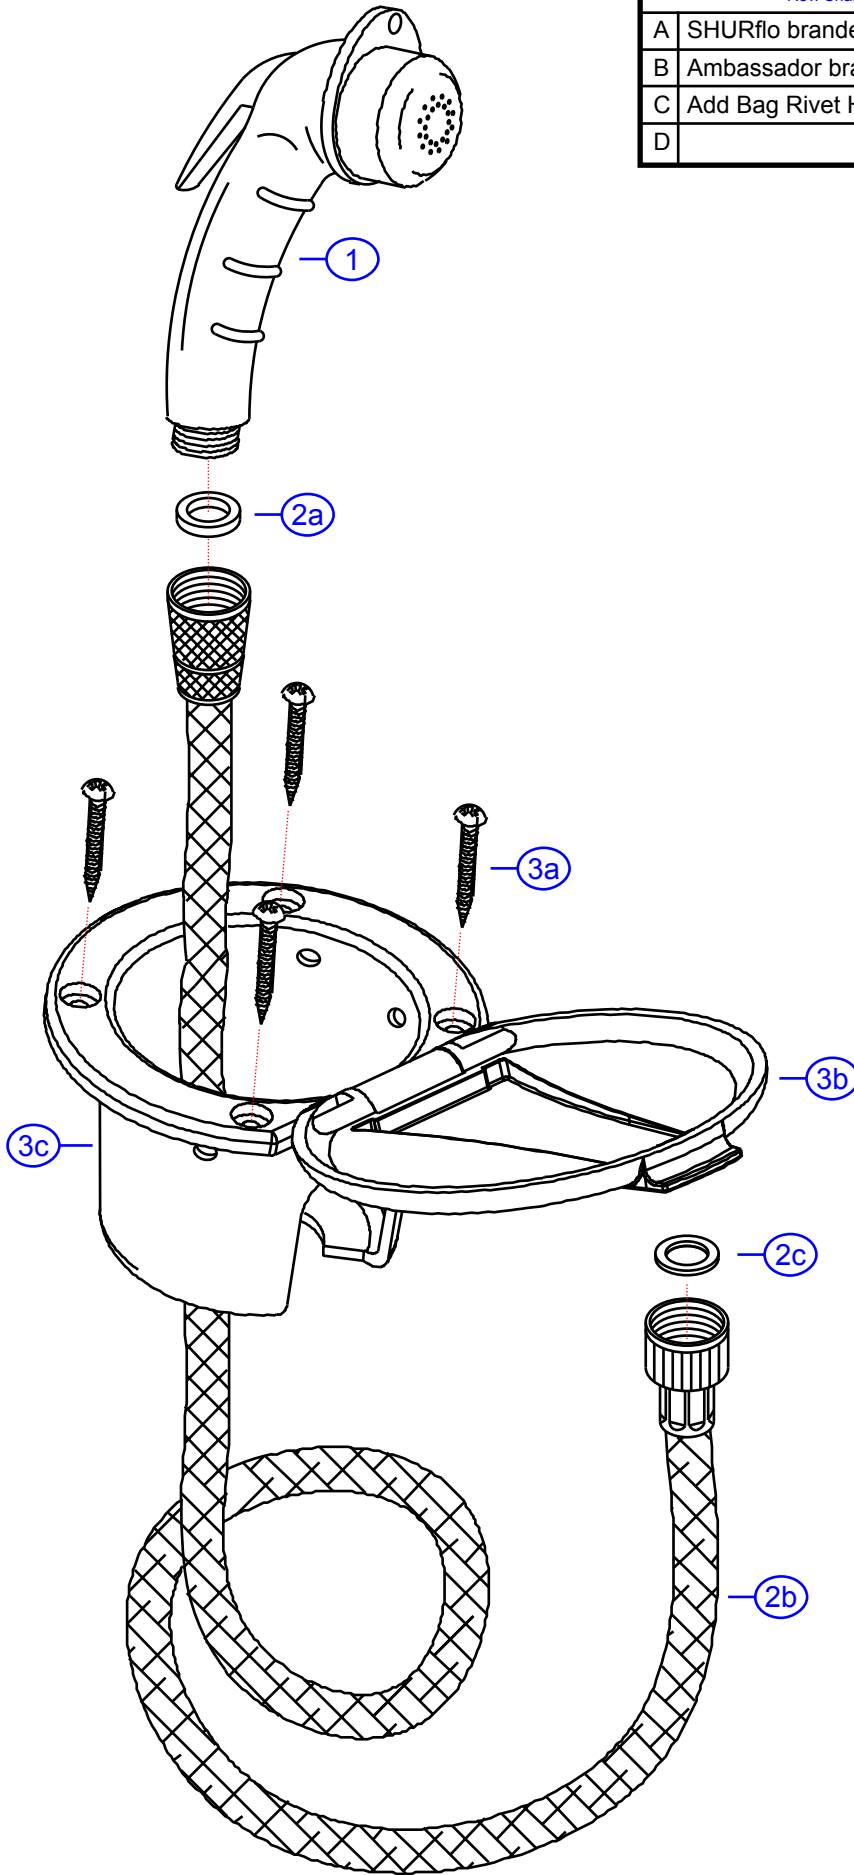

Rev. Change

A	SHURflo branded
B	Ambassador branded
C	Add Bag Rivet Holes
D	

136-0007-xx

by Associated Marketing Concepts
www.ambassadormarine.com
(800) 270-4262

Ambassador

MARINE

Rev #	C	Package Style	OEM	Model #	136-0007-xx
Vendor #	S2210209xx-ASJ6	Series	Universal		
Drawn By	SS	Approved/Modified	9/17/12	Type	Recessed Shower

NOT DRAWN TO SCALE