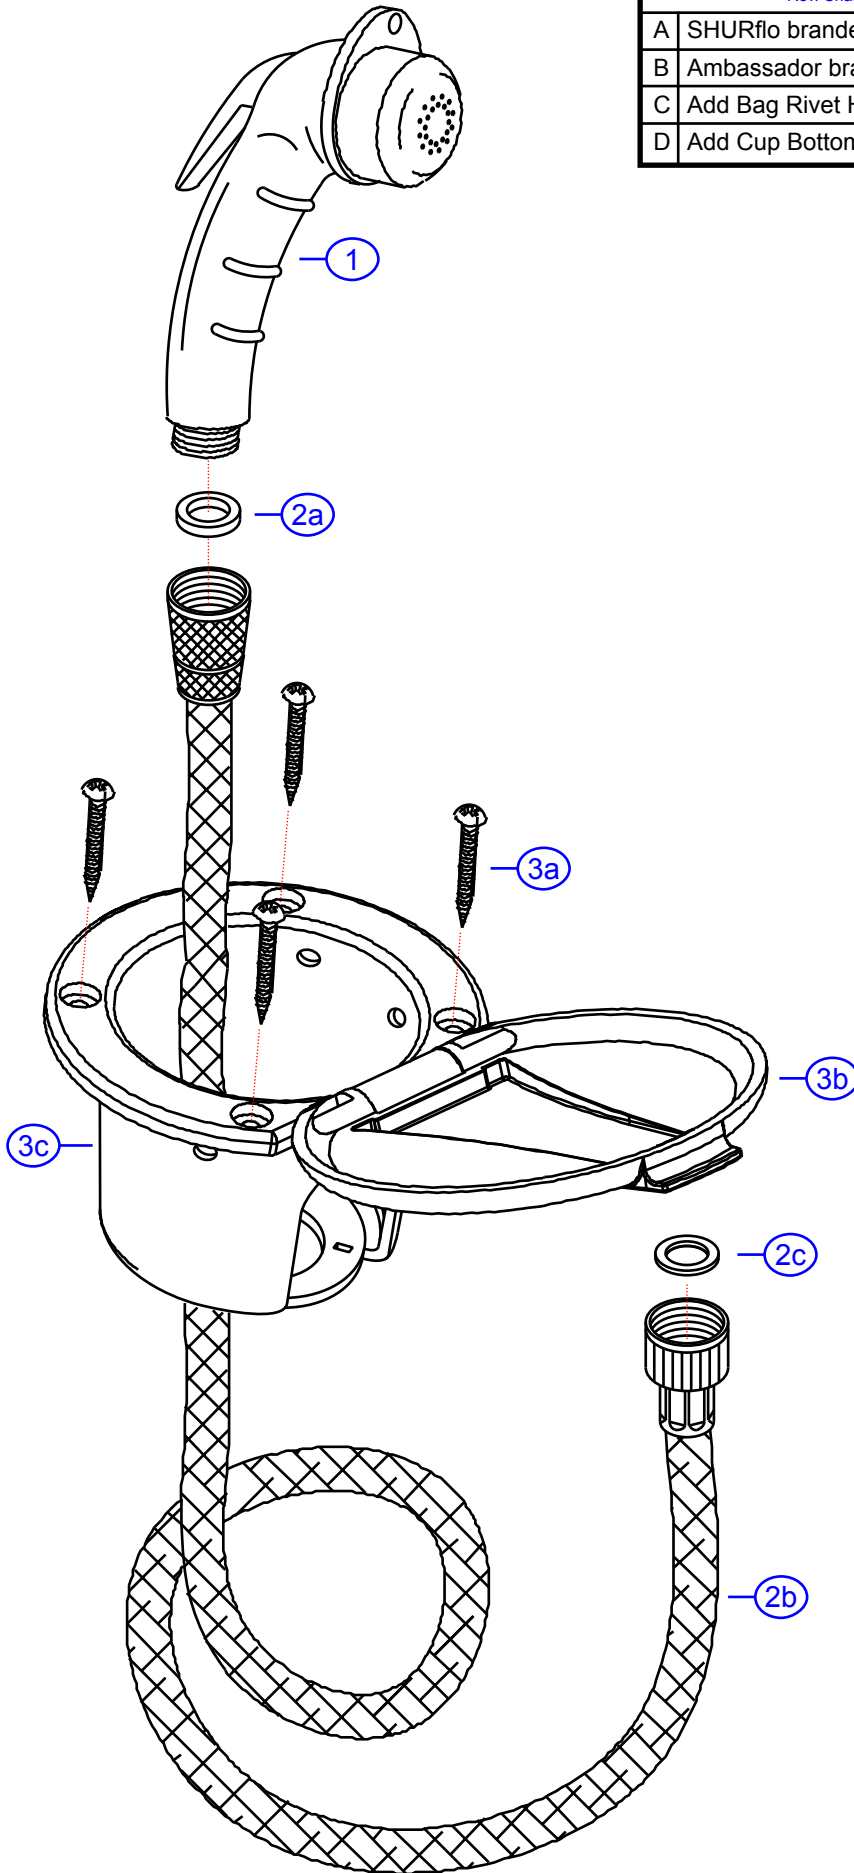

Rev. Change

A	SHURflo branded
B	Ambassador branded
C	Add Bag Rivet Holes
D	Add Cup Bottom Ring

136-0007-xx

by Associated Marketing Concepts
www.ambassadormarine.com
(800) 270-4262

Ambassador
MARINE

Rev #	D	Package Style	OEM	Model #	136-0007-xx
Vendor #	S2210209xx-ASJ6	Series	Universal		
Drawn By	SS	Approved/Modified	9/17/12	Type	Recessed Shower

NOT DRAWN TO SCALE