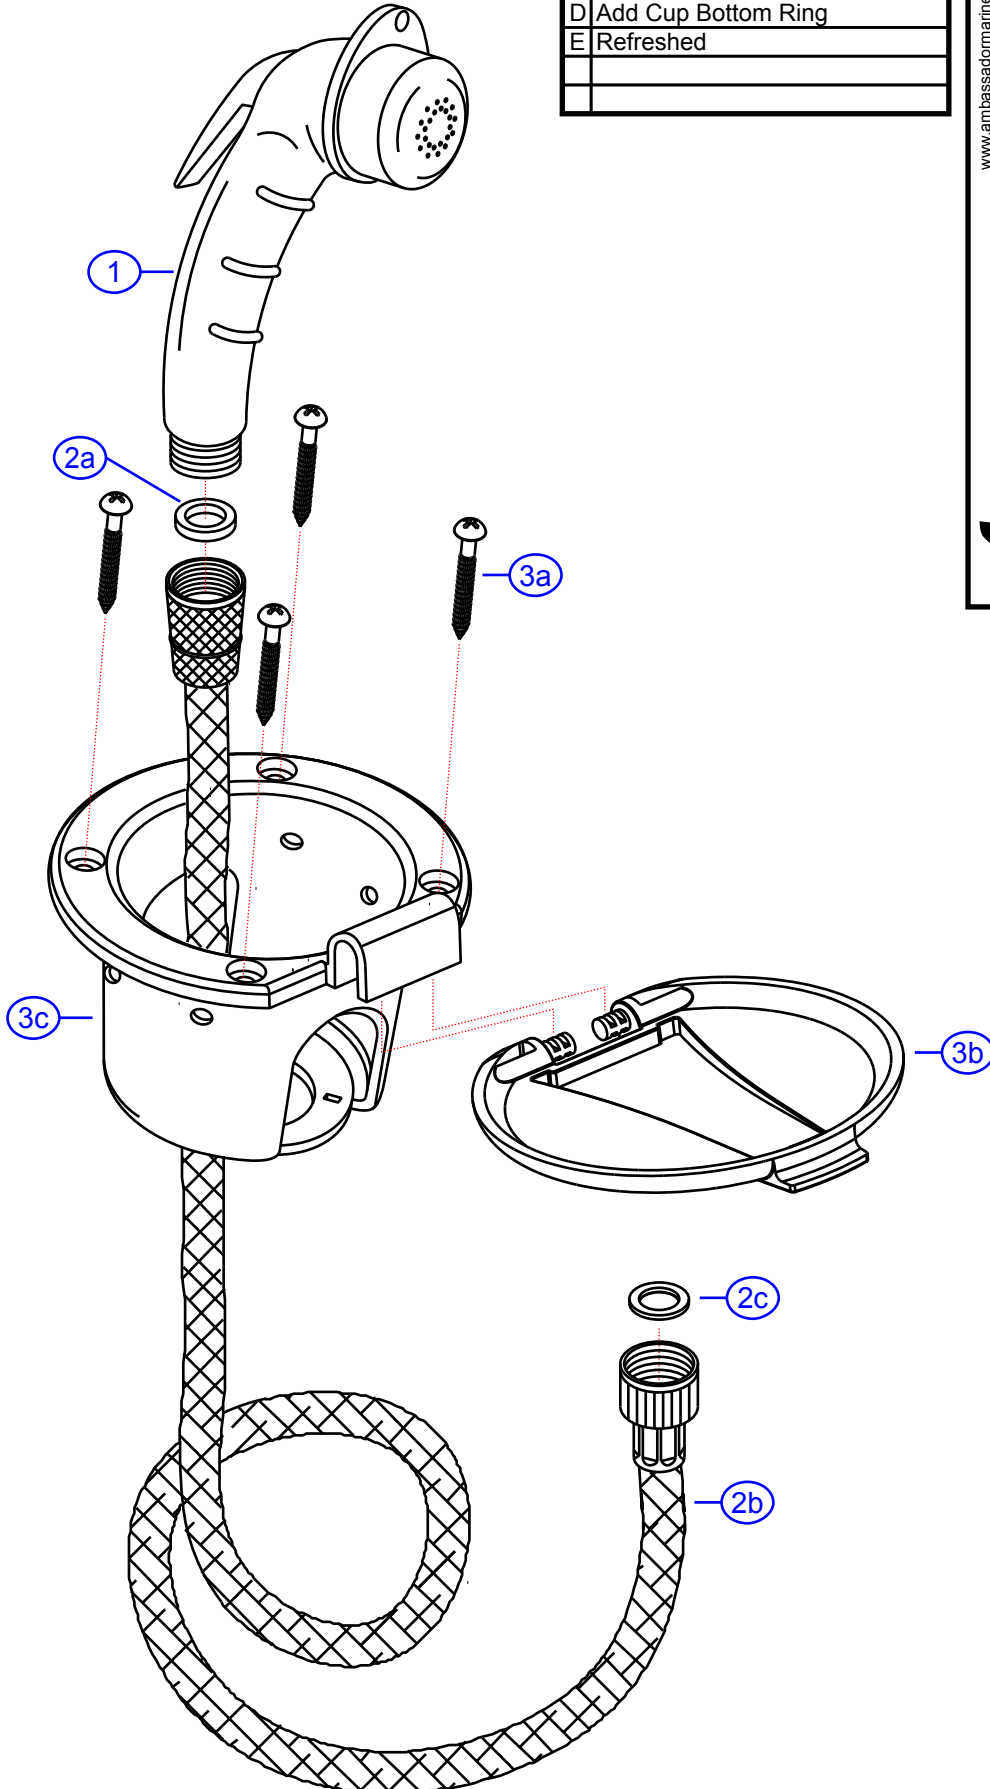

REV. CHANGE

A	SHURflo Branded
B	Ambassador Branded
C	Add Bag Rivet Holes
D	Add Cup Bottom Ring
E	Refreshed

136-0007-xx

www.ambassadormarine.com  
800.270.4262

© Ambassador Marine, Inc.

**Ambassador**  
MARINE

Rev #	E	Package Style	OEM	Model #	136-0007-xx
ERP #	N/A	Approved/Modified	04/28/2020	Series	Universal
Drawn By	SS	Type	Recessed Shower		

NOT DRAWN TO SCALE