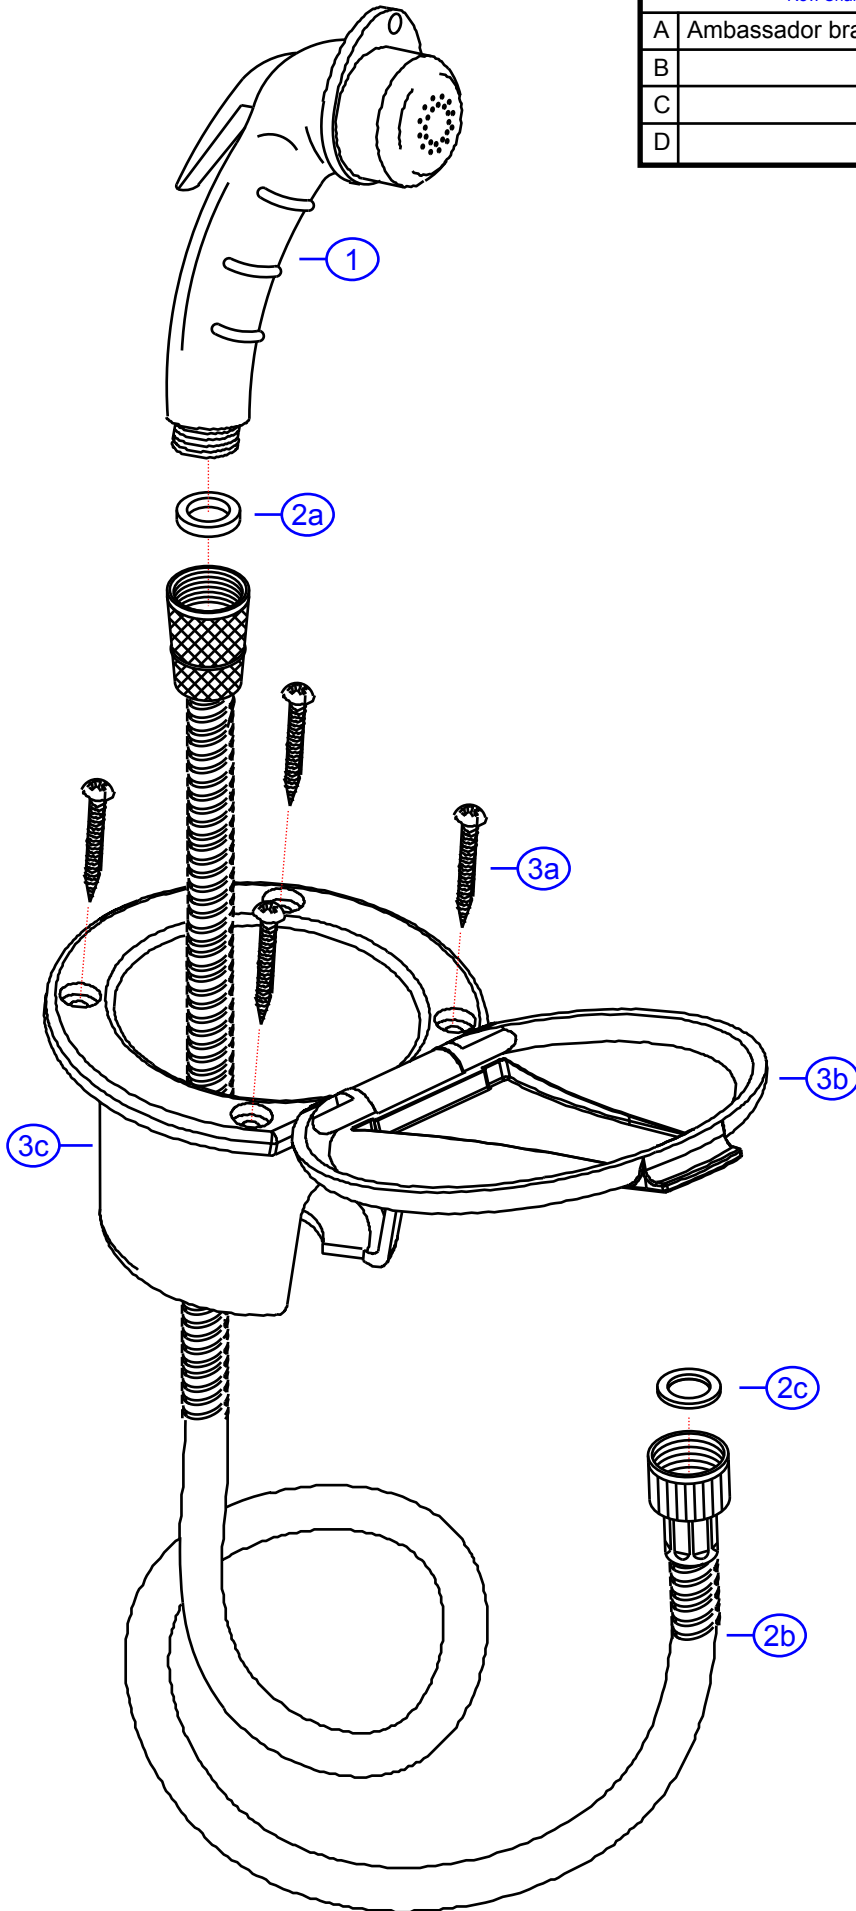

Rev. Change

A	Ambassador branded
B	
C	
D	

**136-0008-xx**

by Associated Marketing Concepts  
www.ambassadormarine.com  
(800) 270-4262

**Ambassador**  
MARINE

Rev #	A	Package Style	OEM	Model #	<b>136-0008-xx</b>
Vendor #				Series	Universal
Drawn By	SS		N/A	Type	Recessed Shower
			Approved/Modified		03/28/13

NOT DRAWN TO SCALE