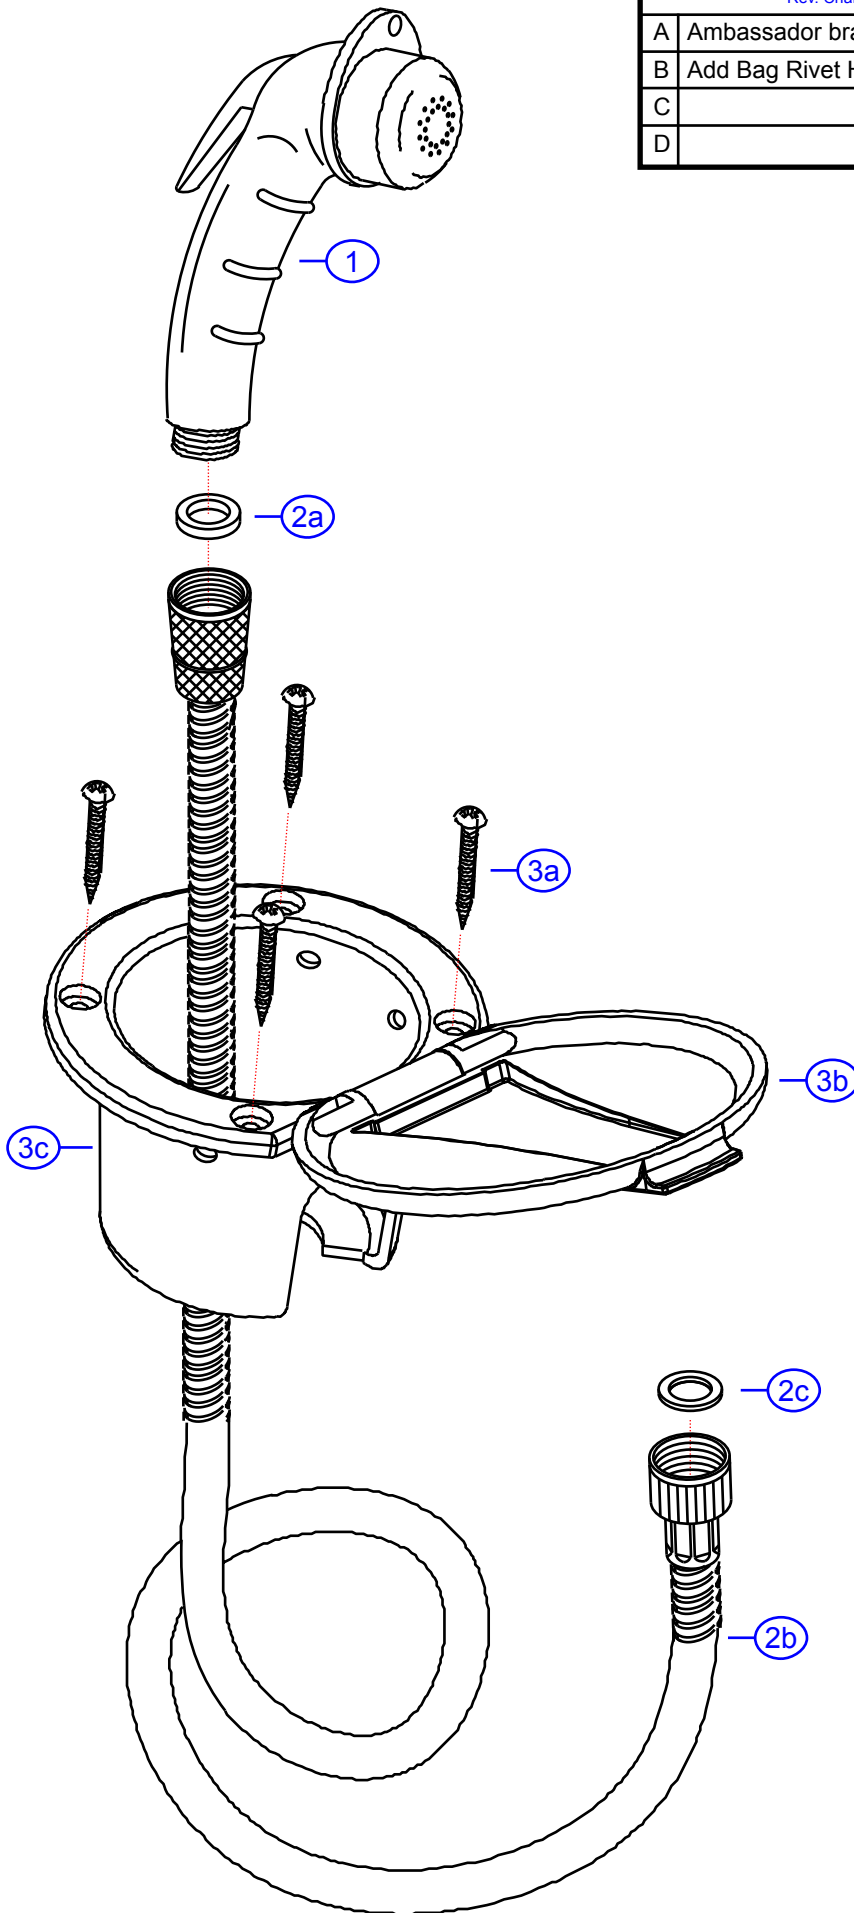

Rev. Change

A	Ambassador branded
B	Add Bag Rivet Holes
C	
D	

136-0008-xx

by Associated Marketing Concepts
www.ambassadormarine.com
(800) 270-4262

Ambassador
MARINE

Rev #	B	Package Style	OEM	Model #	136-0008-xx
Vendor #		Vendor #	N/A	Series	Universal
Drawn By	SS	Approved/Modified	03/28/13	Type	Recessed Shower

NOT DRAWN TO SCALE