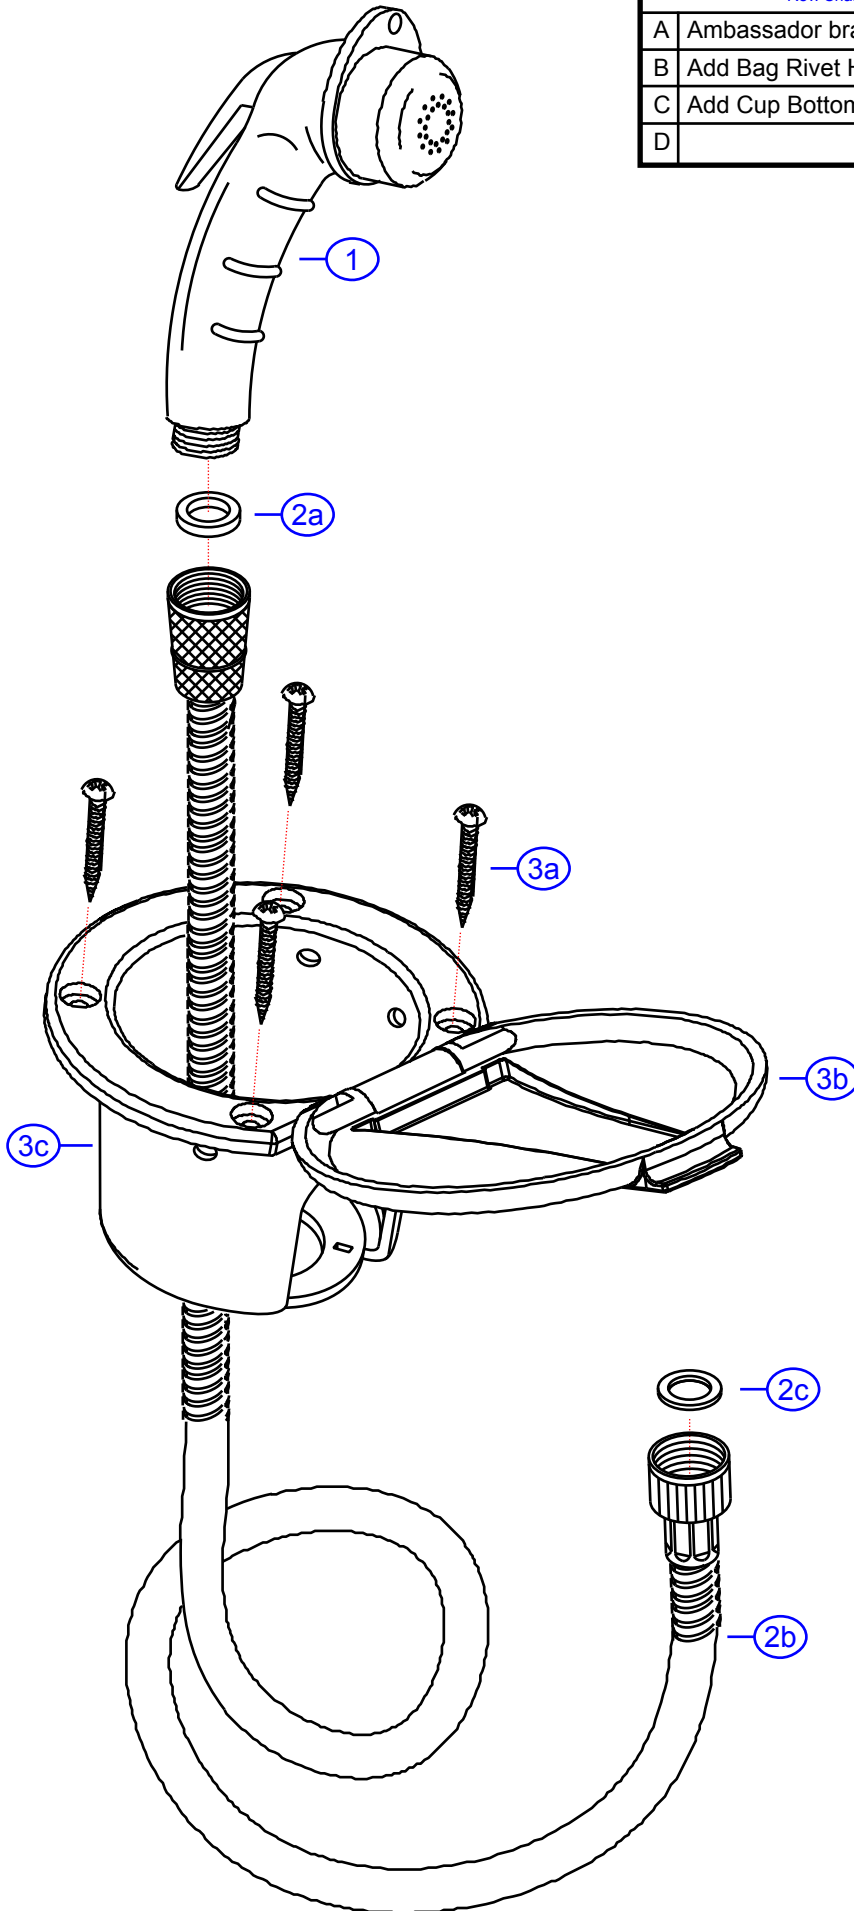

Rev. Change

A	Ambassador branded
B	Add Bag Rivet Holes
C	Add Cup Bottom Ring
D	

136-0008-xx

by Associated Marketing Concepts
www.ambassadormarine.com
(800) 270-4262

Ambassador
MARINE

Rev #	C	Package Style	OEM	Model #	136-0008-xx
Vendor #			N/A	Series	Universal
Drawn By	SS		Approved/Modified	Type	Recessed Shower
					03/28/13

NOT DRAWN TO SCALE