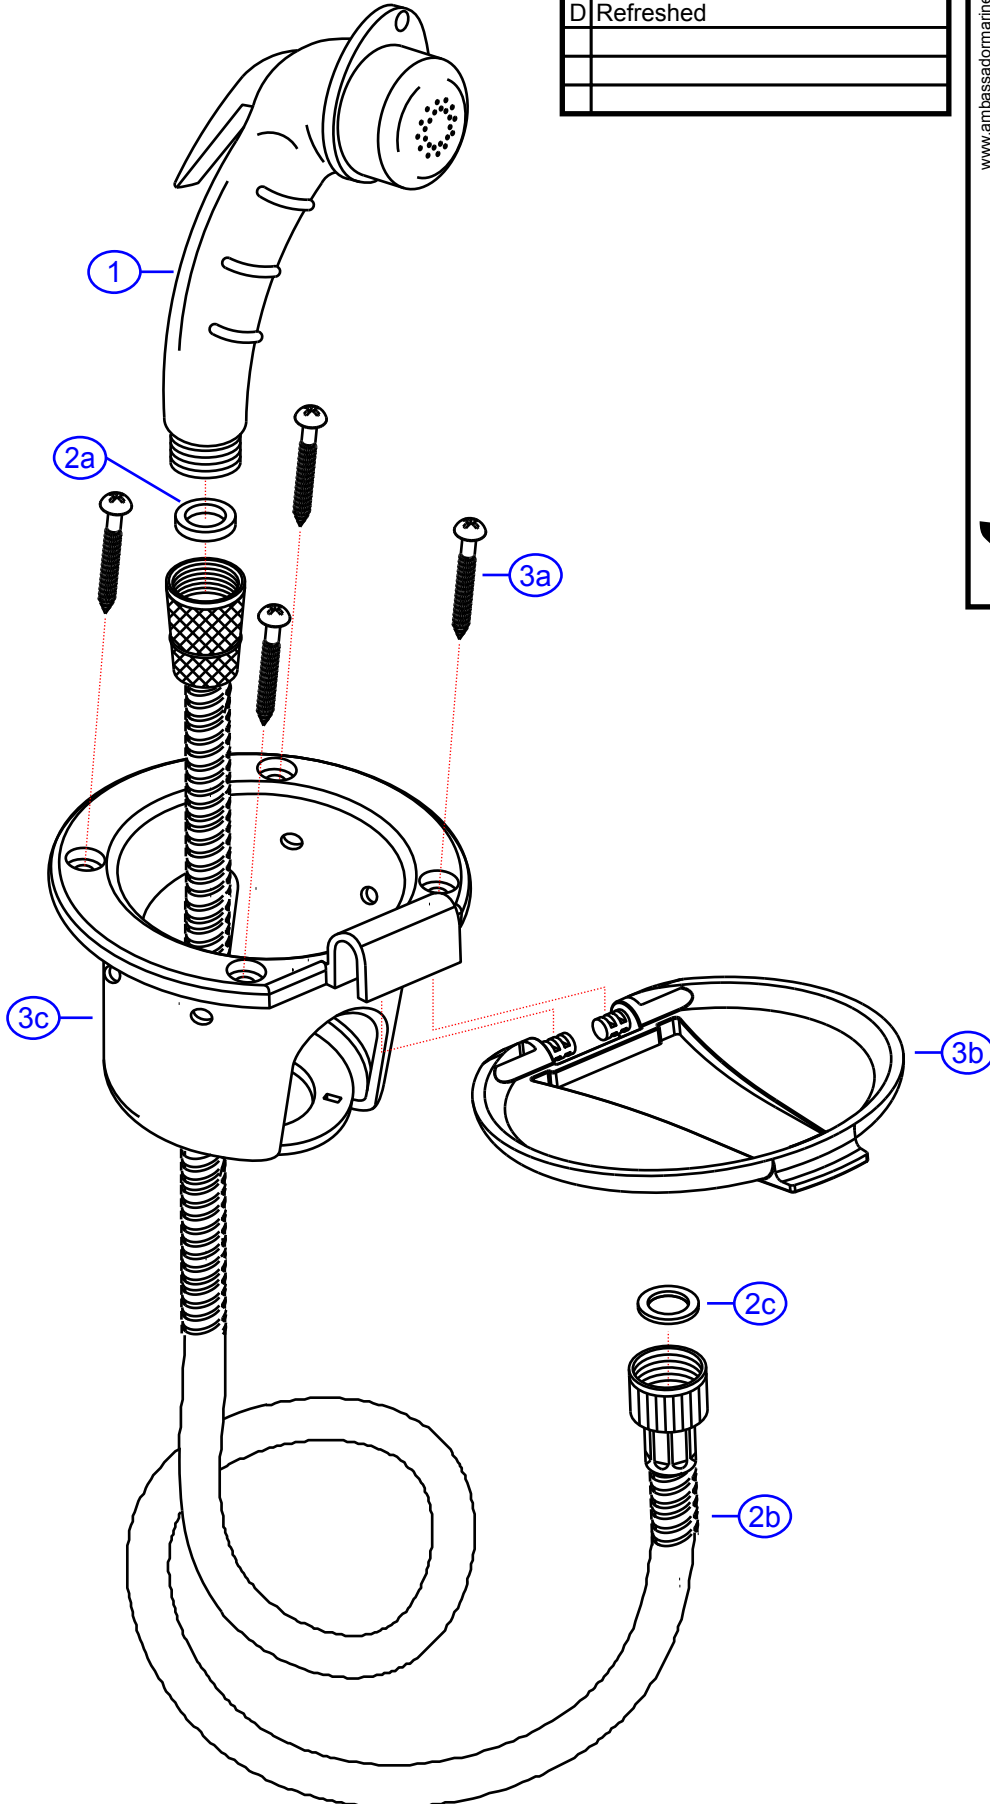

REV. CHANGE

A	Ambassador Branded
B	Add Bag Rivet Holes
C	Add Cup Bottom Ring
D	Refreshed

136-0008-xx

www.ambassadormarine.com  
800.270.4262

© Ambassador Marine, Inc.

**Ambassador**  
MARINE

Rev #	D	Package Style	OEM	Model #	136-0008-xx
ERP #	N/A	Approved/Modified	04/28/2020	Series	Universal
Drawn By	SS	Type	Recessed Shower		

NOT DRAWN TO SCALE