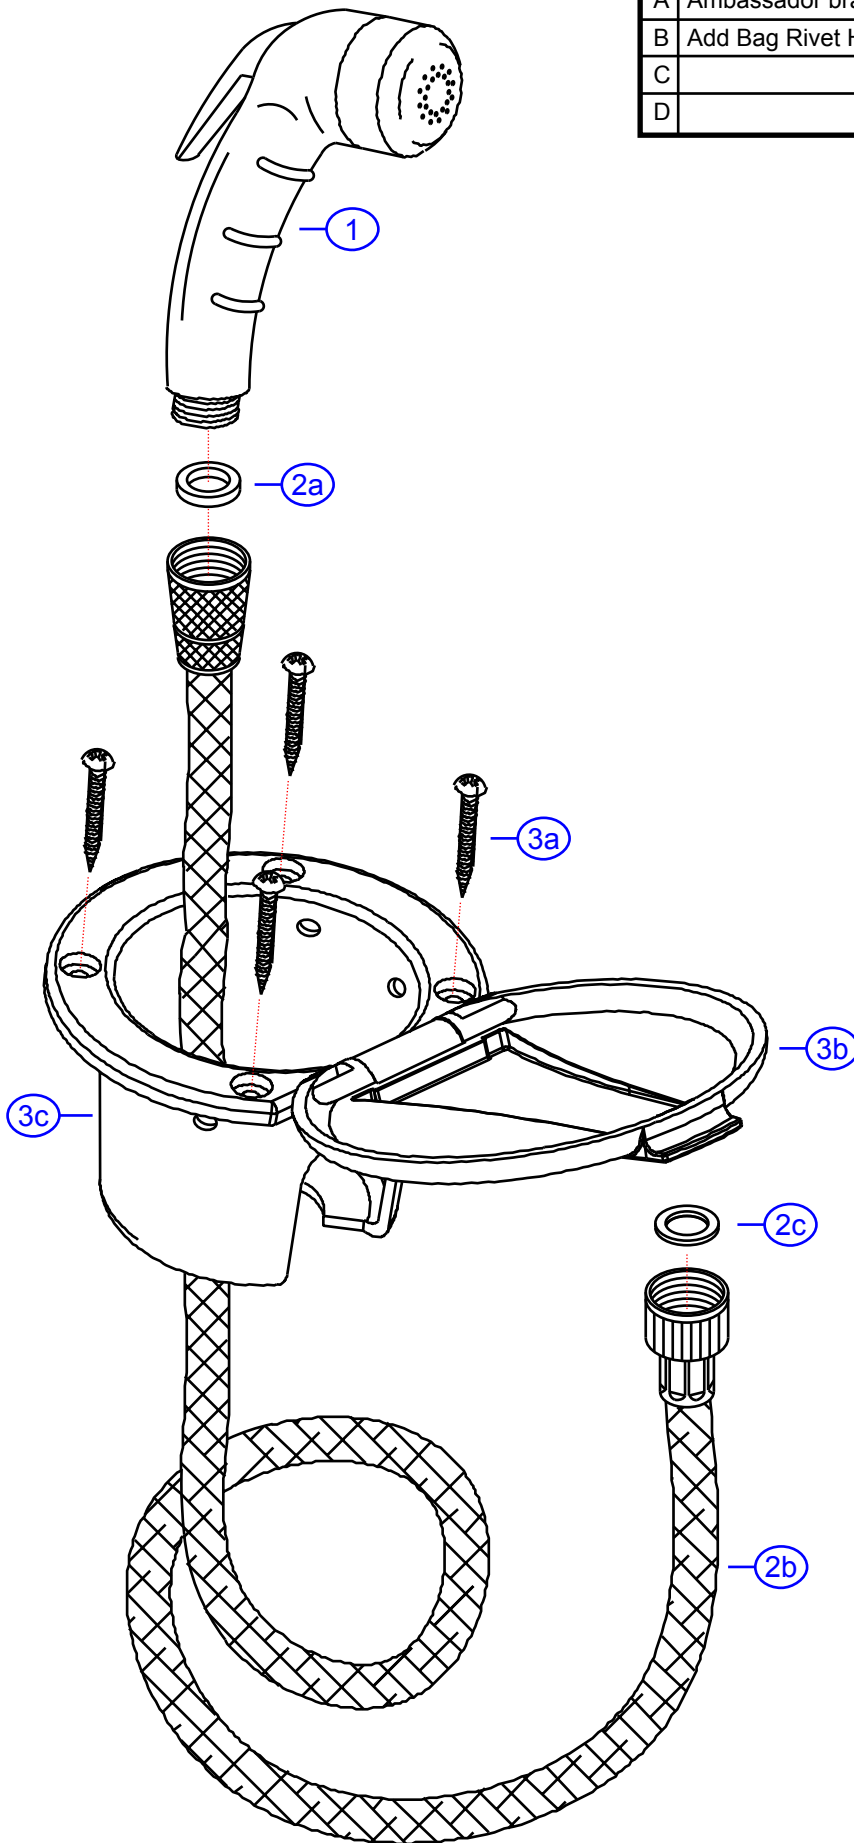

Rev. Change

A	Ambassador branded
B	Add Bag Rivet Holes
C	
D	

136-0017-xx

by Associated Marketing Concepts
www.ambassadormarine.com
(800) 270-4262

Ambassador
MARINE

Rev #	B	Package Style	OEM	Model #	136-0017-xx
Vendor #		Vendor #	N/A	Series	Universal
Drawn By	SS	Approved/Modified	03/28/13	Type	Recessed Shower

NOT DRAWN TO SCALE