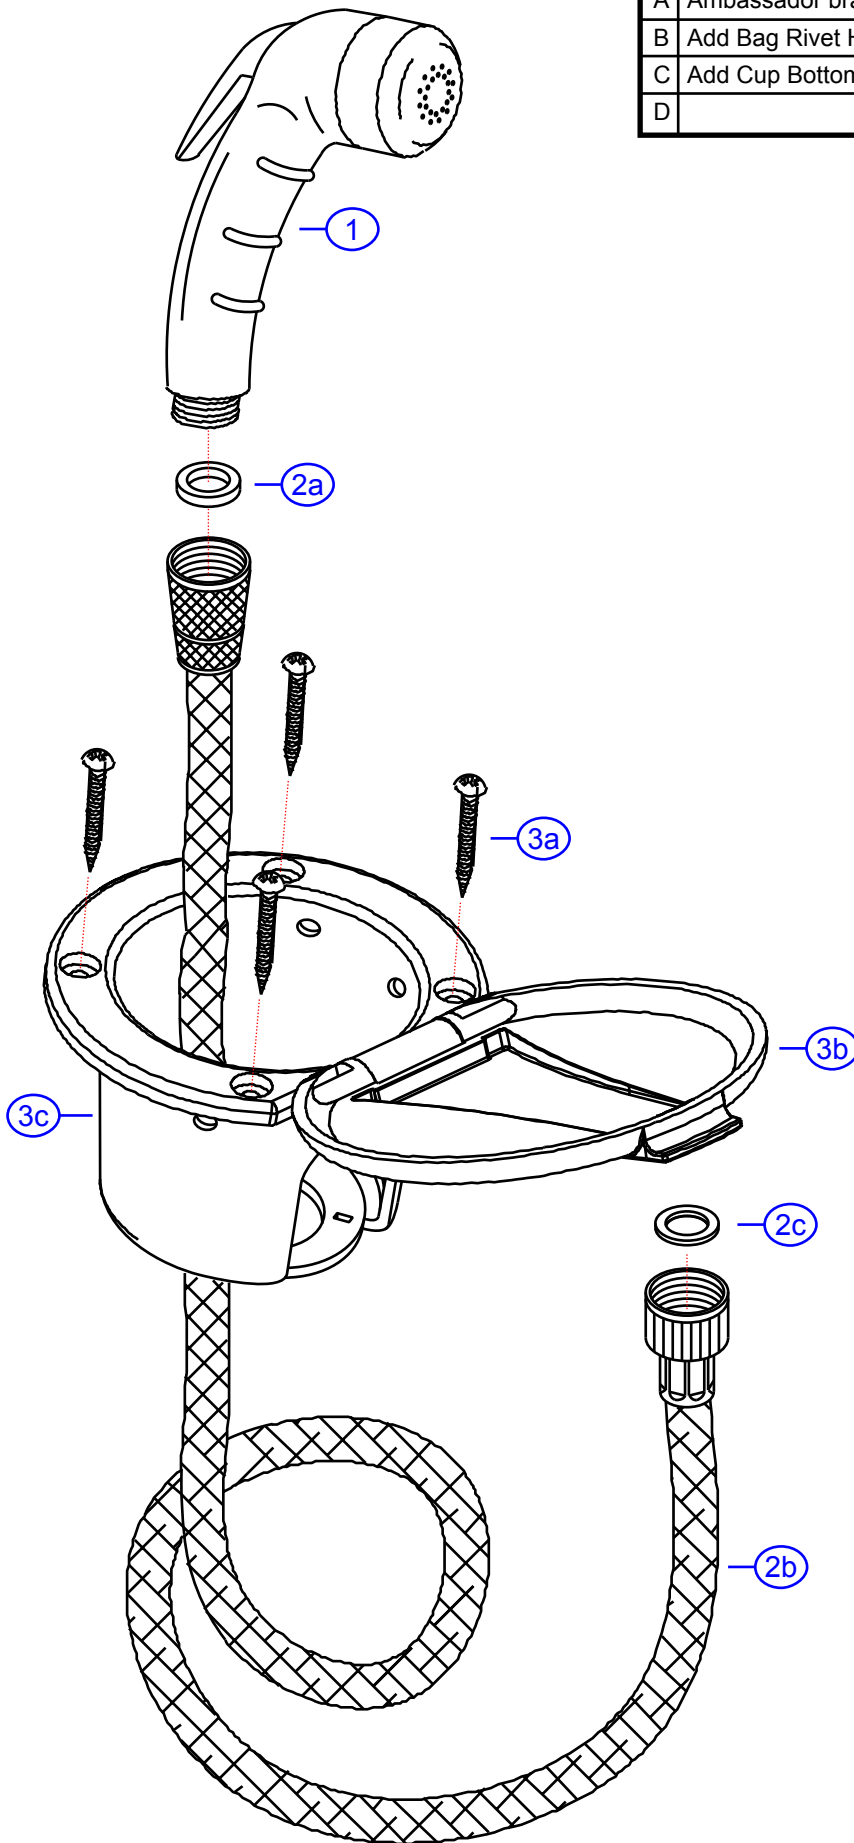

Rev. Change

A	Ambassador branded
B	Add Bag Rivet Holes
C	Add Cup Bottom Ring
D	

136-0017-xx

by Associated Marketing Concepts  
www.ambassadormarine.com  
(800) 270-4262

**Ambassador**  
MARINE

Rev #	C	Package Style	OEM	Model #	136-0017-xx
Vendor #			N/A	Series	Universal
Drawn By	SS		Approved/Modified	Type	Recessed Shower
					03/28/13

NOT DRAWN TO SCALE