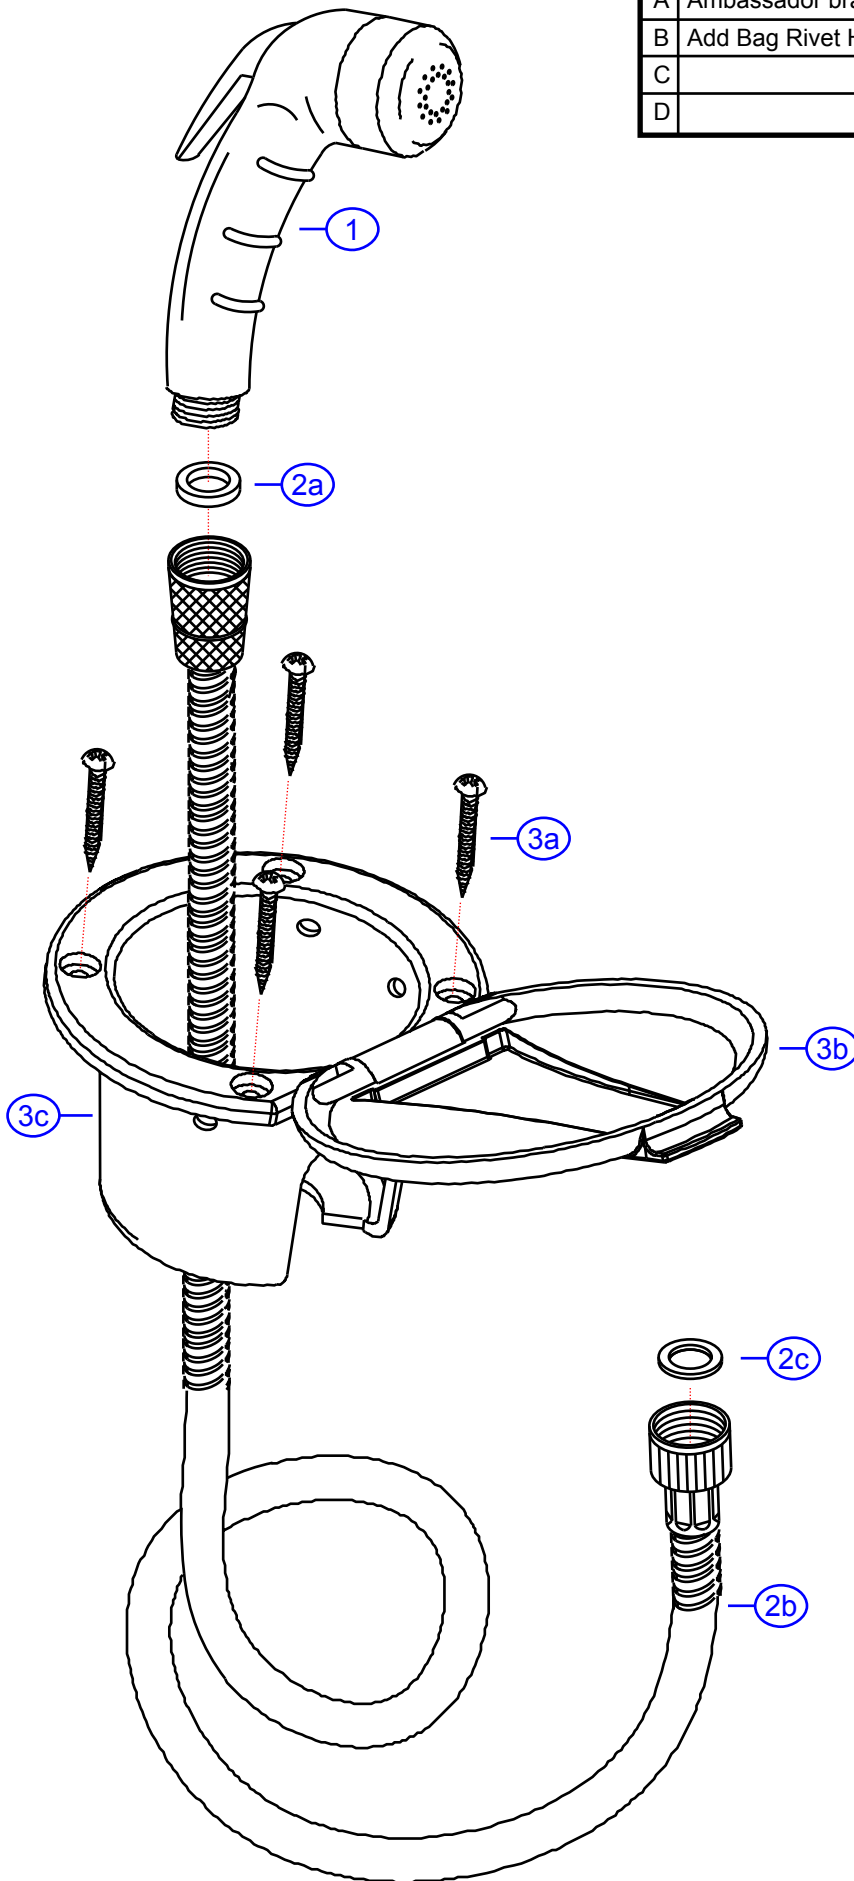

Rev. Change

A	Ambassador branded
B	Add Bag Rivet Holes
C	
D	

# 136-0018-xx

by Associated Marketing Concepts  
www.ambassadormarine.com  
(800) 270-4262

**Ambassador**  
MARINE

Rev #	B	Package Style	OEM	Model #	<b>136-0018-xx</b>
Vendor #		Vendor #	N/A	Series	Universal
Drawn By	SS	Approved/Modified	03/28/13	Type	Recessed Shower

NOT DRAWN TO SCALE

136-0018-xx

Universal  
Recessed Shower  
Rev. B

#	Description	Part #	Finish Code Suffix (i.e. EA-123456CP)						Qty
			CP	KP	WH				
1	Small Sprayer (no hook) see "Individual Sprayer" for sprayer assembly breakdown	138-0001-__	CP	KP	WH				1
2	6' Stainless Steel Hose Assembly	130-0033-__	SS	SS	SS				1
2a	Washer (2.3 mm)	E-088007							1
2b	6' Stainless Steel Hose	E-xxxx*	SS	SS	SS				1
2c	Washer (1.5 mm)	E-088008							1
3	Cup & Lid Assembly (all plastic)	136-0005-__	CP	KP	WH				1
3a	Mounting Screw	E-075022							4
3b	Lid (plastic)	E-126225	CP	KP	WH				1
3c	Cup (plastic)	E-126224	CP	KP	WH				1