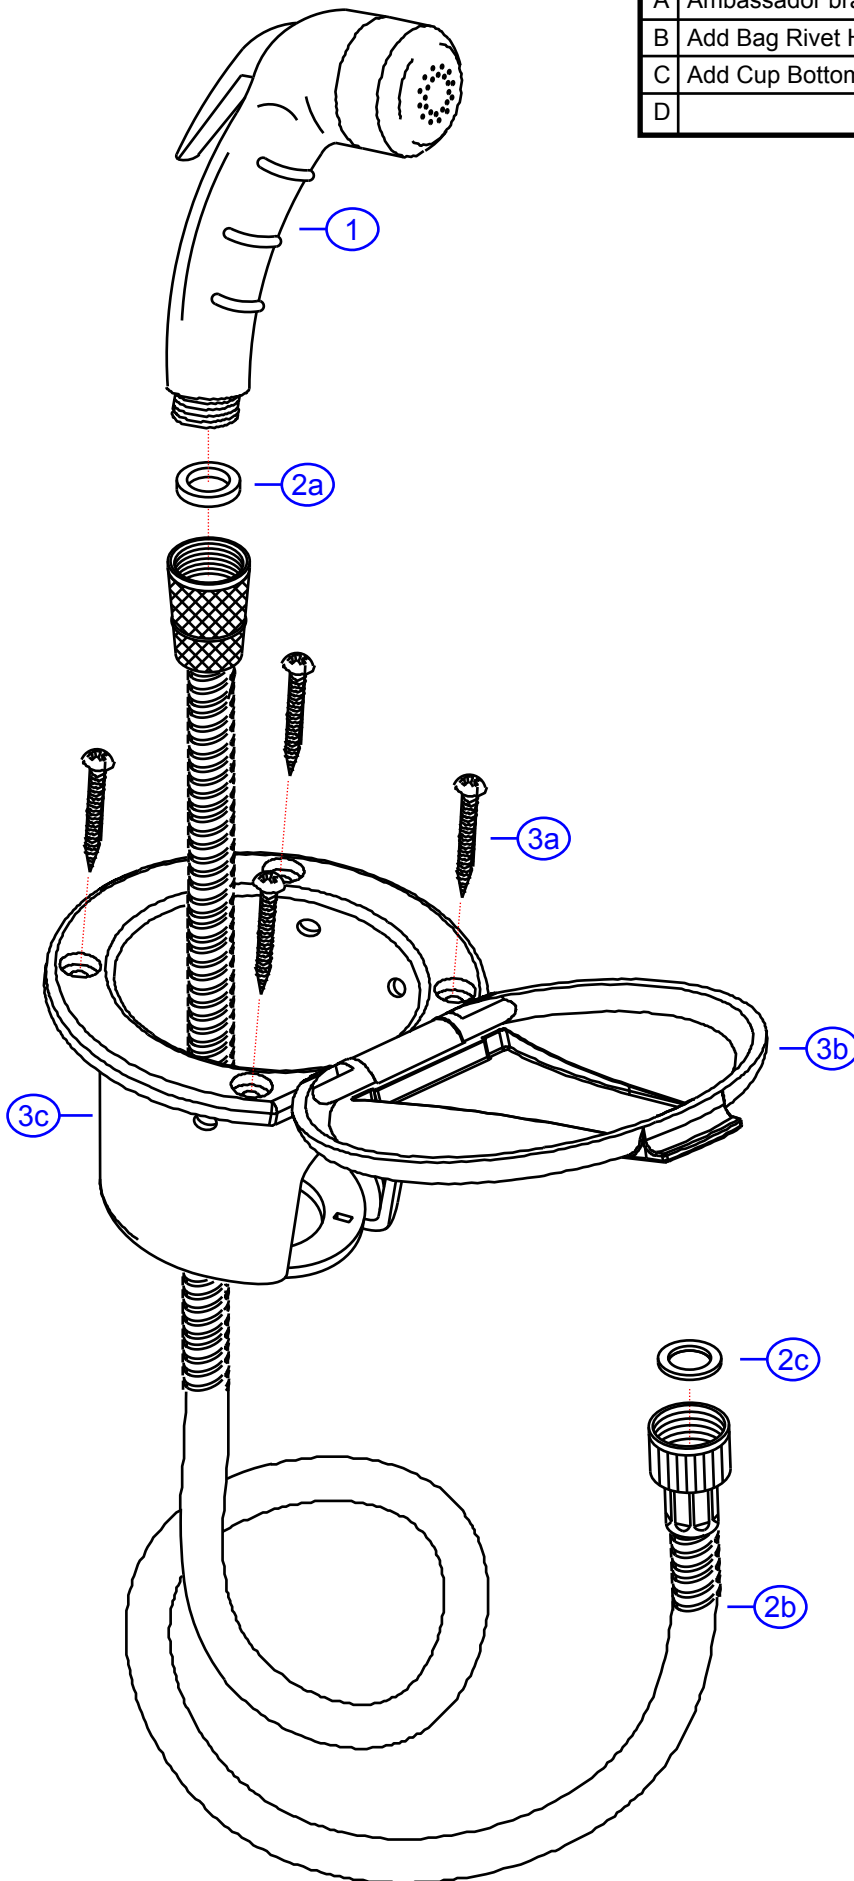

Rev. Change

A	Ambassador branded
B	Add Bag Rivet Holes
C	Add Cup Bottom Ring
D	

136-0018-xx

by Associated Marketing Concepts
www.ambassadormarine.com
(800) 270-4262

Ambassador
MARINE

Rev #	C	Package Style	OEM	Model #	136-0018-xx
Vendor #			N/A	Series	Universal
Drawn By	SS		Approved/Modified	Type	Recessed Shower
					03/28/13

NOT DRAWN TO SCALE

136-0018-xx

Universal
 Recessed Shower
 Rev. C

#	Description	Part #	Finish Code Suffix (i.e. EA-123456CP)				Qty
			CP	KP	WH		
1	Small Sprayer (no hook) see "Individual Sprayer" for sprayer assembly breakdown	138-0001-__	CP	KP	WH		1
2	6' Stainless Steel Hose Assembly	130-0033-__	SS	SS	SS		1
2a	Washer (2.3 mm)	E-088007					1
2b	6' Stainless Steel Hose	E-xxxx*	SS	SS	SS		1
2c	Washer (1.5 mm)	E-088008					1
3	Cup & Lid Assembly (all plastic)	136-0005-__	CP	KP	WH		1
3a	Mounting Screw	E-075022					4
3b	Lid (plastic)	E-126225	CP	KP	WH		1
3c	Cup (plastic)	E-126224	CP	KP	WH		1