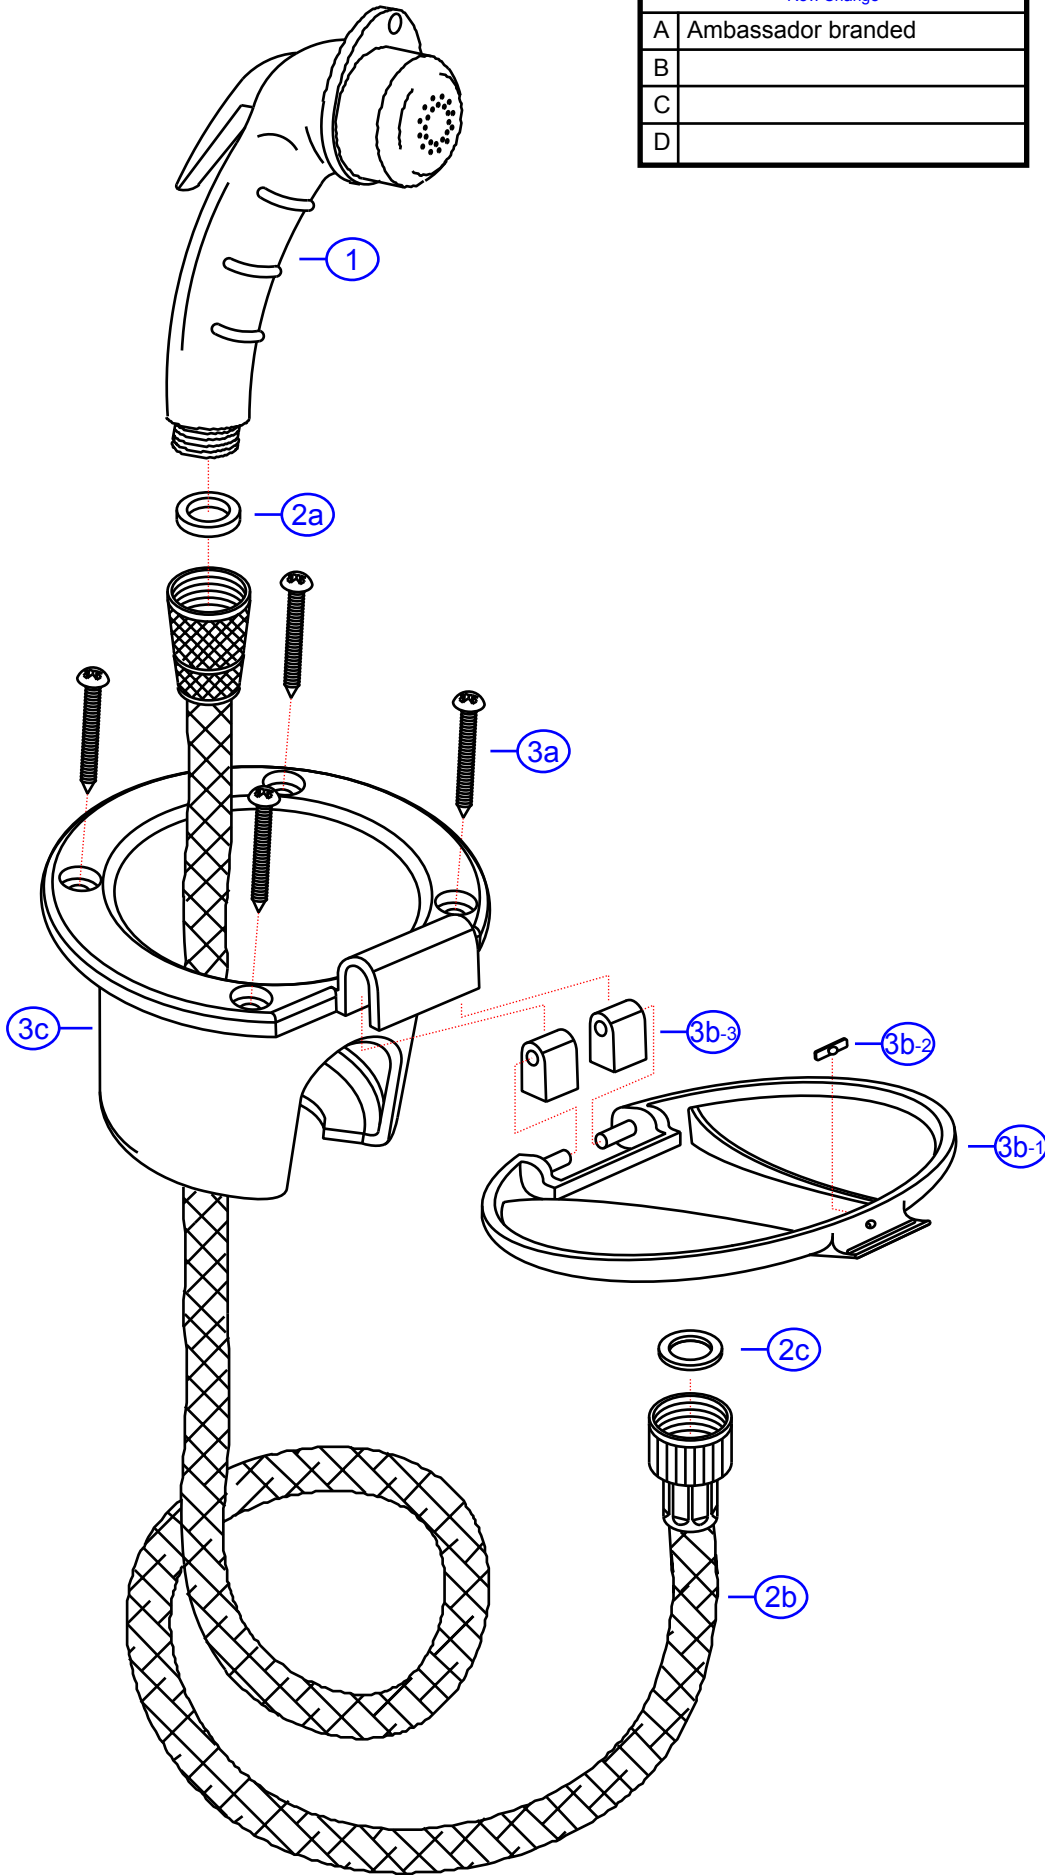

Rev. Change

A	Ambassador branded
B	
C	
D	

136-0040-xx

by Associated Marketing Concepts
www.ambassadormarine.com
(800) 270-4262

Ambassador
MARINE

Rev #	A	Package Style	OEM	Model #	136-0040-xx
Vendor #				Series	Universal
Drawn By	SS		N/A	Type	Recessed Shower
			Approved/Modified		04/30/12

NOT DRAWN TO SCALE