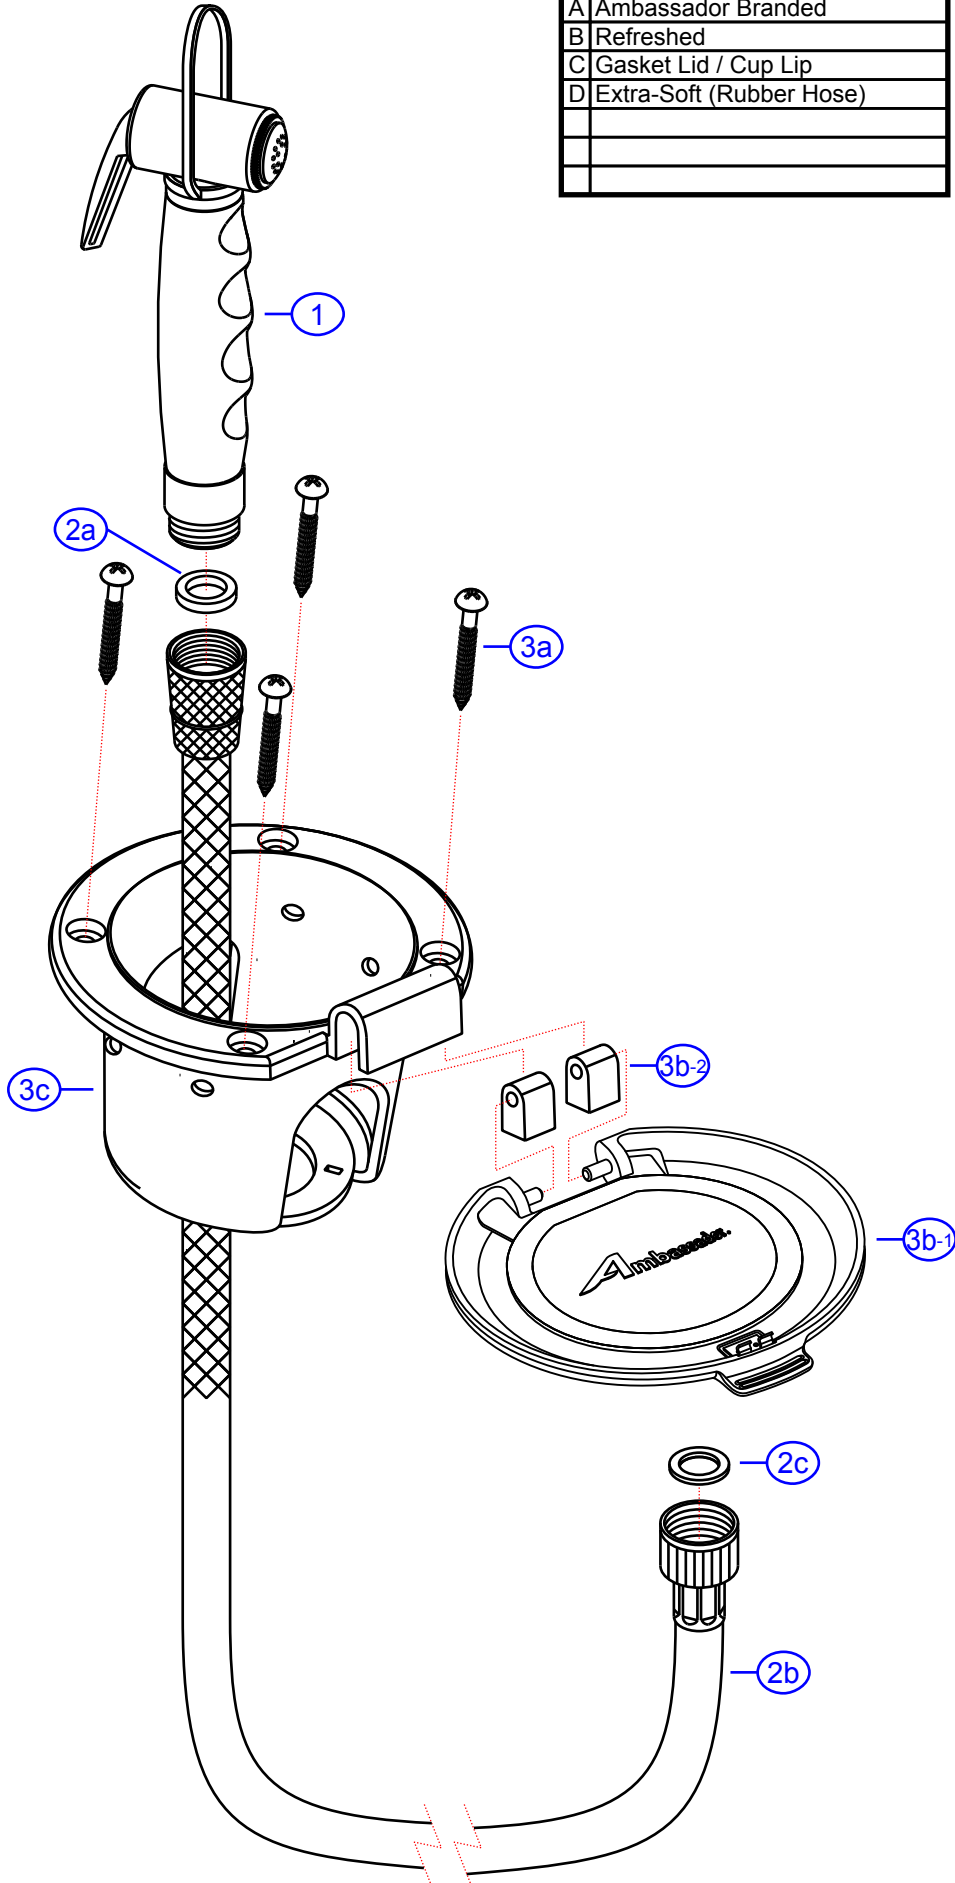

REV. CHANGE

A	Ambassador Branded
B	Refreshed
C	Gasket Lid / Cup Lip
D	Extra-Soft (Rubber Hose)

136-0042-xx

www.ambassadormarine.com
800.270.4262

© Ambassador Marine, Inc.

Ambassador
MARINE

Rev #	D	Package Style	OEM	Model #	136-0042-xx
ERP #	N/A	Approved/Modified	05/20/2026	Series	Universal
Drawn By	SS	Type	Recessed Shower		

NOT DRAWN TO SCALE