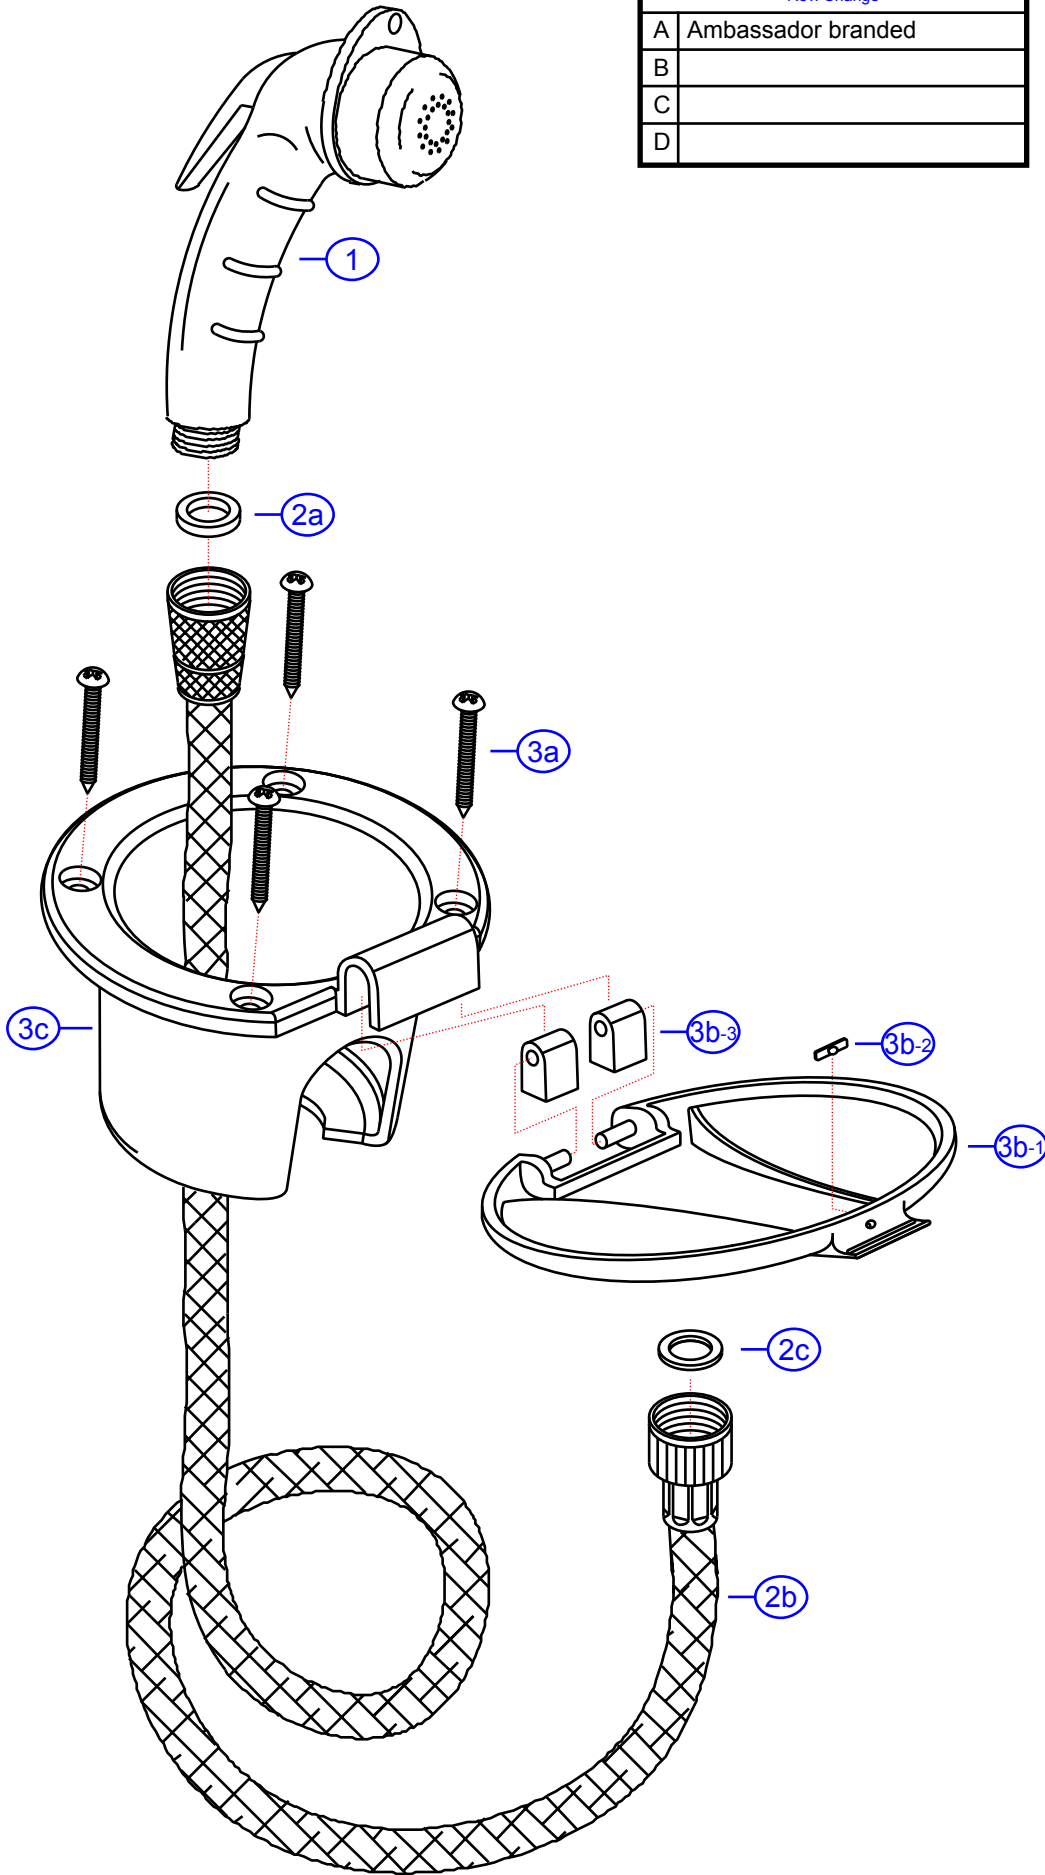

Rev. Change

A	Ambassador branded
B	
C	
D	

**136-0047-xx**

by Associated Marketing Concepts  
www.ambassadormarine.com  
(800) 270-4262

**Ambassador**  
MARINE

Rev #	A	Package Style	OEM	Model #	<b>136-0047-xx</b>	Series	Universal
Vendor #							
Drawn By	SS		N/A	Approved/Modified	04/30/12	Type	Recessed Shower

NOT DRAWN TO SCALE