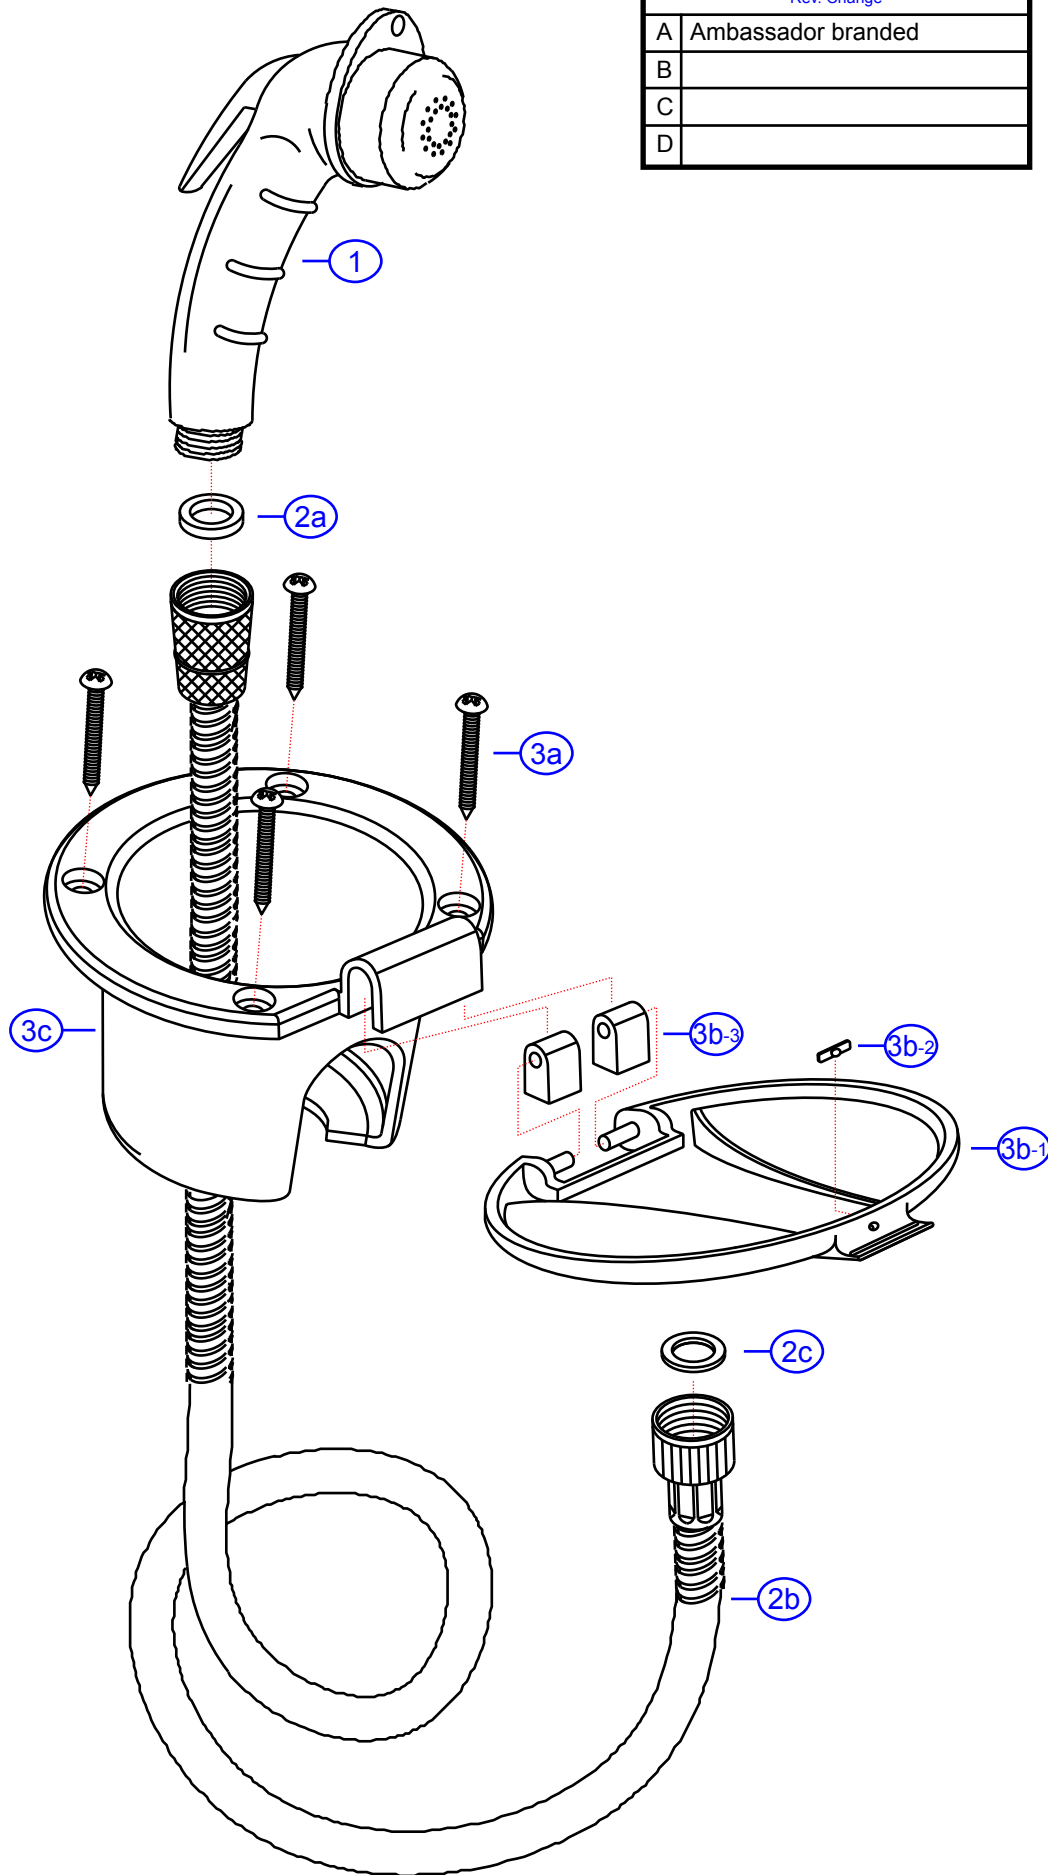

Rev. Change

A	Ambassador branded
B	
C	
D	

136-0048-xx

by Associated Marketing Concepts  
www.ambassadormarine.com  
(800) 270-4262

**Ambassador**  
MARINE

Rev #	A	Package Style	OEM	Model #	136-0048-xx
Vendor #				Series	Universal
Drawn By	SS		N/A	Type	Recessed Shower
				Approved/Modified	04/30/12

NOT DRAWN TO SCALE