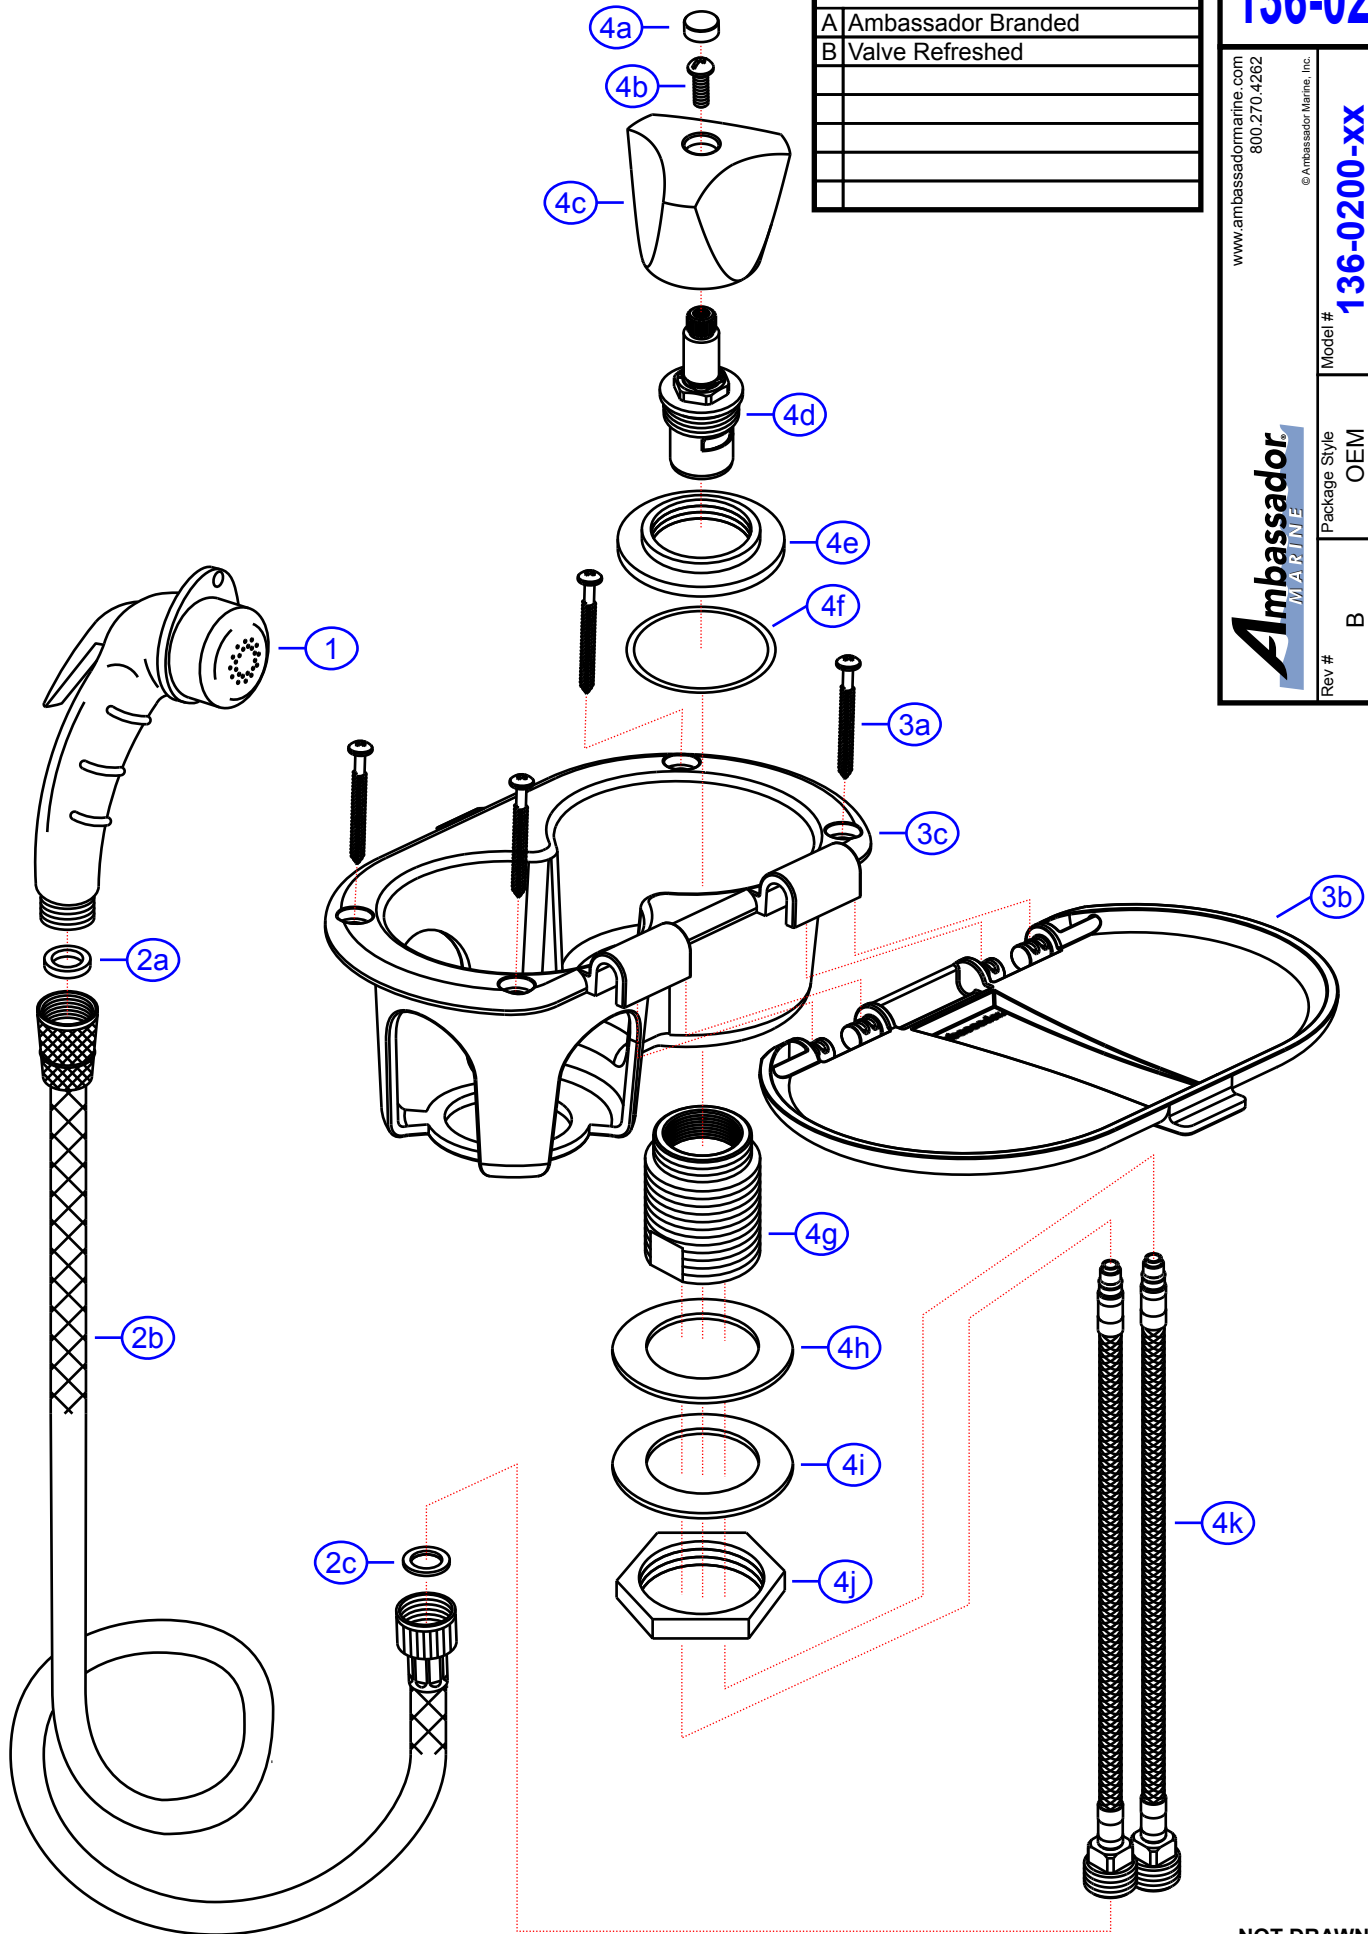

REV. CHANGE

A	Ambassador Branded
B	Valve Refreshed

136-0200-xx

www.ambassadormarine.com
800.270.4262

© Ambassador Marine, Inc.

Ambassador
MARINE

Rev #	B	Package Style	OEM	Model #	136-0200-xx
ERP #			N/A	Series	Trinidad
Drawn By	SS	Approved/Modified	07/12/2024	Type	Transom Shower (Cold Only)

NOT DRAWN TO SCALE