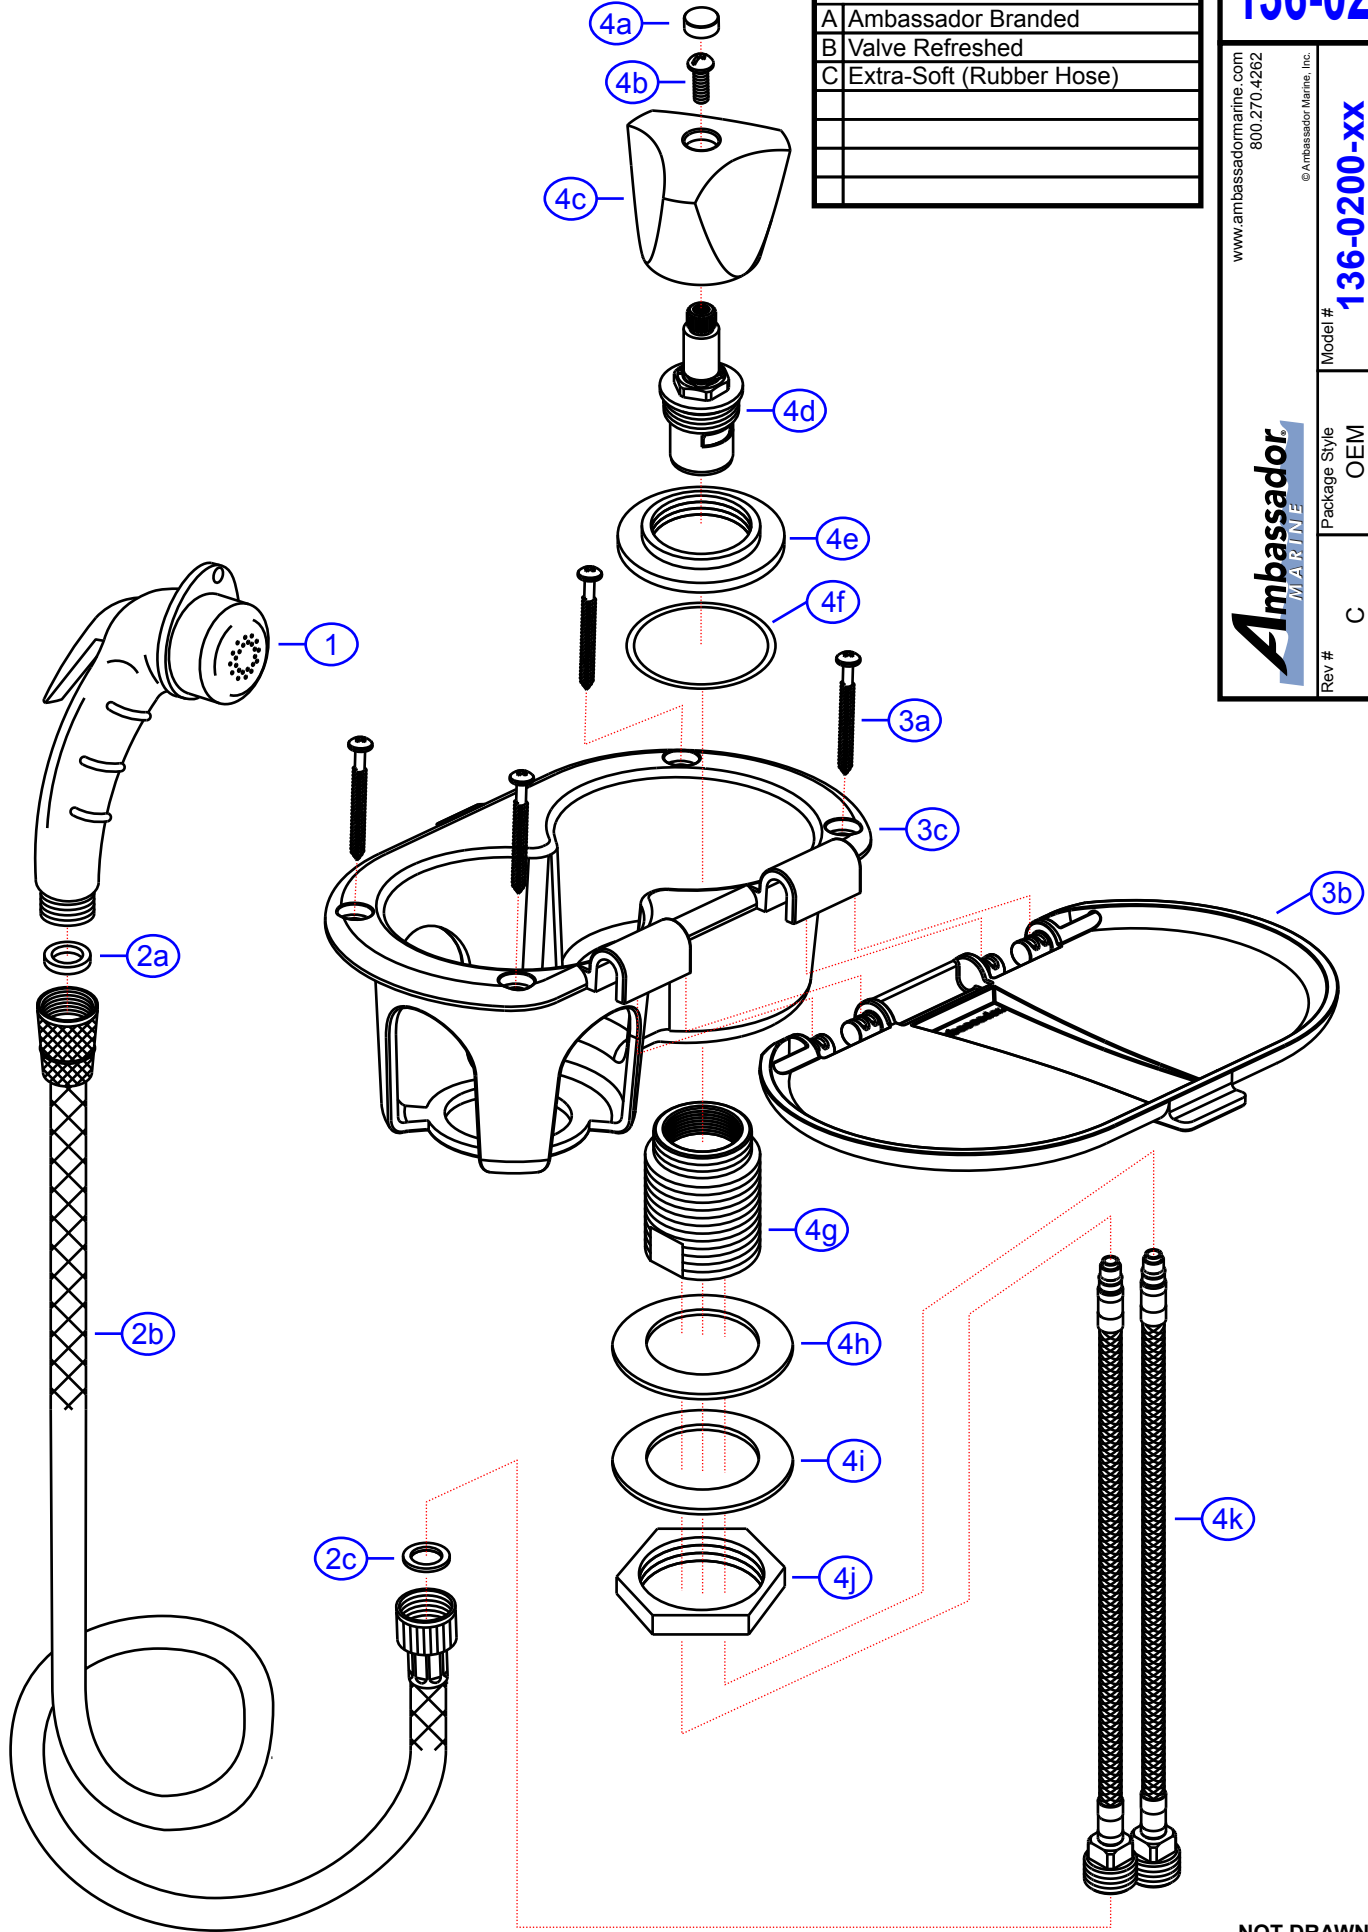

REV. CHANGE

A	Ambassador Branded
B	Valve Refreshed
C	Extra-Soft (Rubber Hose)

136-0200-xx

www.ambassadormarine.com
800.270.4262

© Ambassador Marine, Inc.

Ambassador
MARINE

Rev #	C	Model #	136-0200-xx
ERP #	N/A	Series	Trinidad
Package Style	OEM	Type	Transom Shower (Cold Only)
Approved/Modified	05/17/2026		
Drawn By	SS		

NOT DRAWN TO SCALE