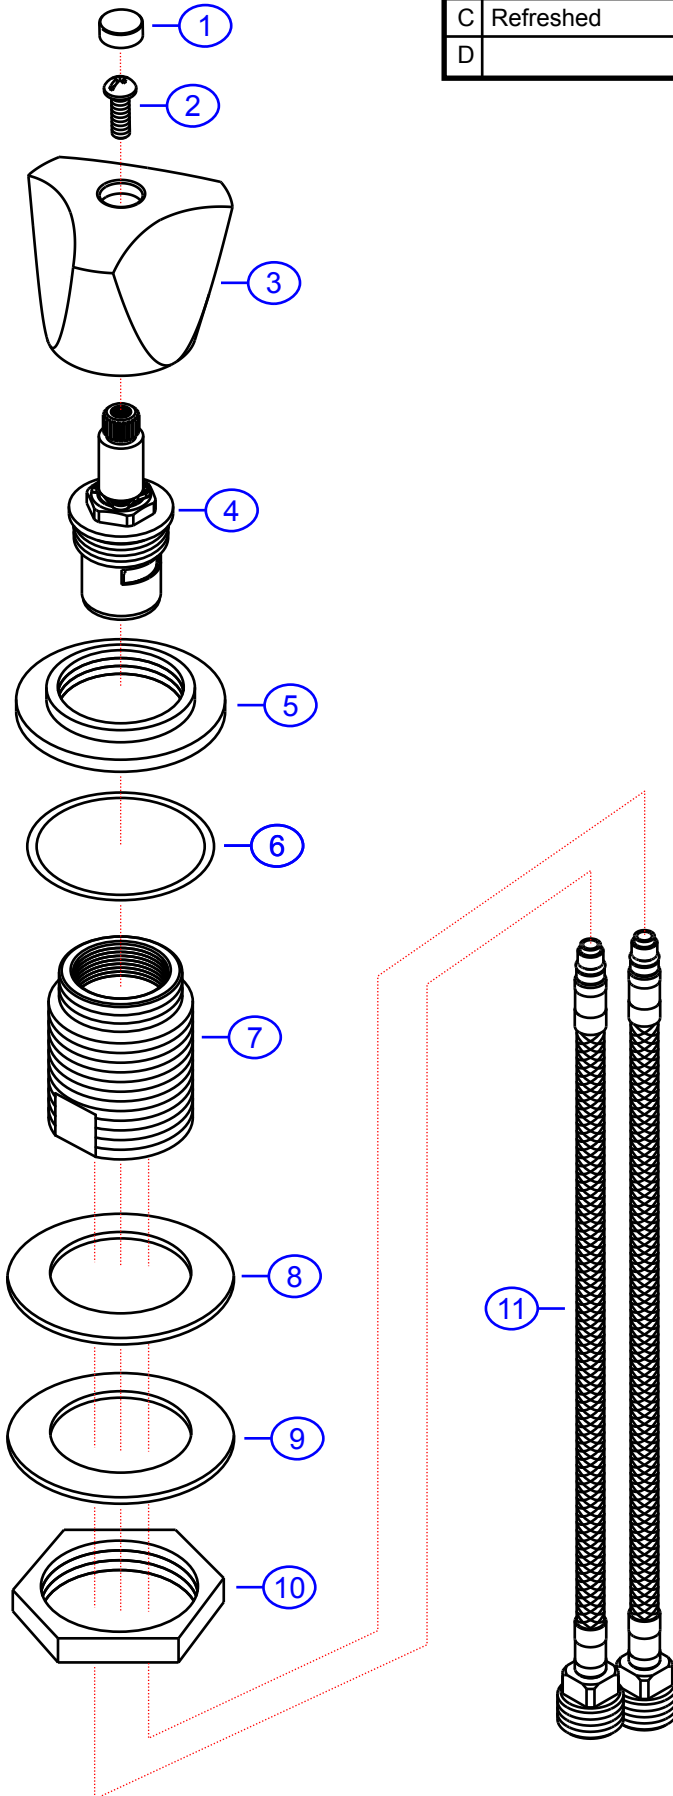

# 136-0204-xx

by Associated Marketing Concepts  
www.ambassadormarine.com  
(800) 270-4262

Rev #	C	Package Style	OEM	Model #	<b>136-0204-xx</b>	
Vendor #	J1CA0011xx	Series	Trinidad	Type	Shut-Off Valve (Cold Only)	
Drawn By	SS	Approved/Modified	03/15/2024			

NOT DRAWN TO SCALE