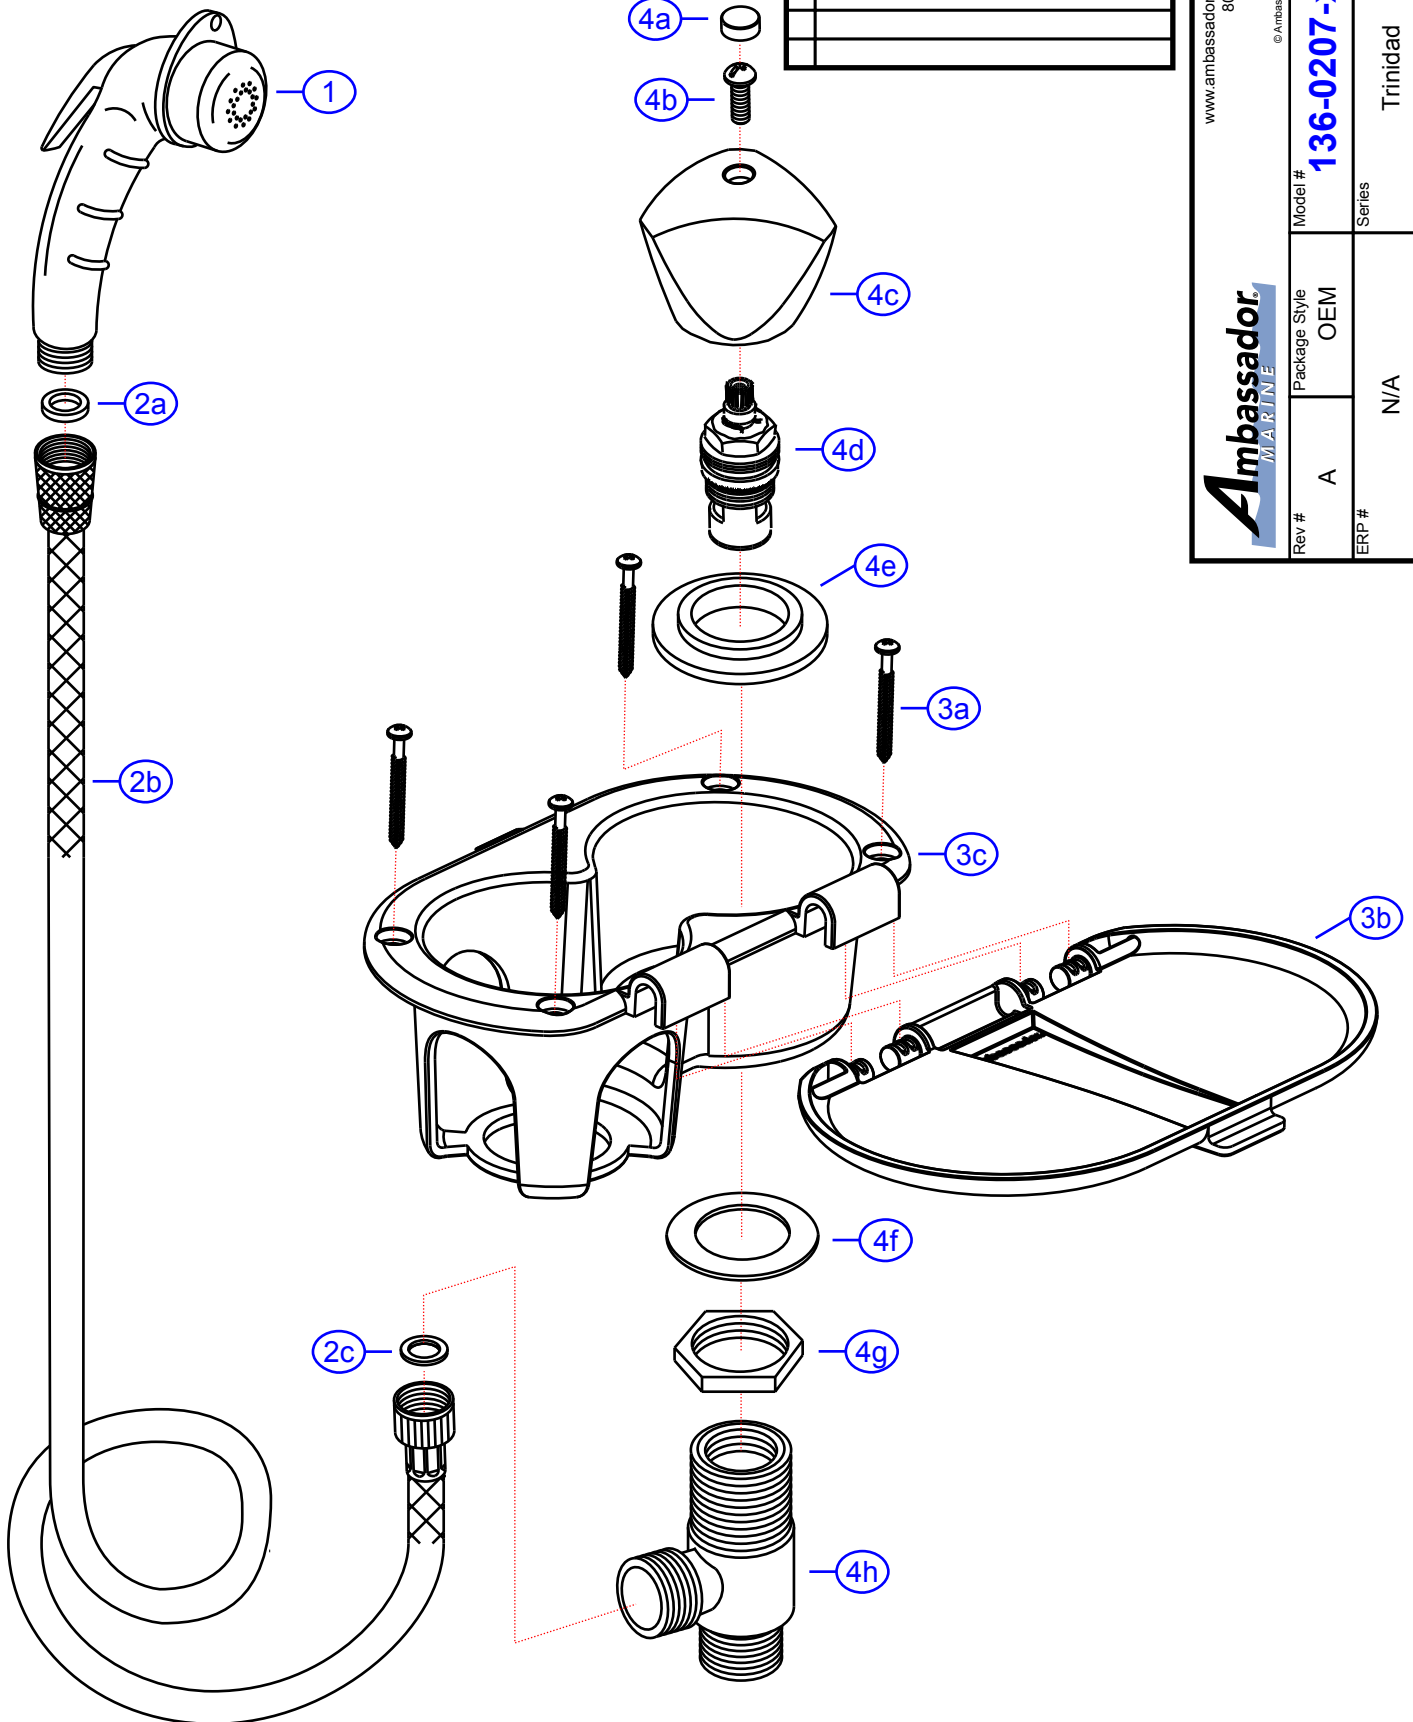

REV. CHANGE

A Ambassador Branded

136-0207-xx

www.ambassadormarine.com
800.270.4262

© Ambassador Marine, Inc.

Ambassador
MARINE

Rev #	A	Package Style	OEM	Model #	136-0207-xx
ERP #			N/A	Series	Trinidad
Drawn By	SS	Approved/Modified	12/07/2021	Type	Transom Shower (Cold Only)

NOT DRAWN TO SCALE

136-0207-xx

Trinidad

Transom Shower (Cold Only)

Rev. A

(800) 270-4262

www.ambassadormarine.com

#	Description	Qty	Part #	Finish Code Suffix (i.e. EA-123456CP)					Material
				AW	CP	CW	KP	WH	
1	Small Sprayer (with Hook) see "Individual Sprayer" for sprayer assembly breakdown	1	138-0000-__	AW	CP	CP	KP	WH	-
2	10' Rubber Hose Assembly	1	130-0018-__	WH	KP	WH	KP	WH	-
2a	Washer	1	L-024132						NBR
2b	10' Rubber Hose	1	L-300227*	WH	KP	WH	KP	WH	-
2c	Washer	1	L-024132						NBR
3	Transom Shower Cup & Lid Set (All Plastic)	1	136-0010-__	AW	CP	CP	KP	WH	-
3a	Mounting Screw	4	L-SH4001						SUS304
3b	Lid (Plastic)	1	L-SH5001	AW	CP	CP	KP	WH	ABS (3% UV)
3c	Dual Cup	1	L-SH5002	AW	CP	CP	KP	WH	ABS (3% UV)
4	Trinidad- Shut-Off Valve (Cold)	1	136-0204-__	CP	CP	CP	CP	CP	-
4a	Blue Cap	1	E-028109C						ABS
4b	Handle Screw	1	E-008154						SUS304
4c	Trinidad Handle	1	E-029124	CP	CP	CP	CP	CP	ZnA14
4d	Ceramic Disk Cartridge	1	E-507175N						-
4e	Escutcheon	1	E-034114	CP	CP	CP	CP	CP	-
4f	Metal Washer	1	E-013211						-
4g	Lock Nut	1	E-009135						-
4h	Valve Body	1	E-002852N						-

* - Part is not available individually. "Assembled" item is required.