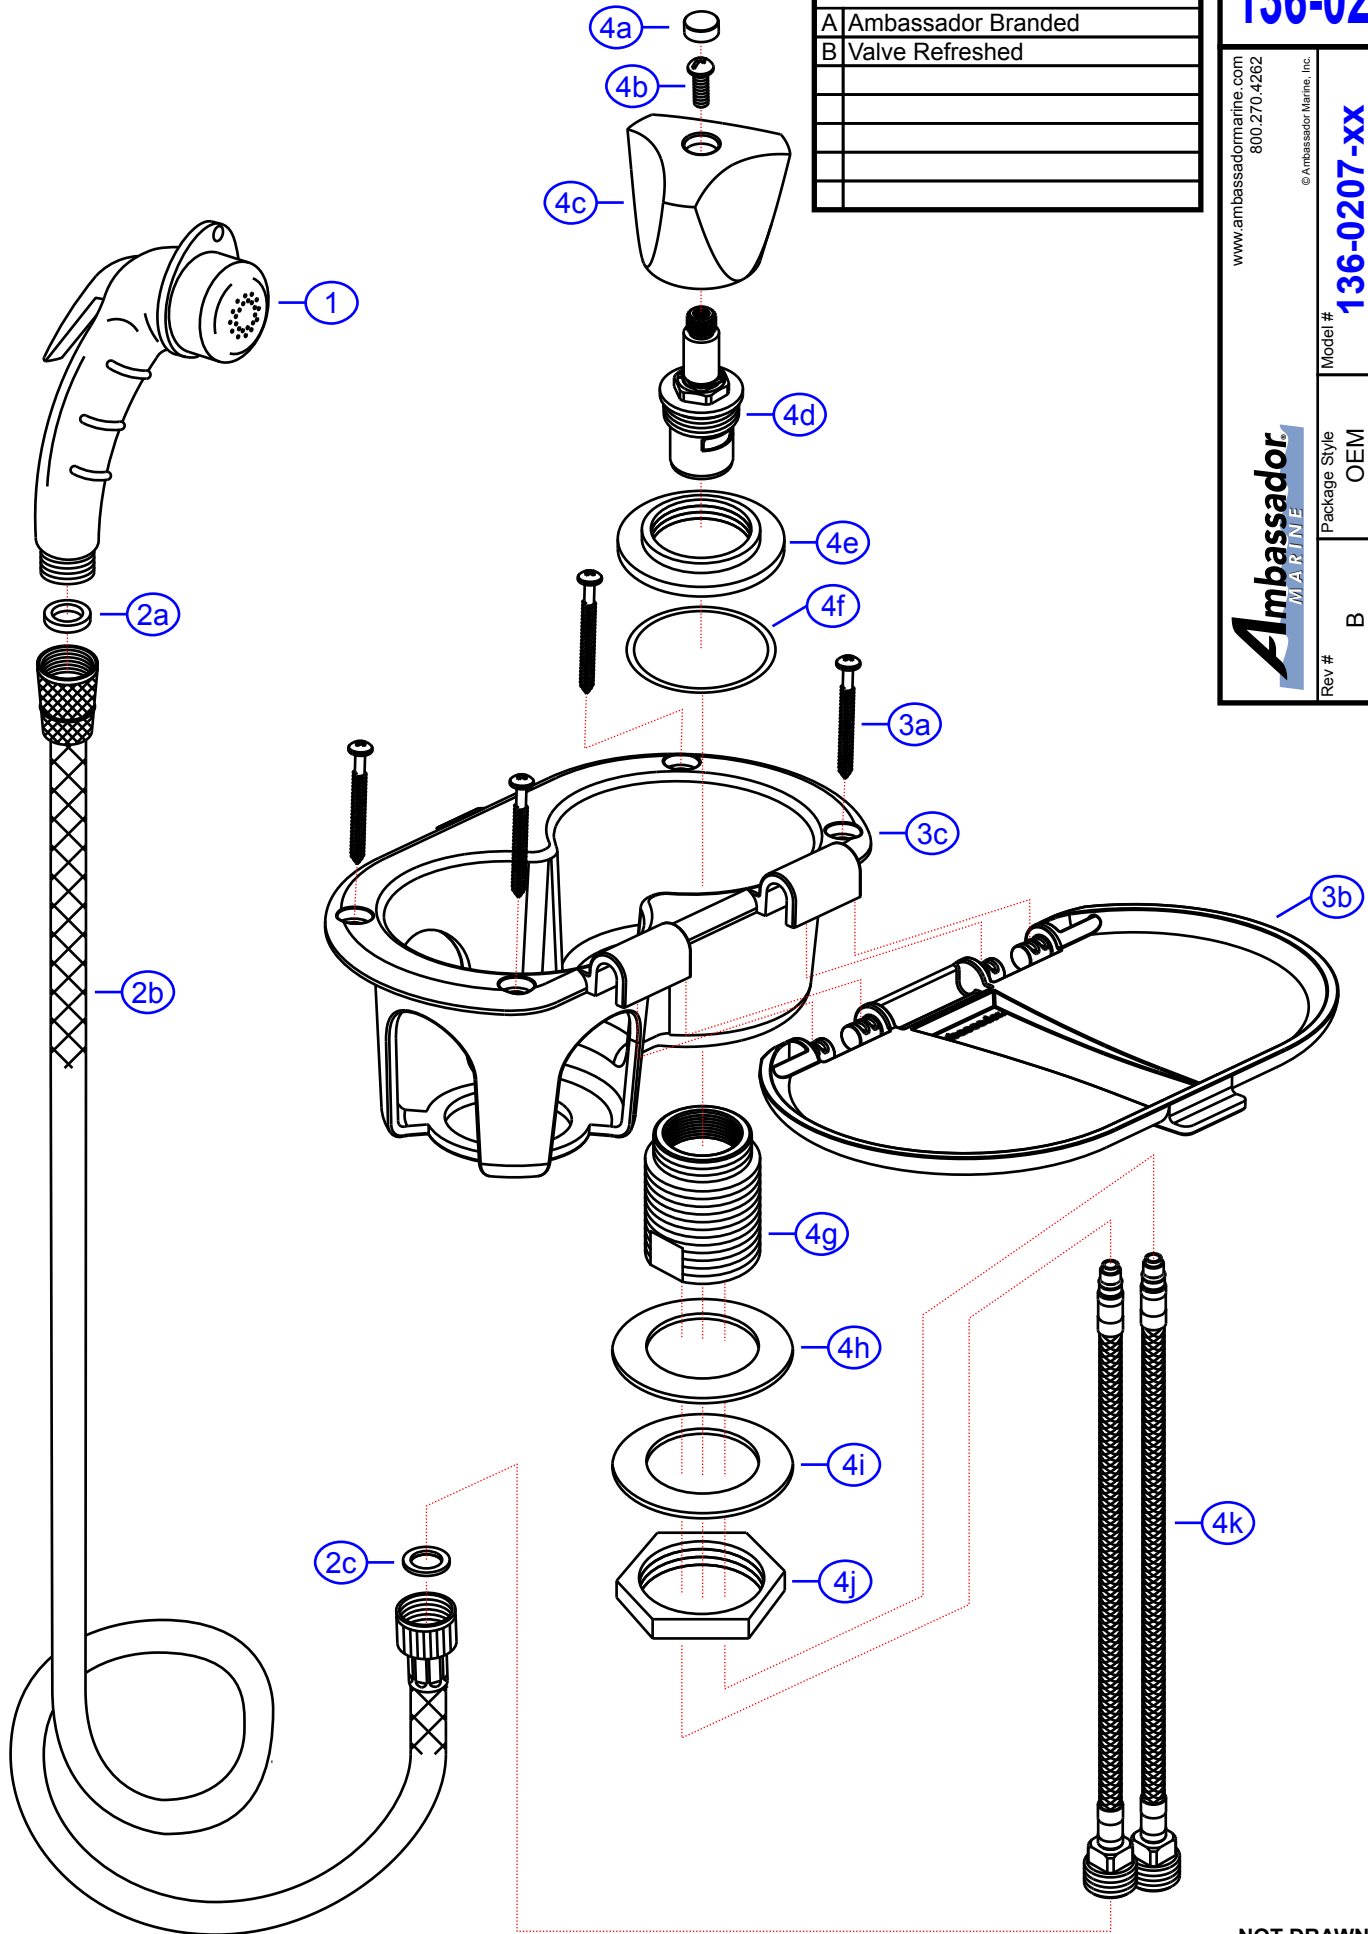

REV. CHANGE

A	Ambassador Branded
B	Valve Refreshed

136-0207-xx

www.ambassadormarine.com
800.270.4262

© Ambassador Marine, Inc.

Ambassador
MARINE

Rev #	B	Package Style	OEM	Model #	136-0207-xx
ERP #			N/A	Series	Trinidad
Drawn By	SS	Approved/Modified	07/12/2024	Type	Transom Shower (Cold Only)

NOT DRAWN TO SCALE

136-0207-xx

Trinidad

Transom Shower (Cold Only)

Rev. B

(800) 270-4262

www.ambassadormarine.com

#	Description	Qty	Part #	Finish Code Suffix (i.e. EA-123456CP)					Material
				AW	CP	CW	KP	WH	
1	Small Sprayer (with Hook) see "Individual Sprayer" for sprayer assembly break	1	138-0000-__	AW	CP	CP	KP	WH	-
2	10' Rubber Hose Assembly	1	130-0018-__	WH	KP	WH	KP	WH	-
2a	Washer	1	L-024132						NBR
2b	10' Rubber Hose	1	L-300227*	WH	KP	WH	KP	WH	-
2c	Washer	1	L-024132						NBR
3	Transom Shower Cup & Lid Set (All Plastic)	1	136-0010-__	AW	CP	CP	KP	WH	-
3a	Mounting Screw	4	L-SH4001						SUS304
3b	Lid (Plastic)	1	L-SH5001	AW	CP	CP	KP	WH	ABS (3% UV)
3c	Dual Cup	1	L-SH5002	AW	CP	CP	KP	WH	ABS (3% UV)
4	Trinidad- Shut-Off Valve (Cold Only) Assembly	1	136-0204-__	CP	CP	CP	CP	CP	-
4a	Blue Cap	1	L-042009C						ABS
4b	Handle Screw	1	L-020185						SUS304
4c	Trinidad- Handle	1	L-037110	CP	CP	CP	CP	CP	ZnA14
4d	Ceramic Disk Cartridge (Hot)	1	L-531094NH						-
4e	Escutcheon	1	L-032406	CP	CP	CP	CP	CP	HPb57
4f	O-Ring	1	L-027194						NBR
4g	Valve Body	1	L-107337N						HBi60
4h	Rubber Washer	1	L-024002						NBR
4i	Metal Washer	1	L-024003						SUS302
4j	Mounting Nut	1	L-058627						HPb57
4k	Connector Hose (Blue)	1	L-300232NC						-
	Connector Hose (Gray)	1	L-300232N						-

* - Part is not available individually. "Assembled" item is required.