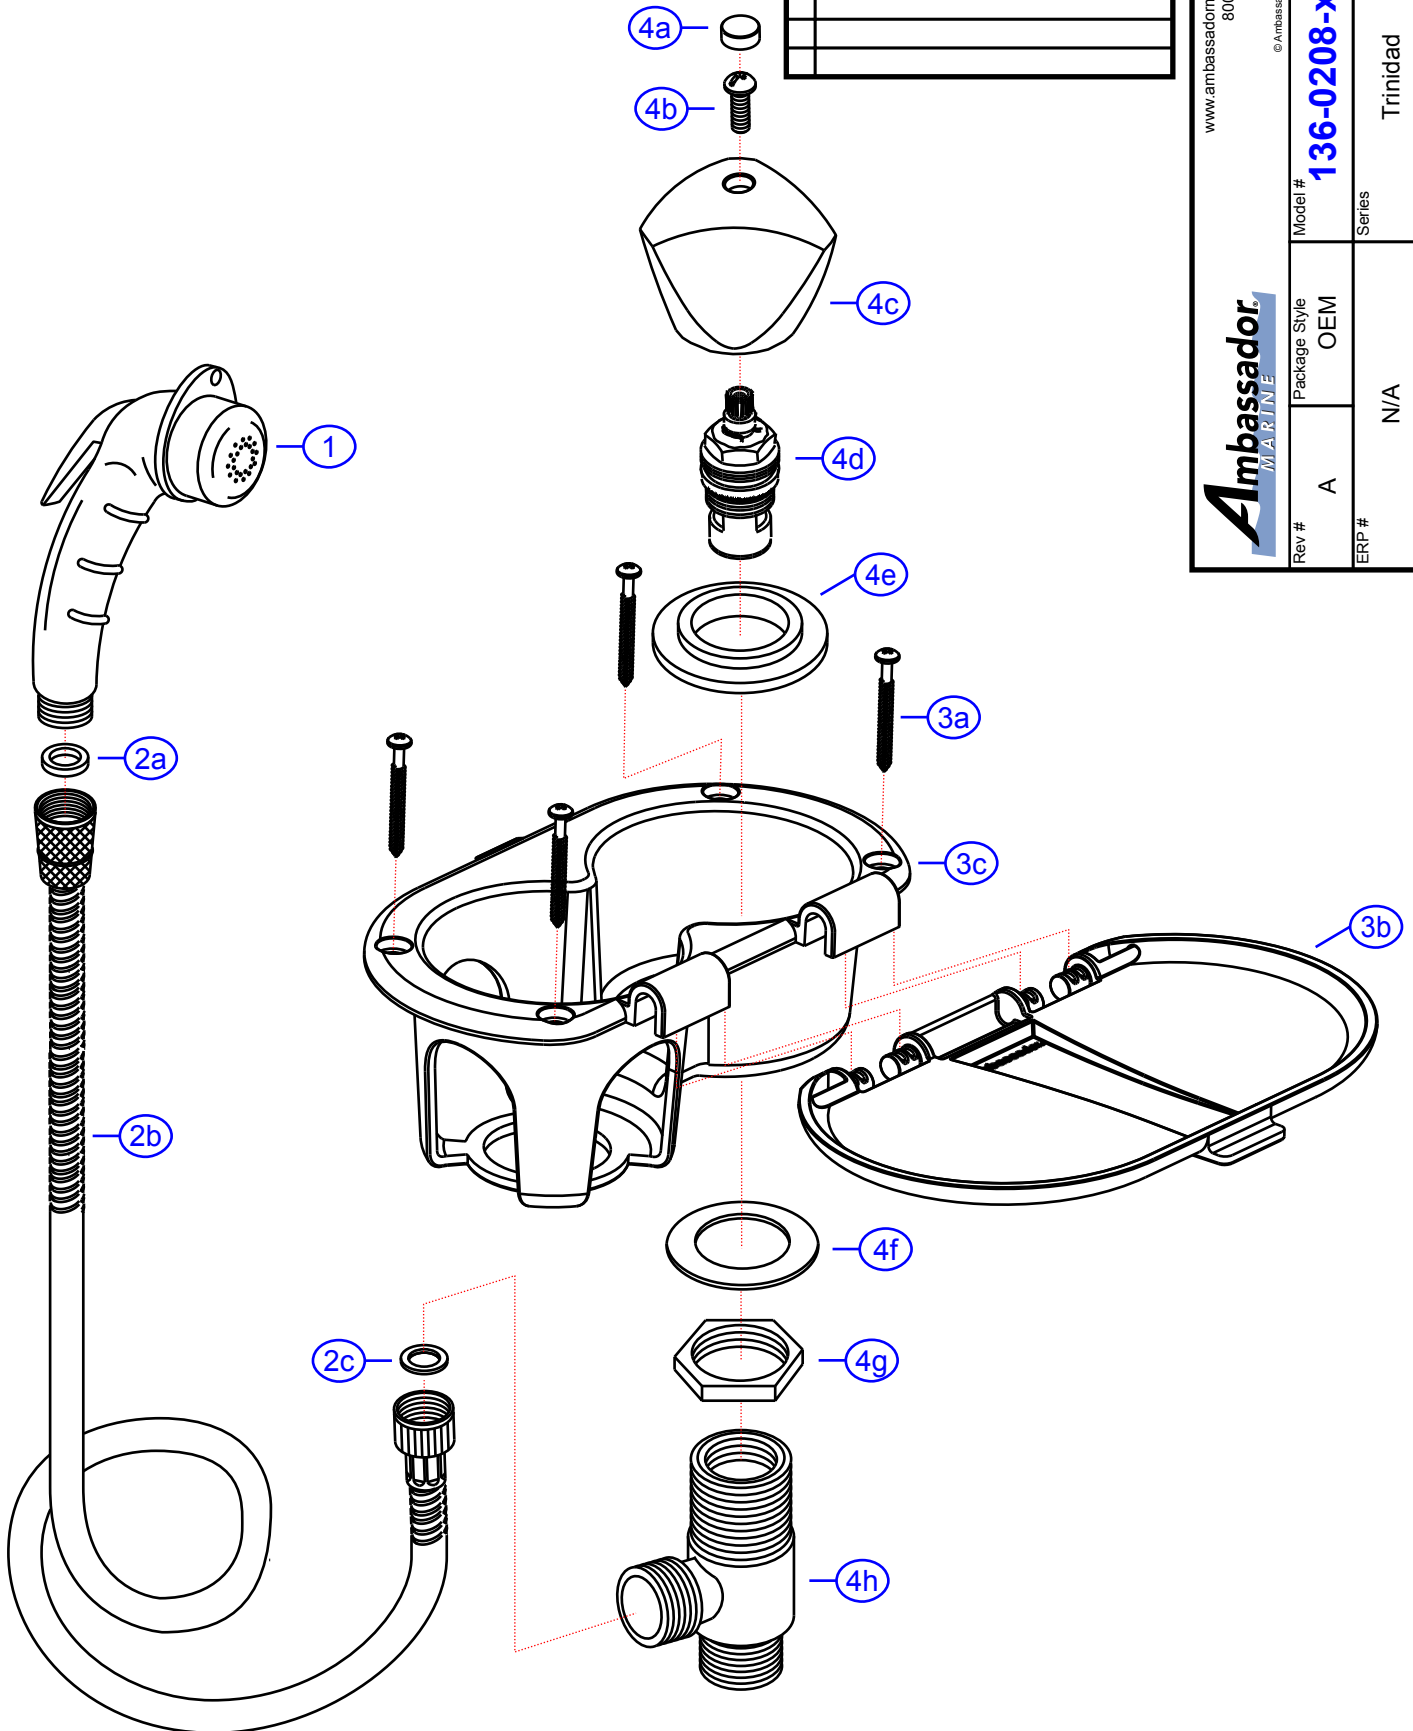

REV. CHANGE

A Ambassador Branded

136-0208-xx

www.ambassadormarine.com
800.270.4262

© Ambassador Marine, Inc.

Ambassador
MARINE

Rev #	A	Package Style	OEM	Model #	136-0208-xx
ERP #			N/A	Series	Trinidad
Drawn By	SS	Approved/Modified	12/07/2021	Type	Transom Shower (Cold Only)

NOT DRAWN TO SCALE