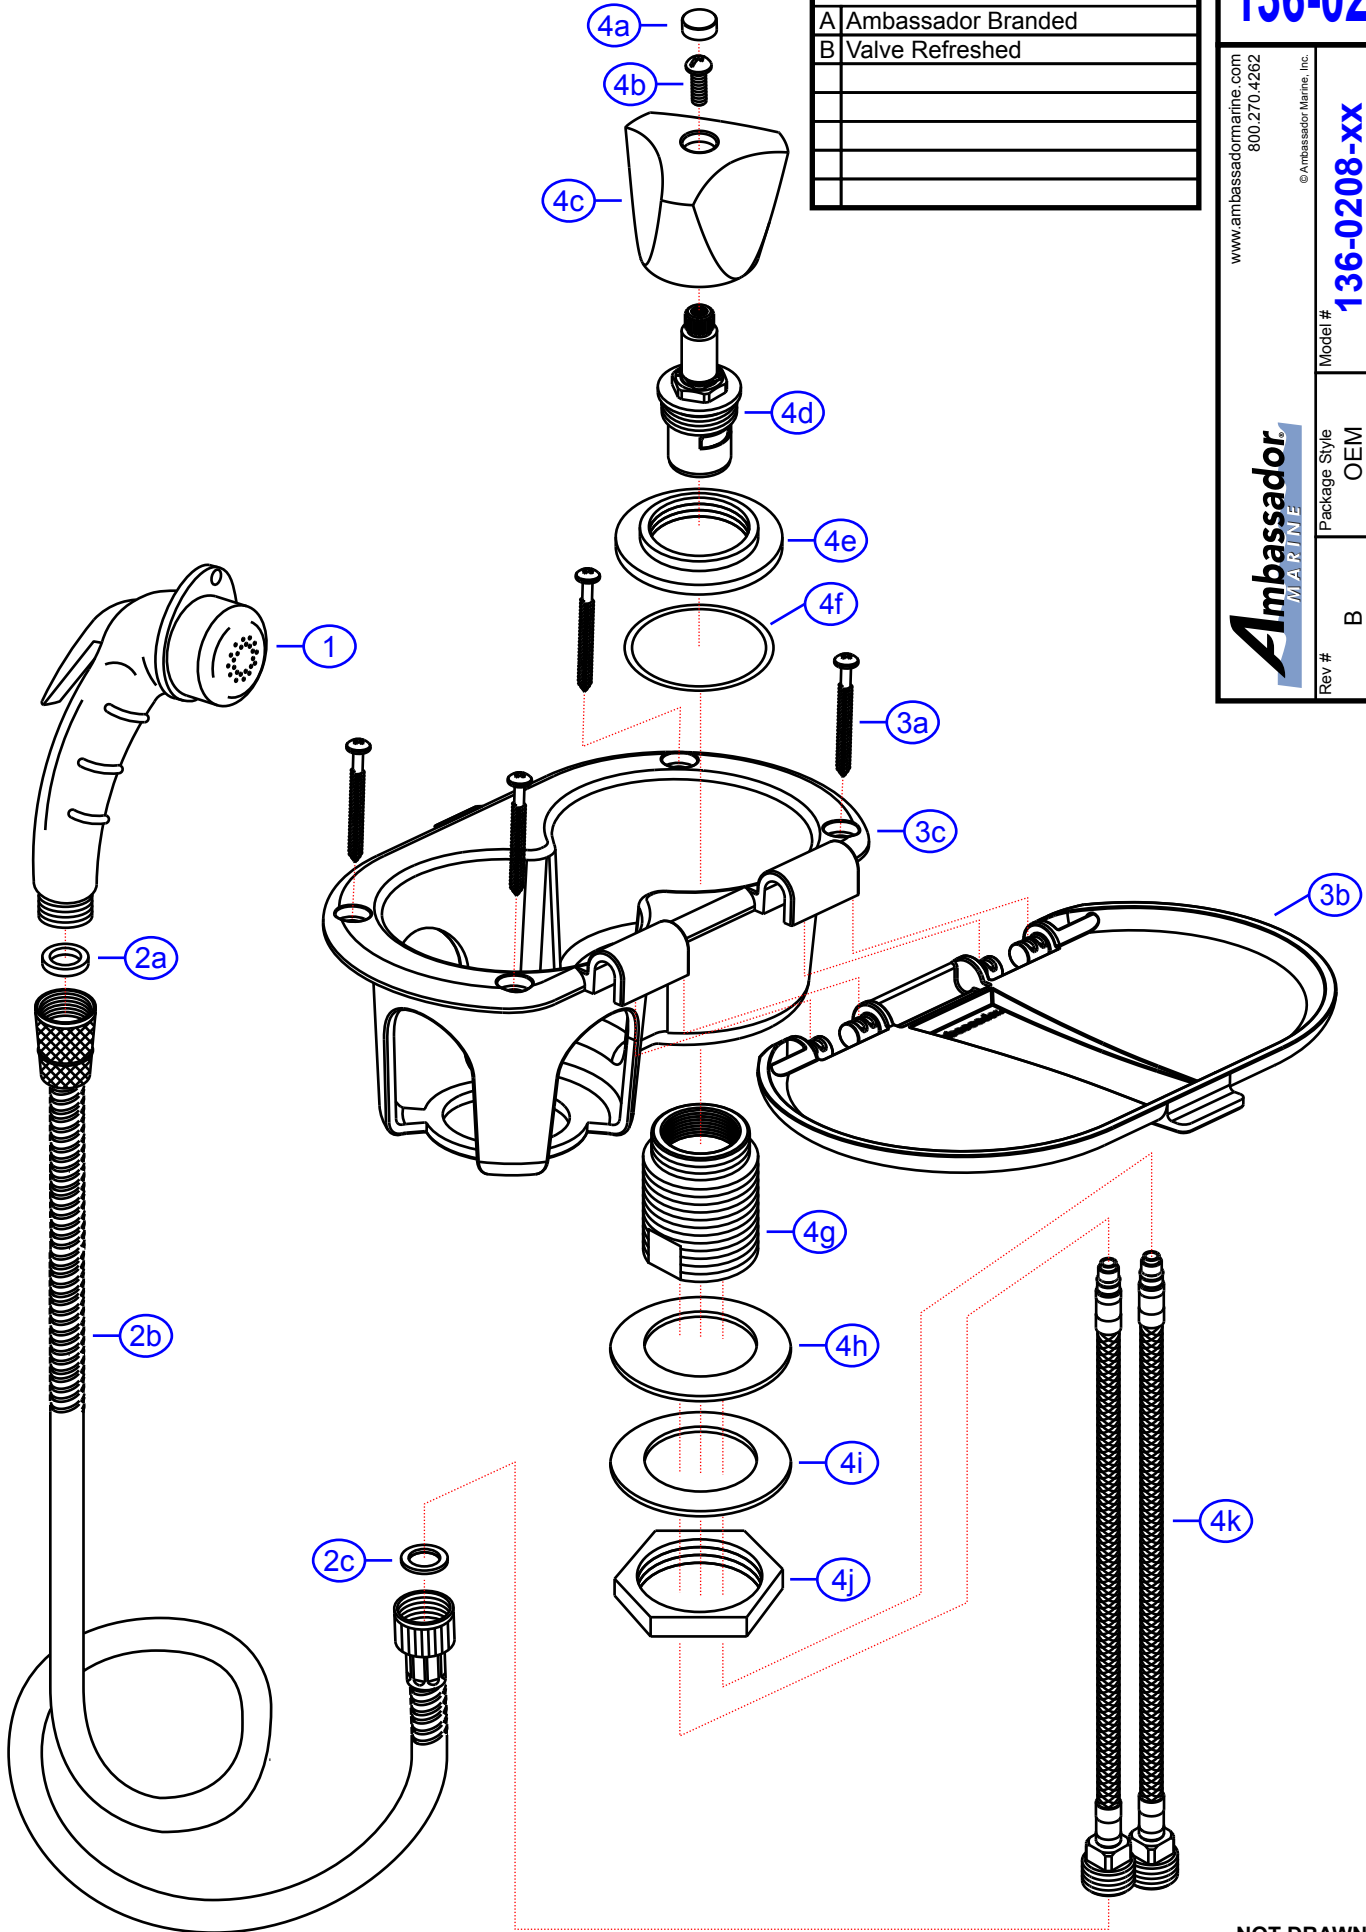

136-0208-xx

www.ambassadormarine.com
800.270.4262

© Ambassador Marine, Inc.

Ambassador
MARINE

Rev #	B	Package Style	OEM	Model #	136-0208-xx
ERP #				Series	Trinidad
Drawn By	SS		N/A	Type	Transom Shower (Cold Only)
				Approved/Modified	07/12/2024

REV. CHANGE	
A	Ambassador Branded
B	Valve Refreshed

NOT DRAWN TO SCALE

136-0208-xx

Trinidad

Transom Shower (Cold Only)

Rev. B

(800) 270-4262

www.ambassadormarine.com

#	Description	Qty	Part #	Finish Code Suffix (i.e. EA-123456CP)				Material
				AW	CP	KP	WH	
1	Small Sprayer (with Hook)	1	138-0000-__	AW	CP	KP	WH	-
	see "Individual Sprayer" for sprayer assembly break							
2	6' Stainless Steel Hose Assembly	1	130-0033-__	SS	SS	SS	SS	-
2a	Washer	1	L-024132					NBR
2b	6' Stainless Steel Hose	1	L-300239*	CP	CP	CP	CP	-
2c	Washer	1	L-024132					NBR
3	Transom Shower Cup & Lid Set (All Plastic)	1	136-0010-__	AW	CP	KP	WH	-
3a	Mounting Screw	4	L-SH4001					SUS304
3b	Lid (Plastic)	1	L-SH5001	AW	CP	KP	WH	ABS (3% UV)
3c	Dual Cup	1	L-SH5002	AW	CP	KP	WH	ABS (3% UV)
4	Trinidad- Shut-Off Valve (Cold Only) Assembly	1	136-0204-__	CP	CP	CP	CP	-
4a	Blue Cap	1	L-042009C					ABS
4b	Handle Screw	1	L-020185					SUS304
4c	Trinidad- Handle	1	L-037110	CP	CP	CP	CP	ZnA14
4d	Ceramic Disk Cartridge (Hot)	1	L-531094NH					-
4e	Escutcheon	1	L-032406	CP	CP	CP	CP	HPb57
4f	O-Ring	1	L-027194					NBR
4g	Valve Body	1	L-107337N					HBi60
4h	Rubber Washer	1	L-024002					NBR
4i	Metal Washer	1	L-024003					SUS302
4j	Mounting Nut	1	L-058627					HPb57
4k	Connector Hose (Blue)	1	L-300232NC					-
	Connector Hose (Gray)	1	L-300232N					-

* - Part is not available individually. "Assembled" item is required.