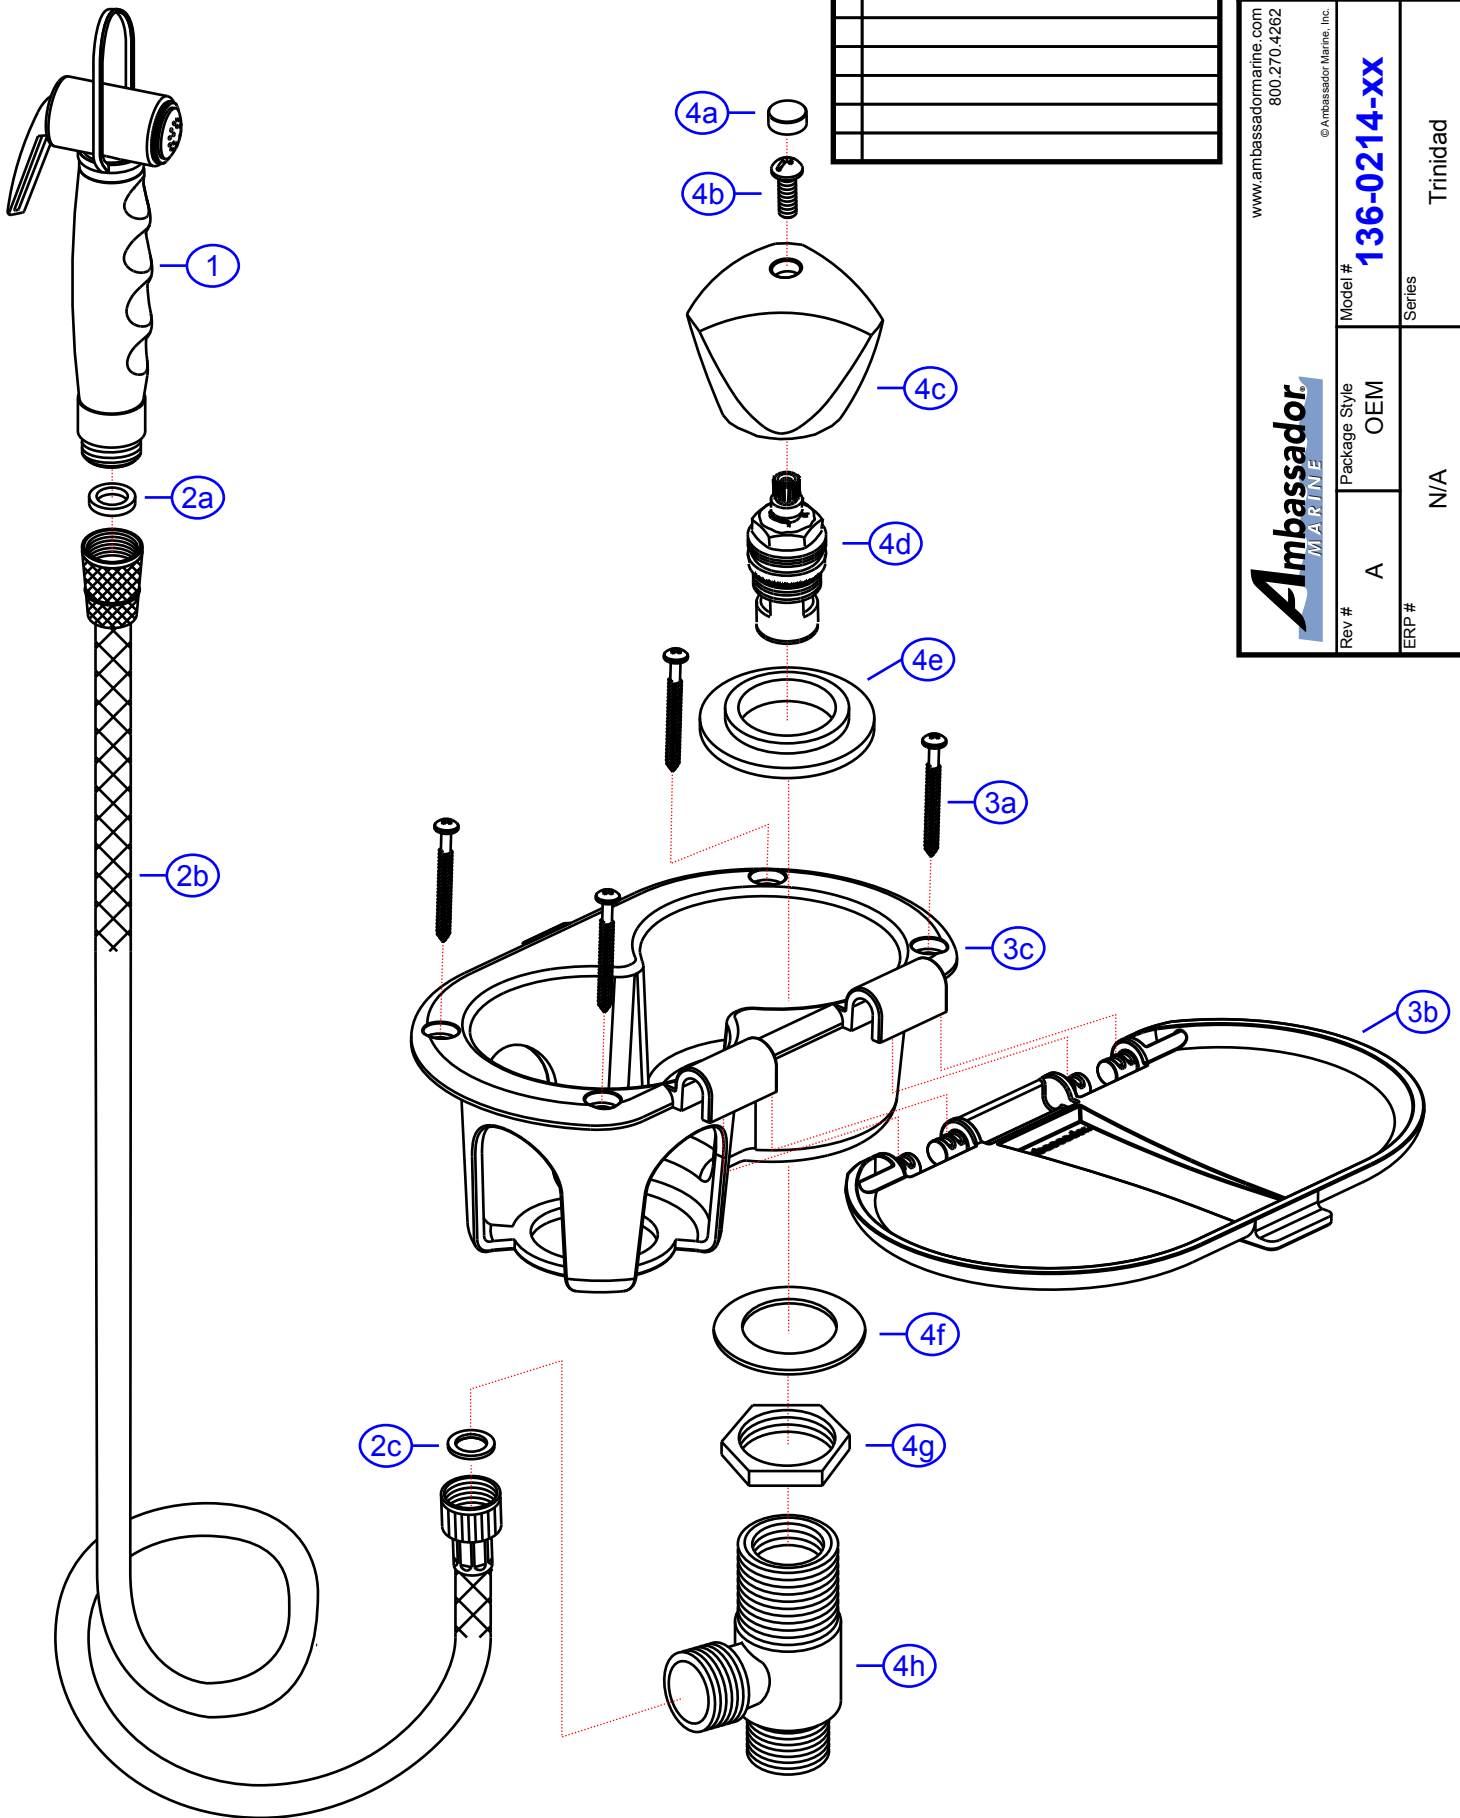

REV. CHANGE	
A	Ambassador Branded

136-0214-xx

www.ambassadormarine.com
800.270.4262

Rev #	A	Package Style	OEM	Model #	136-0214-xx	
	ERP #		N/A		Series	Trinidad
Drawn By	SS	Approved/Modified	12/08/2021	Type	Transom Shower (Cold Only)	

Ambassador
MARINE

NOT DRAWN TO SCALE

136-0214-xx

Trinidad

Transom Shower (Cold Only)

Rev. A

(800) 270-4262

www.ambassadormarine.com

#	Description	Qty	Part #	Finish Code Suffix (i.e. EA-123456CP)					Material
				AW	CA	CP	CW	WH	
1	Hammer-Head Sprayer (with Hook) see "Individual Sprayer" for sprayer assembly breakdown	1	138-0300-__	CA	CA	CP	CW	WH	-
2	10' Rubber Hose Assembly	1	130-0018-__	WH	WH	KP	WH	WH	-
2a	Washer	1	L-024132						NBR
2b	10' Rubber Hose	1	L-300227*	WH	WH	KP	WH	WH	-
2c	Washer	1	L-024132						NBR
3	Transom Shower Cup & Lid Set (All Plastic)	1	136-0010-__	AW	CP	CP	CP	WH	-
3a	Mounting Screw	4	L-SH4001						SUS304
3b	Lid (Plastic)	1	L-SH5001	AW	CP	CP	CP	WH	ABS (3% UV)
3c	Dual Cup	1	L-SH5002	AW	CP	CP	CP	WH	ABS (3% UV)
4	Trinidad- Shut-Off Valve (Cold)	1	136-0204-__	CP	CP	CP	CP	CP	-
4a	Blue Cap	1	E-028109C						ABS
4b	Handle Screw	1	E-008154						SUS304
4c	Trinidad Handle	1	E-029124	CP	CP	CP	CP	CP	ZnA14
4d	Ceramic Disk Cartridge	1	E-507175N						-
4e	Escutcheon	1	E-034114	CP	CP	CP	CP	CP	-
4f	Metal Washer	1	E-013211						-
4g	Lock Nut	1	E-009135						-
4h	Valve Body	1	E-002852N						-