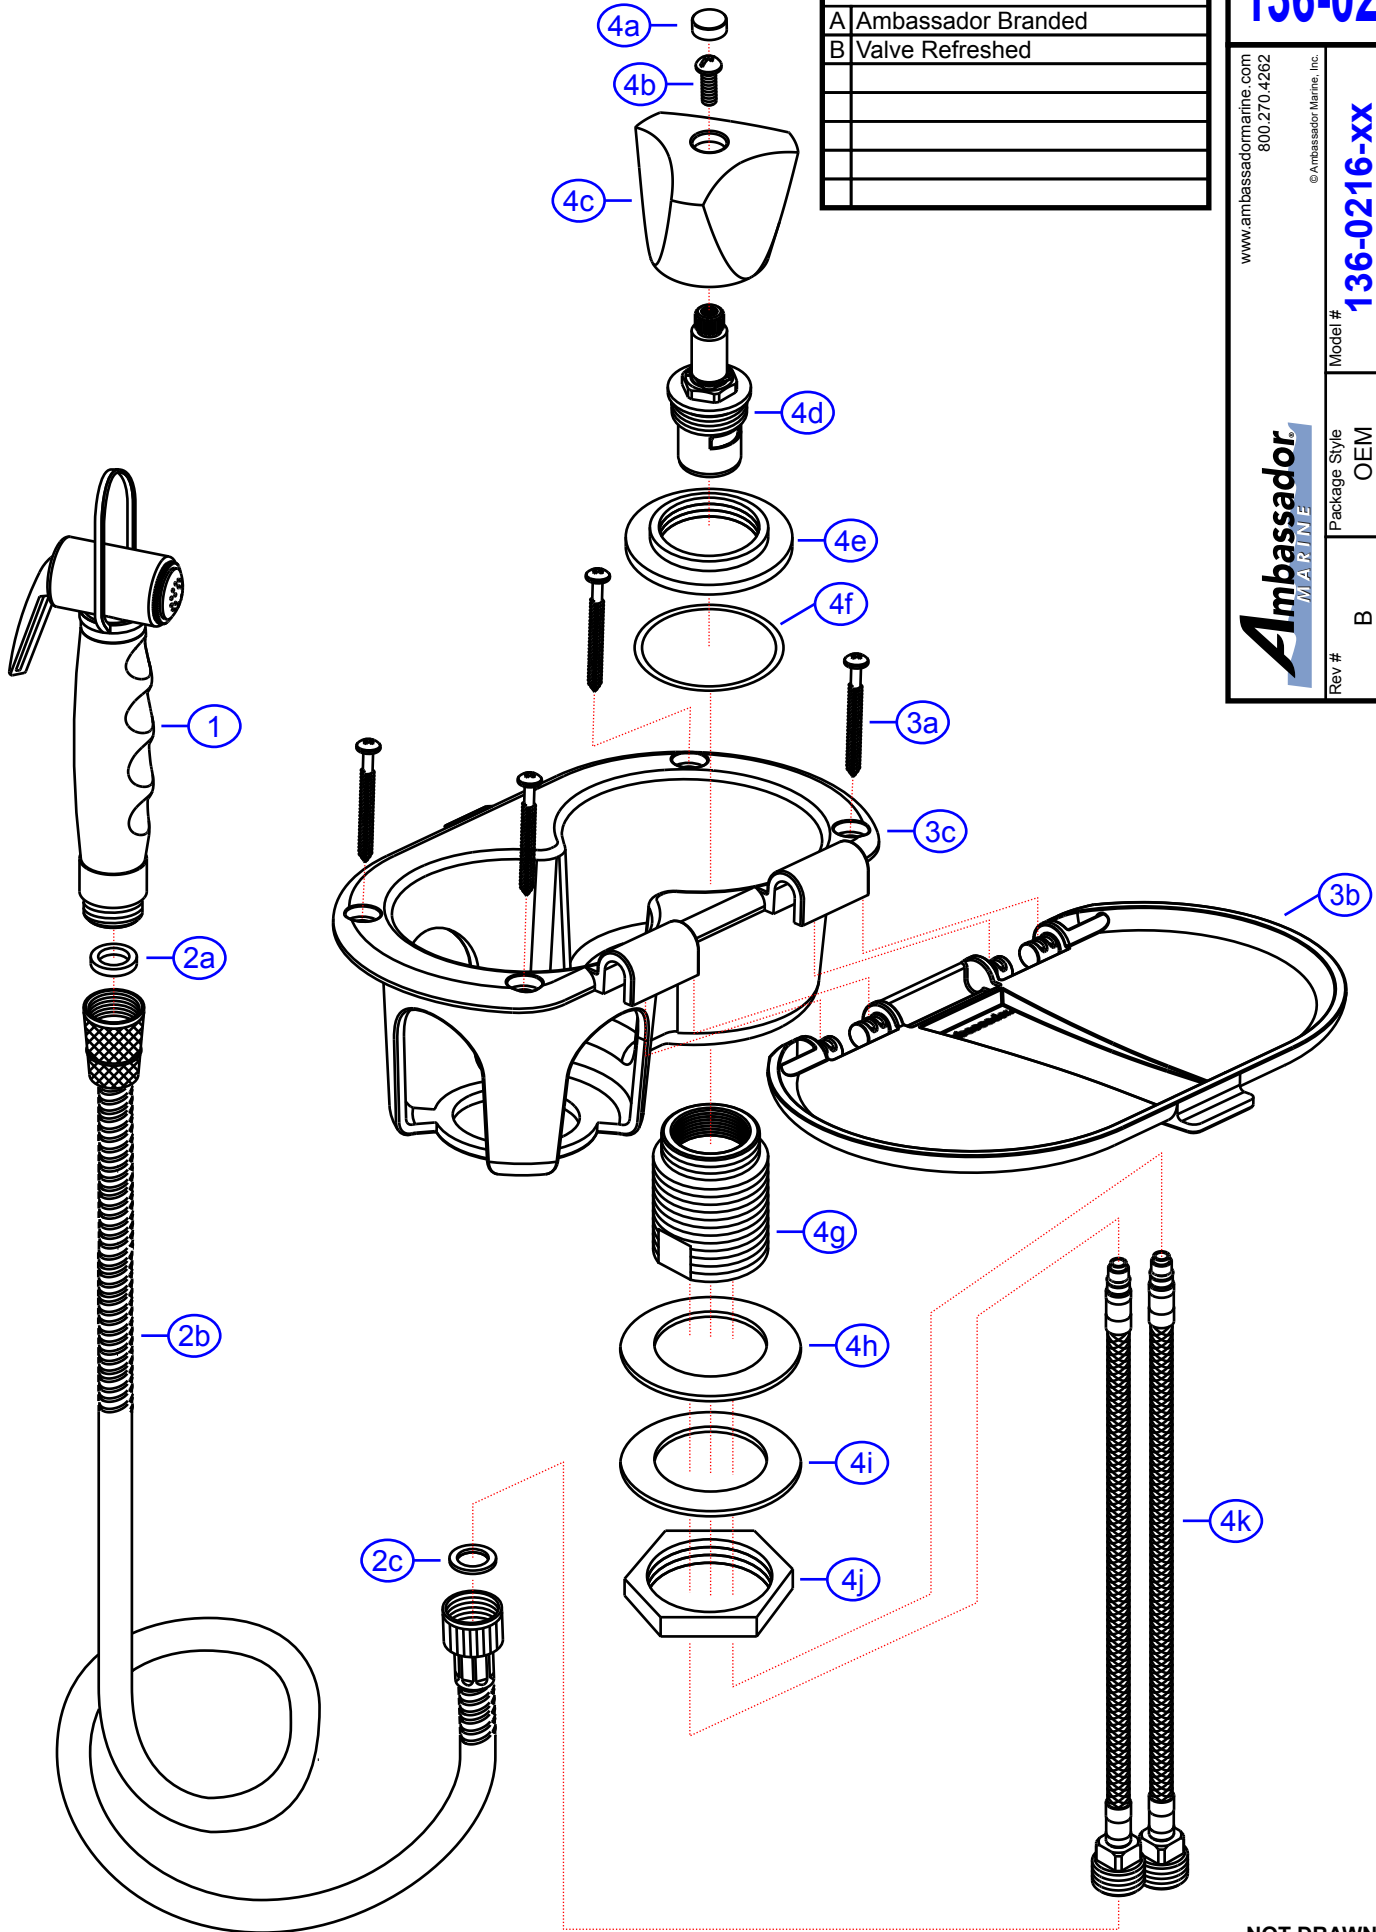

136-0216-xx

www.ambassadormarine.com
800.270.4262

© Ambassador Marine, Inc.

Ambassador MARINE

Rev #	B	Package Style	OEM	Model #	136-0216-xx
ERP #				Series	Trinidad
Drawn By	SS	Approved/Modified	N/A	Type	Transom Shower (Cold Only)
					07/12/2024

REV. CHANGE	
A	Ambassador Branded
B	Valve Refreshed

NOT DRAWN TO SCALE

136-0216-xx

Trinidad

Transom Shower (Cold Only)

Rev. B

(800) 270-4262

www.ambassadormarine.com

#	Description	Qty	Part #	Finish Code Suffix (i.e. EA-123456CP)					Material
				AW	CA	CP	CW	WH	
1	Hammer-Head Sprayer (with Hook)	1	138-0300-__	CA	CA	CP	CW	WH	-
	see "Individual Sprayer" for sprayer assembly break								
2	6' Stainless Steel Hose Assembly	1	130-0033-__	SS	SS	SS	SS	SS	-
2a	Washer	1	L-024132						NBR
2b	6' Stainless Steel Hose	1	L-300229*	CP	CP	CP	CP	CP	-
2c	Washer	1	L-024132						NBR
3	Transom Shower Cup & Lid Set (All Plastic)	1	136-0010-__	AW	CP	CP	CP	WH	-
3a	Mounting Screw	4	L-SH4001						SUS304
3b	Lid (Plastic)	1	L-SH5001	AW	CP	CP	CP	WH	ABS (3% UV)
3c	Dual Cup	1	L-SH5002	AW	CP	CP	CP	WH	ABS (3% UV)
4	Trinidad- Shut-Off Valve (Cold Only) Assembly	1	136-0204-__	CP	CP	CP	CP	CP	-
4a	Blue Cap	1	L-042009C						ABS
4b	Handle Screw	1	L-020185						SUS304
4c	Trinidad- Handle	1	L-037110	CP	CP	CP	CP	CP	ZnA14
4d	Ceramic Disk Cartridge (Hot)	1	L-531094NH						-
4e	Escutcheon	1	L-032406	CP	CP	CP	CP	CP	HPb57
4f	O-Ring	1	L-027194						NBR
4g	Valve Body	1	L-107337N						HBi60
4h	Rubber Washer	1	L-024002						NBR
4i	Metal Washer	1	L-024003						SUS302
4j	Mounting Nut	1	L-058627						HPb57
4k	Connector Hose (Blue)	1	L-300232NC						-
	Connector Hose (Gray)	1	L-300232N						-

* - Part is not available individually. "Assembled" item is required.