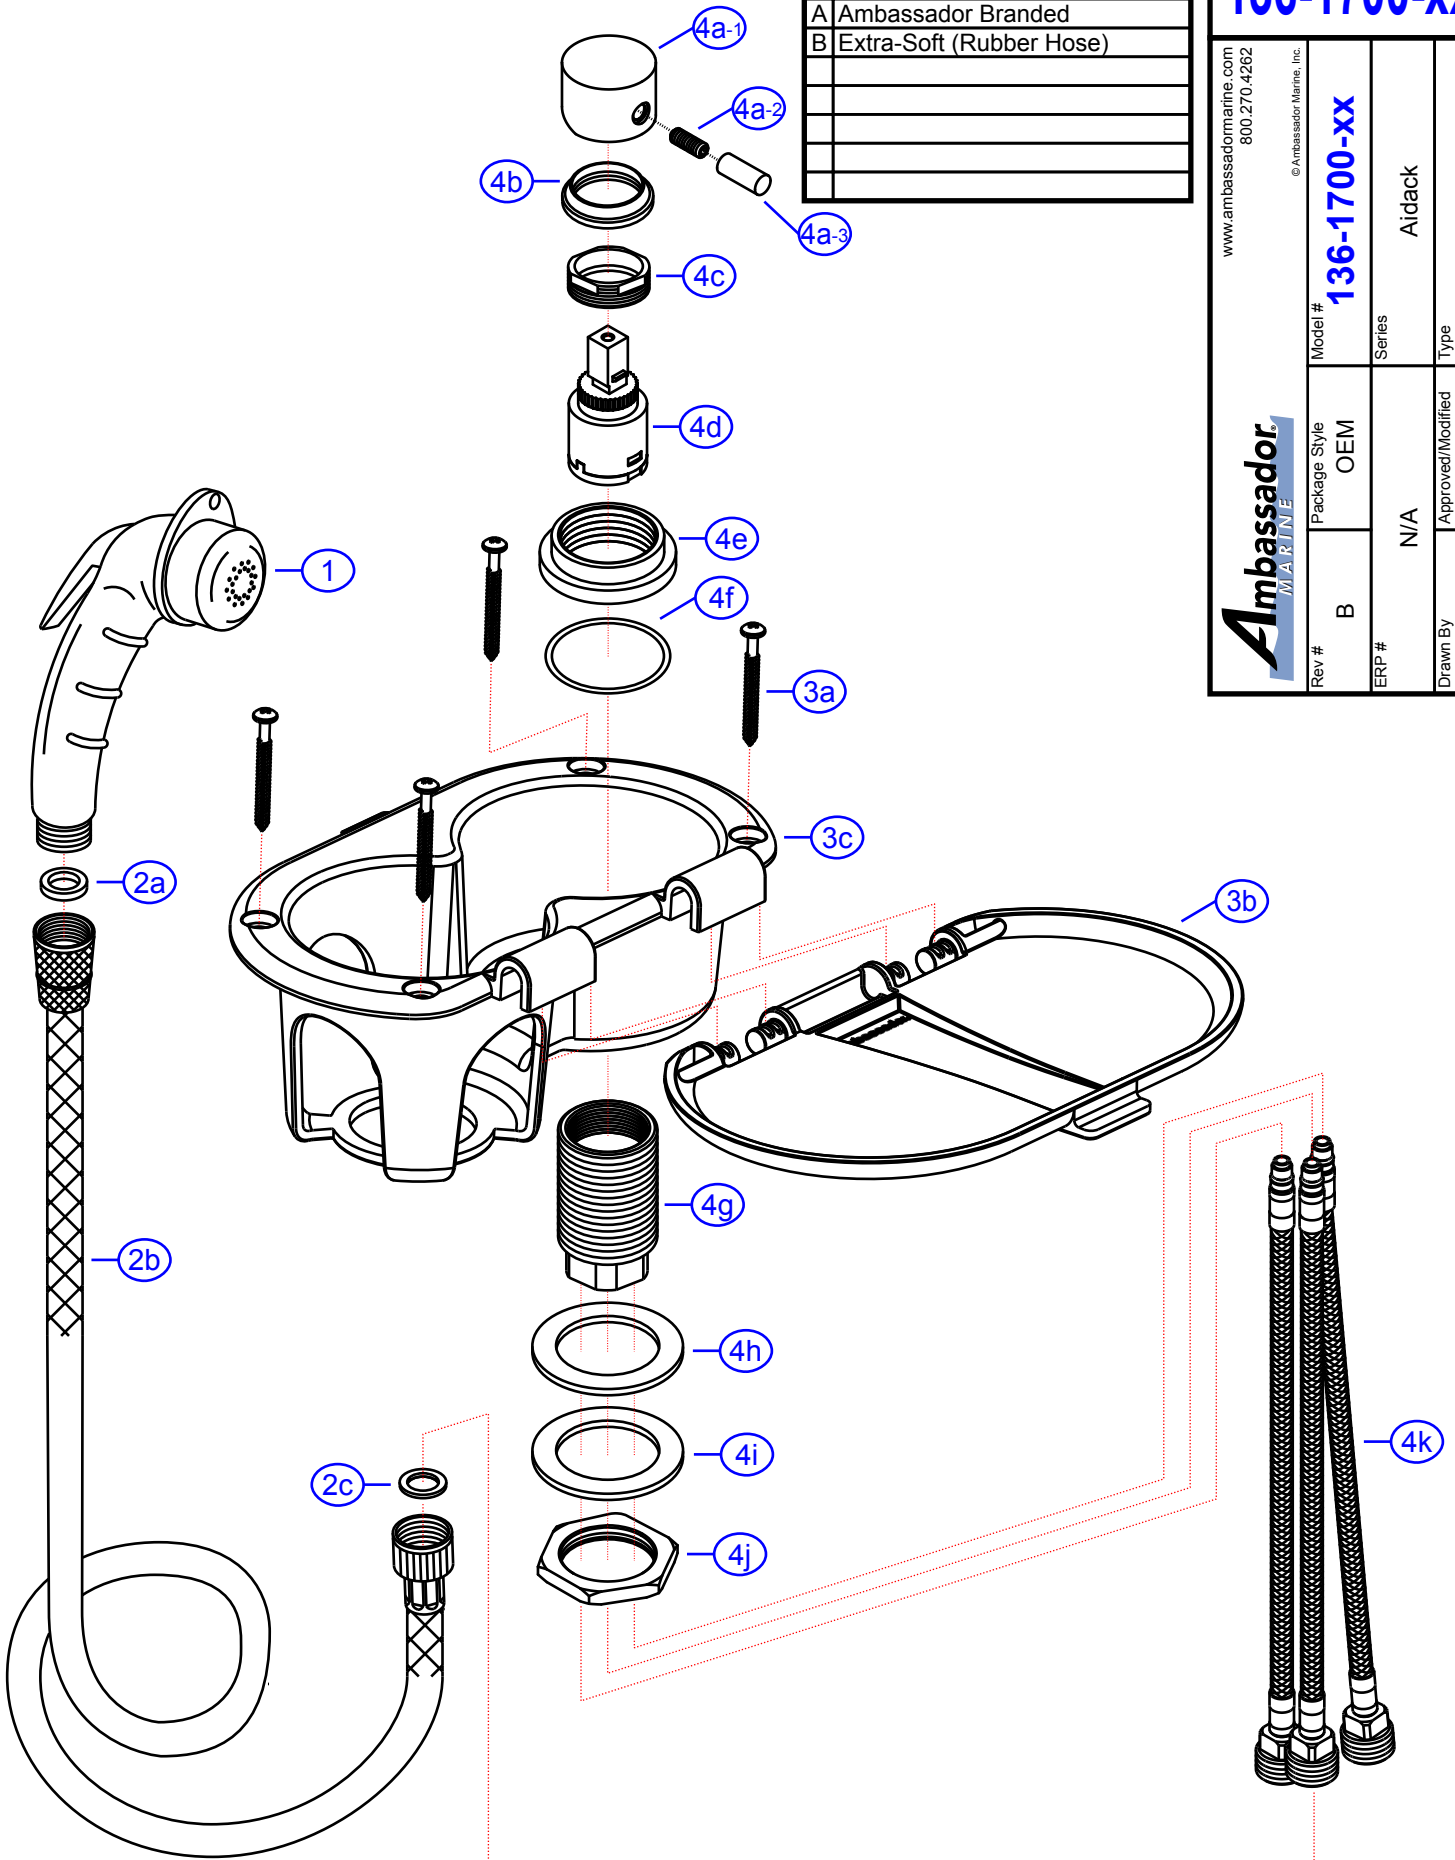

REV. CHANGE

A	Ambassador Branded
B	Extra-Soft (Rubber Hose)

136-1700-xx

www.ambassadormarine.com
800.270.4262

© Ambassador Marine, Inc.

Ambassador
MARINE

Rev #	B	Package Style	OEM	Model #	136-1700-xx
ERP #	N/A	Approved/Modified	05/17/2026	Series	Aidack
Drawn By	SS	Type	Transom Shower (Hot/Cold Mixer)		

NOT DRAWN TO SCALE