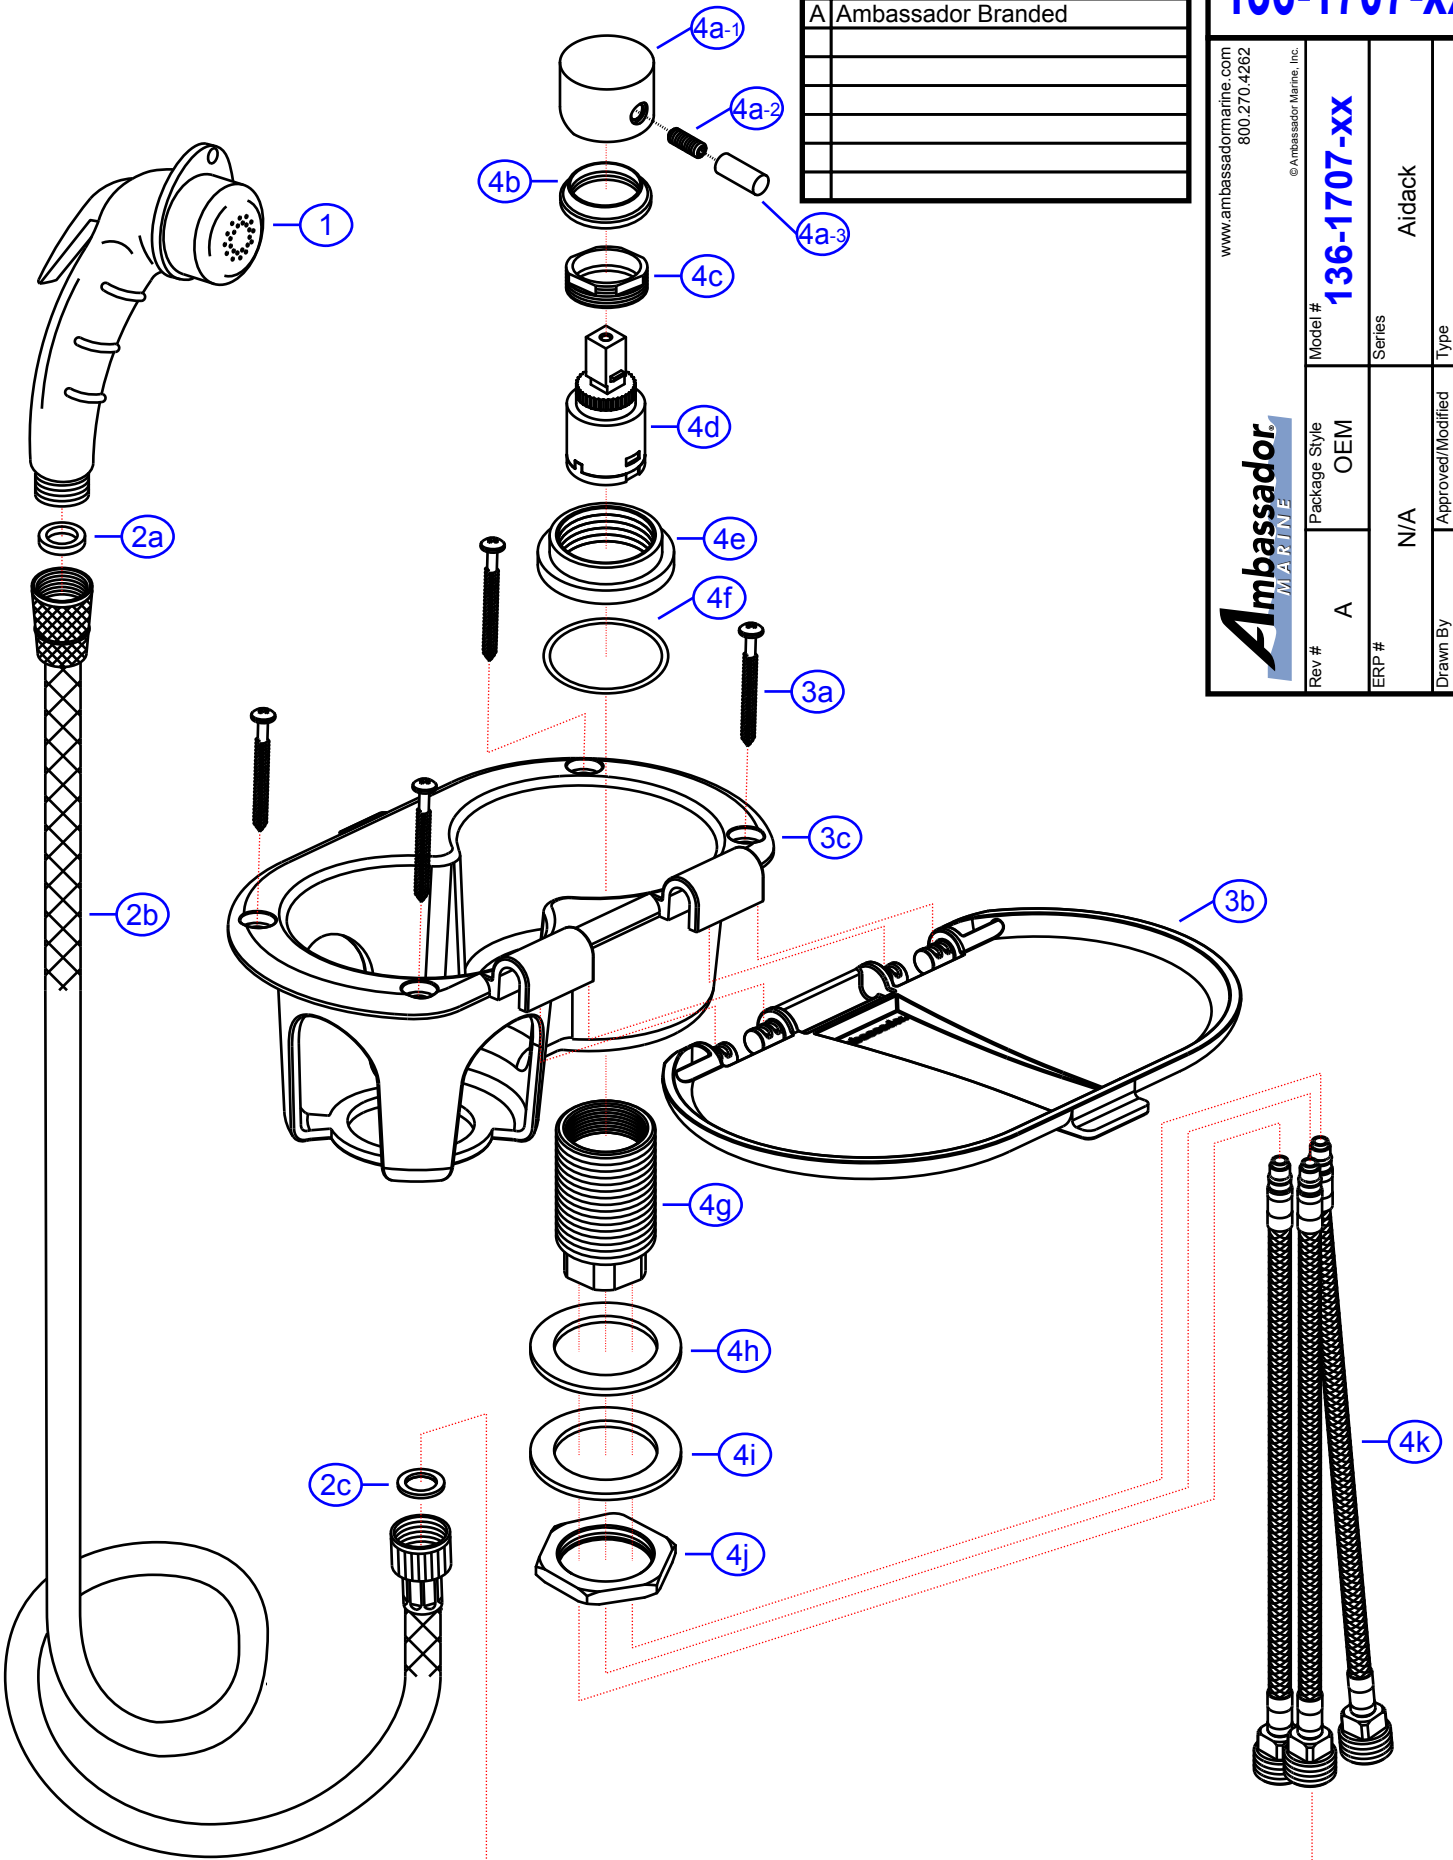

REV.	CHANGE
A	Ambassador Branded

136-1707-xx

www.ambassadormarine.com
800.270.4262

© Ambassador Marine, Inc.

Ambassador
MARINE

Rev #	A	Package Style	OEM	Model #	136-1707-xx
ERP #			N/A	Series	Aidack
Drawn By	SS	Approved/Modified	12/07/2021	Type	Transom Shower (Hot/Cold Mixer)

NOT DRAWN TO SCALE

136-1707-xx

Aidack
Transom Shower (H/C Mixer)

Rev. A

(800) 270-4262

www.ambassadormarine.com

#	Description	Qty	Part #	Finish Code Suffix (i.e. EA-123456CP)					Material
				AW	CP	CW	KP	WH	
1	Small Sprayer (with Hook)	1	138-0000- __	AW	CP	CP	KP	WH	-
	see "Individual Sprayer" for sprayer assembly breakdown								
2	10' Rubber Hose Assembly	1	130-0018-	WH	KP	WH	KP	WH	-
2a	Washer	1	L-024132						NBR
2b	10' Rubber Hose	1	L-300227*	WH	KP	WH	KP	WH	-
2c	Washer	1	L-024132						NBR
3	Transom Shower Cup & Lid Set (All Plastic)	1	136-0010-	AW	CP	CP	KP	WH	-
3a	Mounting Screw	4	L-SH4001						SUS304
3b	Lid (Plastic)	1	L-SH5001	AW	CP	CP	KP	WH	ABS (3% UV)
3c	Dual Cup	1	L-SH5002	AW	CP	CP	KP	WH	ABS (3% UV)
4	Aidack- Mini Shower Mixer / Shut-Off Valve (H/C)	1	136-1706-	CP	CP	CP	CP	CP	-
4a	Aidack- Handle Assembly	1	LA-038662	CP	CP	CP	CP	CP	-
4a-1	Aidack- Handle Canopy	1	L-038648*	CP	CP	CP	CP	CP	ZnA14
4a-2	Set Screw	1	L-020423						SUS304
4a-3	Aidack- Handle Tip	1	L-034137	CP	CP	CP	CP	CP	HPb57
4b	Cap	1	L-063469	CP	CP	CP	CP	CP	HPb59
4c	Retainer Nut	1	L-058625						HPb59
4d	Ceramic Disk Cartridge	1	L-530062						-
4e	Escutcheon	1	L-032369	CP	CP	CP	CP	CP	HPb57
4f	O-Ring	1	L-027194						NBR
4g	Valve Body	1	L-048138N*						HBI60
4h	Rubber Washer	1	L-024002						NBR
4i	Metal Washer	1	L-024003						SUS302
4j	Mounting Nut	1	L-058627						HPb57
4k	Connector Hose (Red)	1	L-300232NH						-
	Connector Hose (Gray)	1	L-300232N						-
	Connector Hose (Blue)	1	L-300232NC						-

* - Part is not available individually. "Assembled" item is required.

All sub-components included within assembly (i.e. "1" includes "1a", "1b", "1c", etc.)

Revised: 12/7/2021