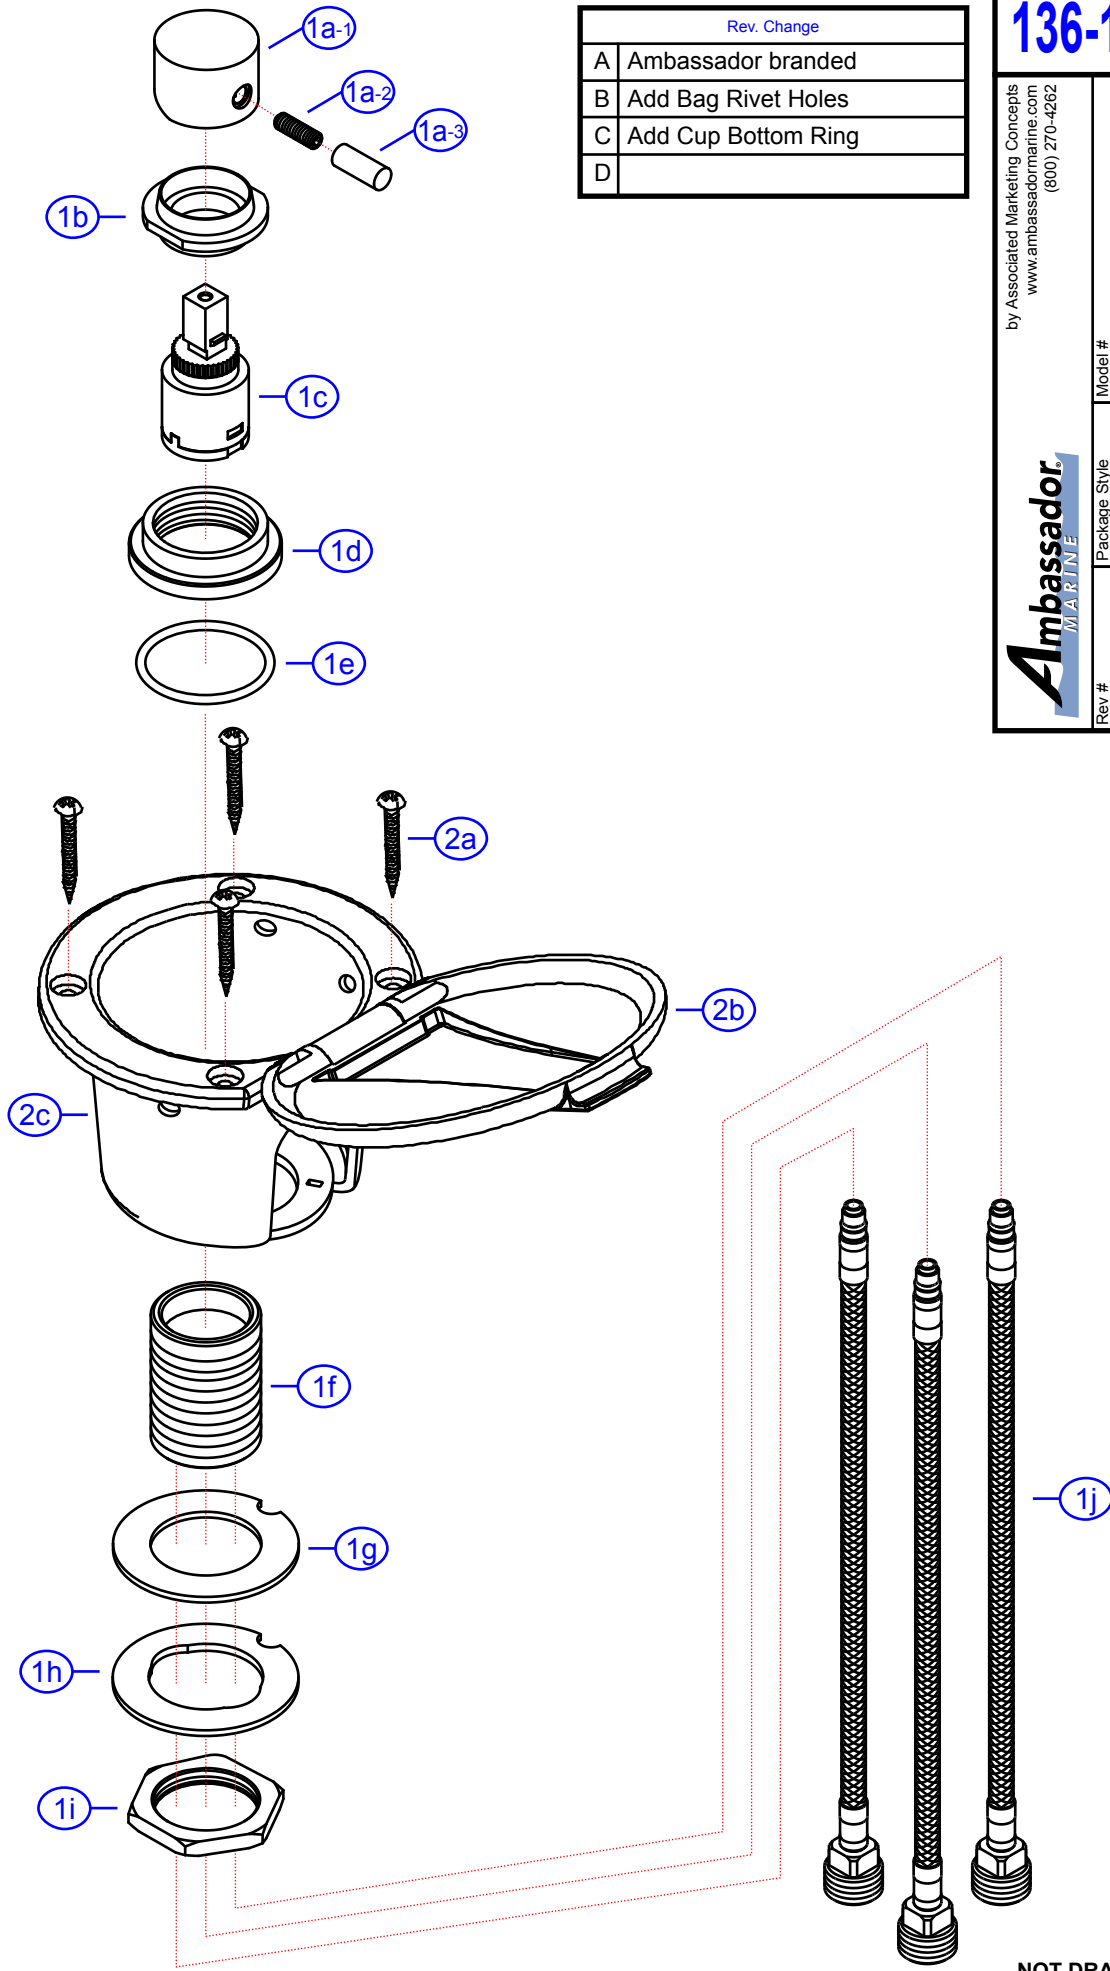

136-1711-xx

by Associated Marketing Concepts
 www.ambassadormarine.com
 (800) 270-4262

Rev #	C	Package Style	OEM	Model #	136-1711-xx
Vendor #			N/A	Series	Aidack
Drawn By	SS	Approved/Modified	03/29/13	Type	Recessed Shut-Off Valve / Mixer

Rev. Change	
A	Ambassador branded
B	Add Bag Rivet Holes
C	Add Cup Bottom Ring
D	

NOT DRAWN TO SCALE