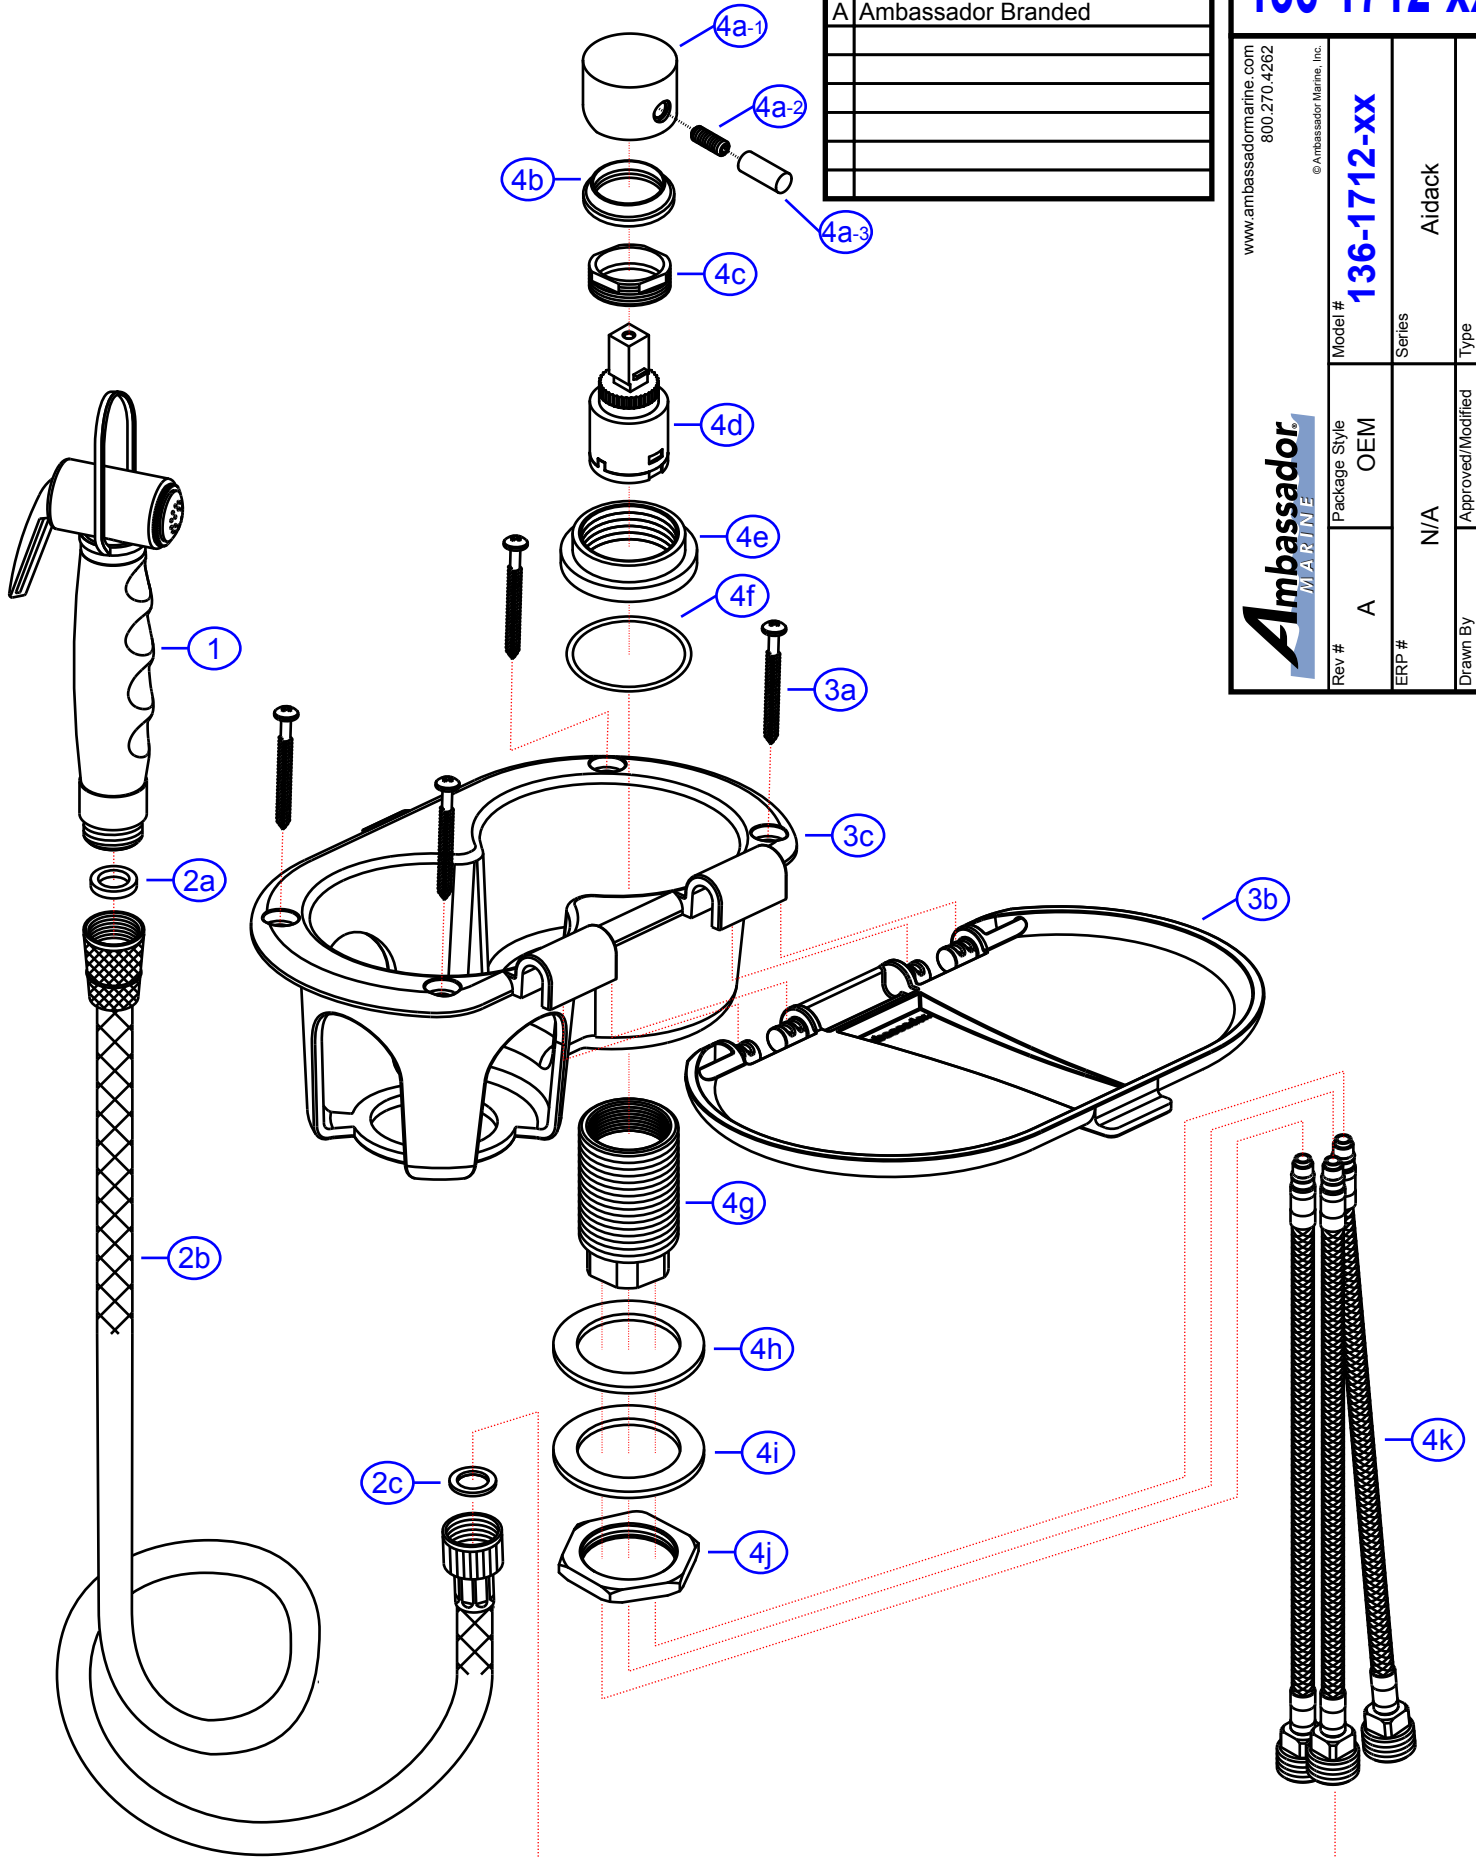

REV. CHANGE

A Ambassador Branded

136-1712-xx

www.ambassadormarine.com  
800.270.4262

© Ambassador Marine, Inc.

**Ambassador**  
MARINE

Rev #	A	Package Style	OEM	Model #	136-1712-xx
ERP #			N/A	Series	Aidack
Drawn By	SS	Approved/Modified	12/07/2021	Type	Transom Shower (Hot/Cold Mixer)

NOT DRAWN TO SCALE

**136-1712-xx**

Aidack  
 Transom Shower (H/C Mixer)  
 Rev. A

(800) 270-4262

www.ambassadormarine.com

#	Description	Qty	Part #	Finish Code Suffix (i.e. EA-123456CP)					Material
				AW	CA	CP	CW	WH	
1	Hammer-Head Sprayer (with Hook)	1	138-0300-__	CA	CA	CP	CW	CW	-
	see "Individual Sprayer" for sprayer assembly breakdown								
2	6' Rubber Hose Assembly	1	130-0033-__	WH	WH	KP	WH	WH	-
2a	Washer	1	L-024132						NBR
2b	6' Rubber Hose	1	L-300229*	WH	WH	KP	WH	WH	-
2c	Washer	1	L-024132						NBR
3	Transom Shower Cup & Lid Set (All Plastic)	1	136-0010-__	AW	CP	CP	CP	WH	-
3a	Mounting Screw	4	L-SH4001						SUS304
3b	Lid (Plastic)	1	L-SH5001	AW	CP	CP	CP	WH	ABS (3% UV)
3c	Dual Cup	1	L-SH5002	AW	CP	CP	CP	WH	ABS (3% UV)
4	Aidack- Mini Shower Mixer / Shut-Off Valve (H/C)	1	136-1706-__	CP	CP	CP	CP	CP	-
4a	Aidack- Handle Assembly	1	LA-038662	CP	CP	CP	CP	CP	-
4a-1	Aidack- Handle Canopy	1	L-038648*	CP	CP	CP	CP	CP	ZnA14
4a-2	Set Screw	1	L-020423						SUS304
4a-3	Aidack- Handle Tip	1	L-034137	CP	CP	CP	CP	CP	HPb57
4b	Cap	1	L-063469	CP	CP	CP	CP	CP	HPb59
4c	Retainer Nut	1	L-058625						HPb59
4d	Ceramic Disk Cartridge	1	L-530062						-
4e	Escutcheon	1	L-032369	CP	CP	CP	CP	CP	HPb57
4f	O-Ring	1	L-027194						NBR
4g	Valve Body	1	L-048138N*						HBI60
4h	Rubber Washer	1	L-024002						NBR
4i	Metal Washer	1	L-024003						SUS302
4j	Mounting Nut	1	L-058627						HPb57
4k	Connector Hose (Red)	1	L-300232NH						-
	Connector Hose (Gray)	1	L-300232N						-
	Connector Hose (Blue)	1	L-300232NC						-

\* - Part is not available individually. "Assembled" item is required.