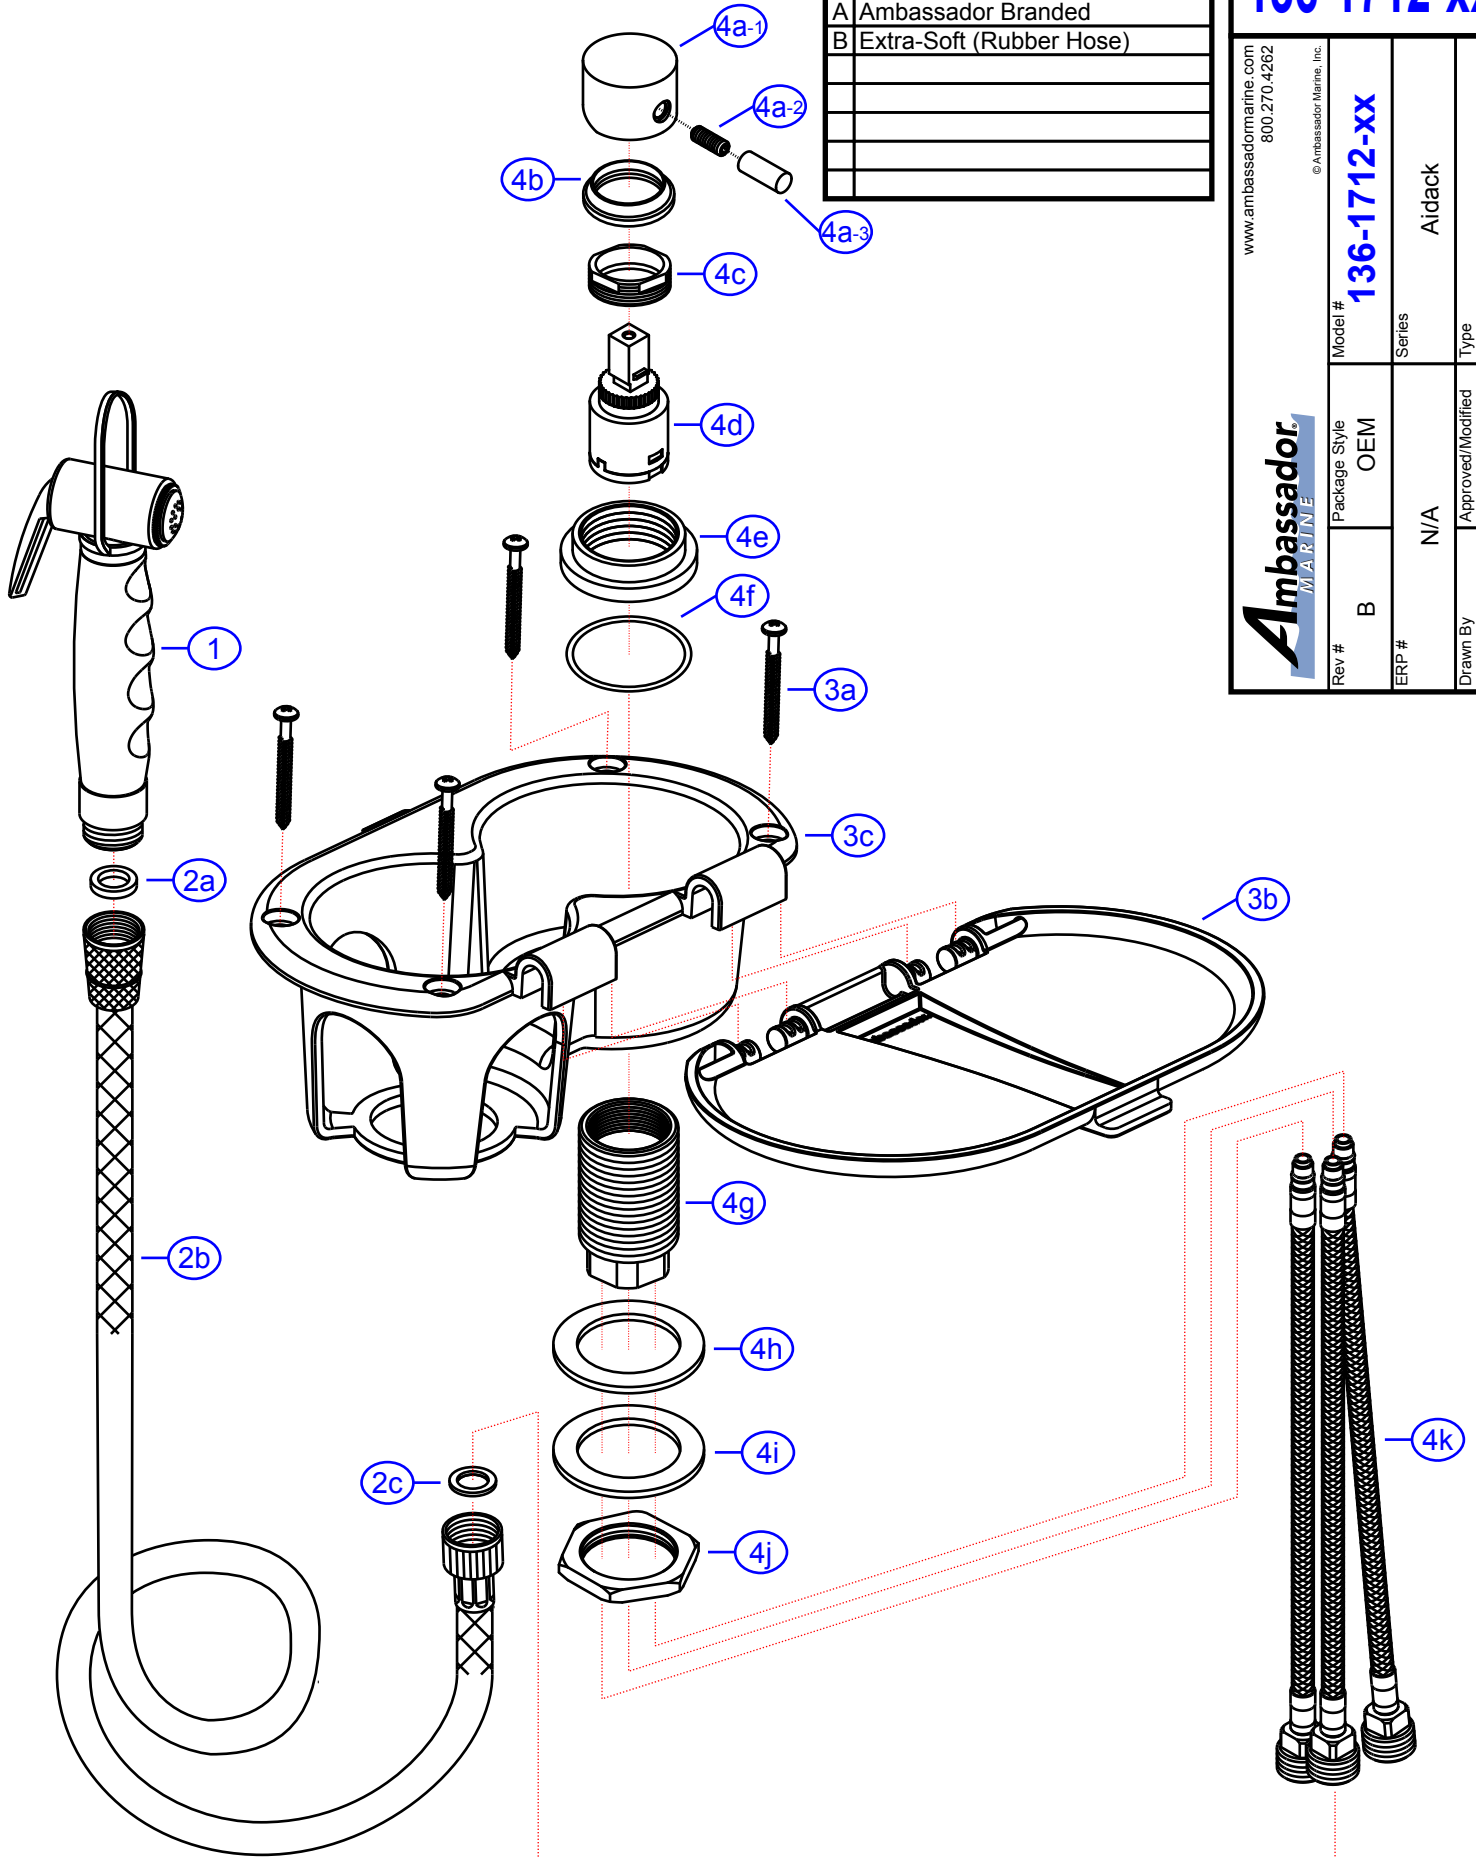

REV. CHANGE

A	Ambassador Branded
B	Extra-Soft (Rubber Hose)

136-1712-xx

www.ambassadormarine.com  
800.270.4262

© Ambassador Marine, Inc.

**Ambassador**  
MARINE

Rev #	B	Package Style	OEM	Model #	136-1712-xx
ERP #	N/A	Approved/Modified	05/17/2026	Series	Aidack
Drawn By	SS	Type	Transom Shower (Hot/Cold Mixer)		

NOT DRAWN TO SCALE