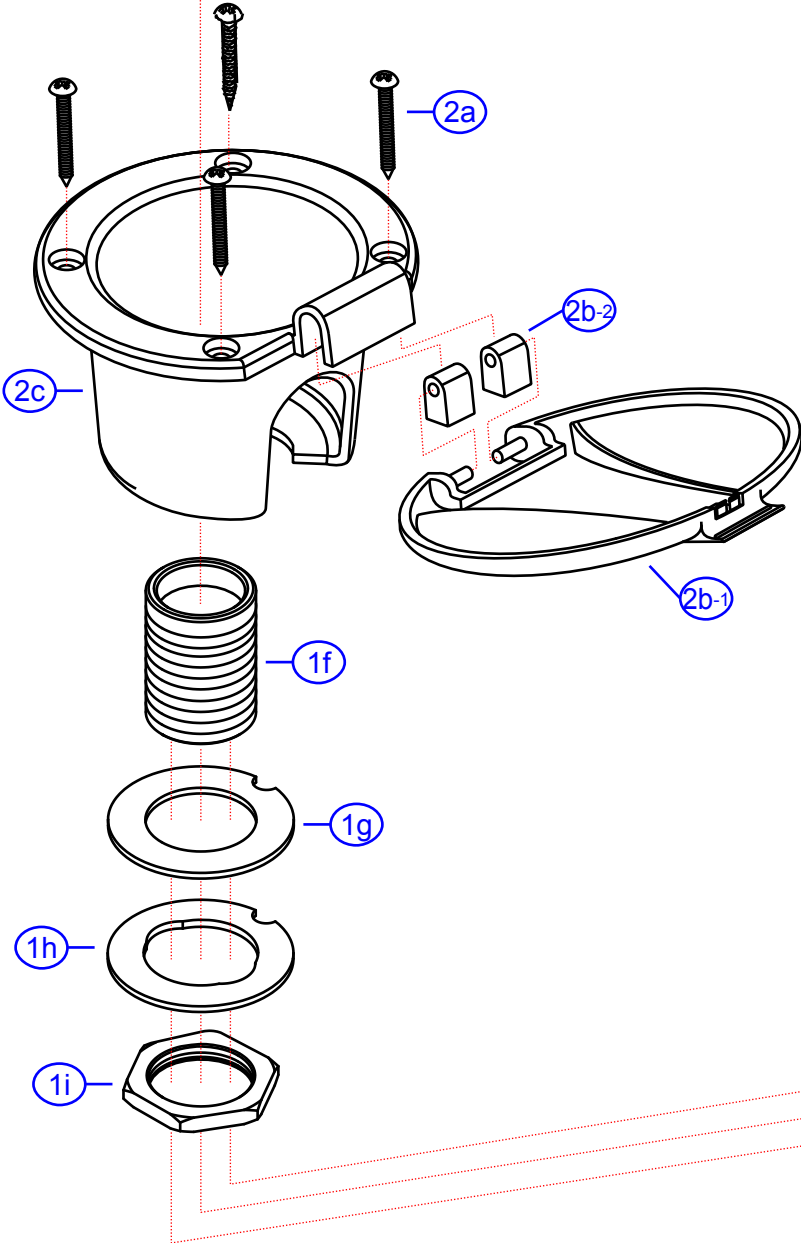

Rev. Change	
A	Ambassador branded
B	
C	
D	

136-1741-xx

by Associated Marketing Concepts
www.ambassadormarine.com
(800) 270-4262

Ambassador
MARINE

Rev #	A	Package Style	OEM	Model #	136-1741-xx	Series	Aidack
Vendor #			N/A				Recessed Shut-Off Valve / Mixer
Drawn By	SS		Approved/Modified		03/29/13		

NOT DRAWN TO SCALE

136-1741-xx

Aidack
Recessed Shut-Off Valve / Mixer (Hot/Cold)
Rev. A

#	Description	Part #	Finish Code Suffix (i.e. EA-123456CP)						Qty
			CK	CP	CW				
1	Aidack Shut-Off Valve / Mixer (Hot/Cold)	136-1706-__	CP	CP	CP				1
1a	Aidack Handle Assembly	EA-66E854	CP	CP	CP				
1a-1	Aidack Handle Canopy	E-215046*	CP	CP	CP				1
1a-2	Set Screw	E-292540							1
1a-3	Aidack Handle Tip	E-108054	CP	CP	CP				1
1b	Cap	E-016004	CP	CP	CP				1
1c	Ceramic Disk Cartridge	E-507906N							1
1d	Escutcheon	E-104211	CP	CP	CP				1
1e	Gasket	E-048054							1
1f	Valve Body	E-002452N							1
1g	Rubber Washer	E-010021							1
1h	Metal Washer	E-013110							1
1i	Lock Nut	E-009026							1
1j	Connector Hose (Blue)	E-105815W							2
	Connector Hose (Red)	E-105816W							1
2	Cup & Lid Assembly (stainless lid / plastic cup)	136-0015-__	KP	CP	WH				1
2a	Mounting Screw	E-075022							4
2b	Lid Assembly (w/spring clip latch) (stainless steel)	TRA-1004-__	SS	SS	SS				1
2b-1	Lid (w/spring clip latch) (stainless steel)	TRS-0006-__*	SS	SS	SS				1
2b-2	Hinge Insert	TRS-0001							2
2c	Cup (plastic)	E-126224	KP	CP	WH				1