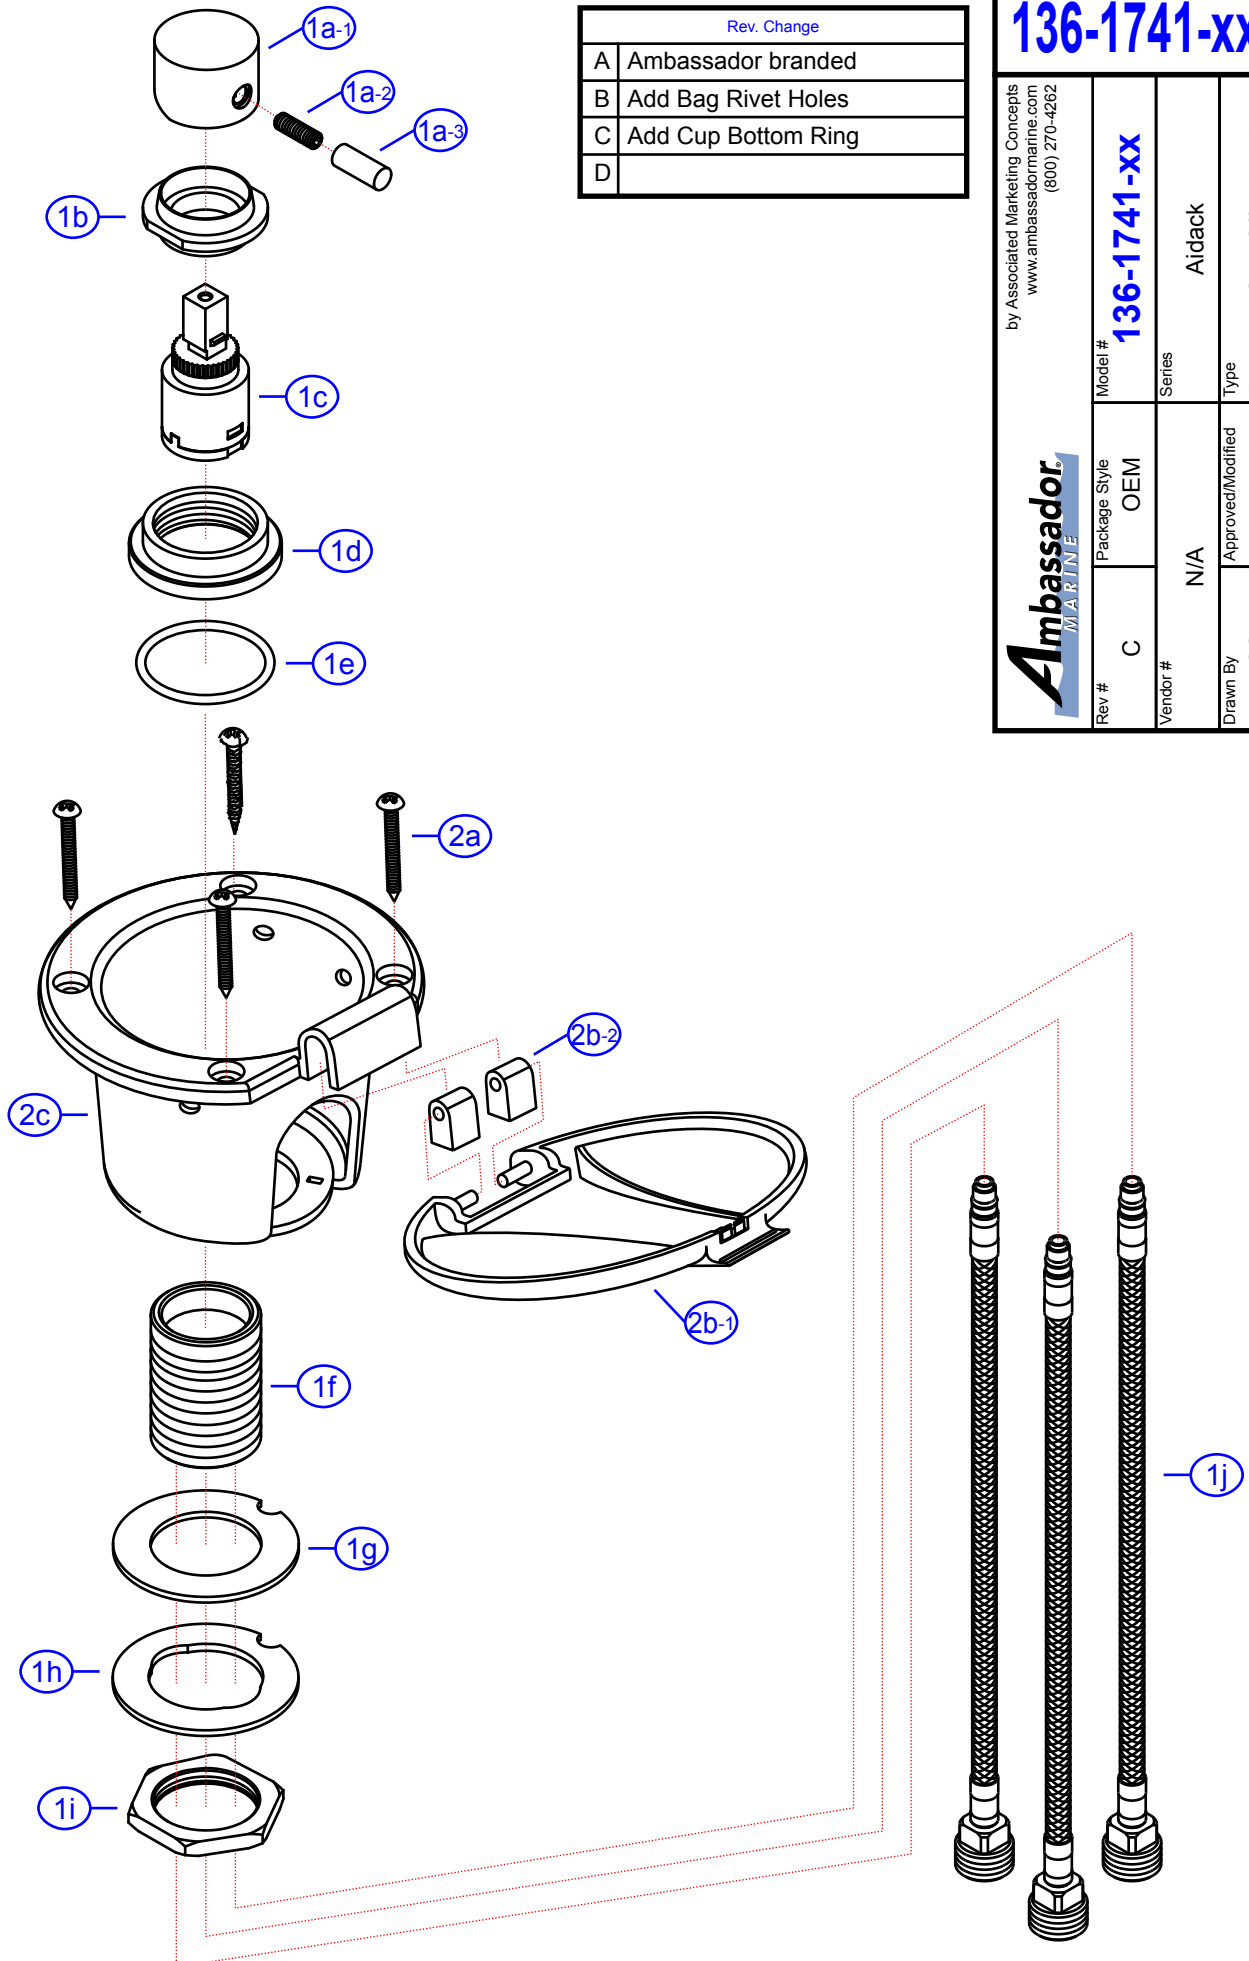

# 136-1741-xx

by Associated Marketing Concepts  
www.ambassadormarine.com  
(800) 270-4262

Rev #	C	Package Style	OEM	Model #	<b>136-1741-xx</b>
Vendor #			N/A	Series	Aidack
Drawn By	SS	Approved/Modified	03/29/13	Type	Recessed Shut-Off Valve / Mixer

Rev. Change	
A	Ambassador branded
B	Add Bag Rivet Holes
C	Add Cup Bottom Ring
D	

NOT DRAWN TO SCALE