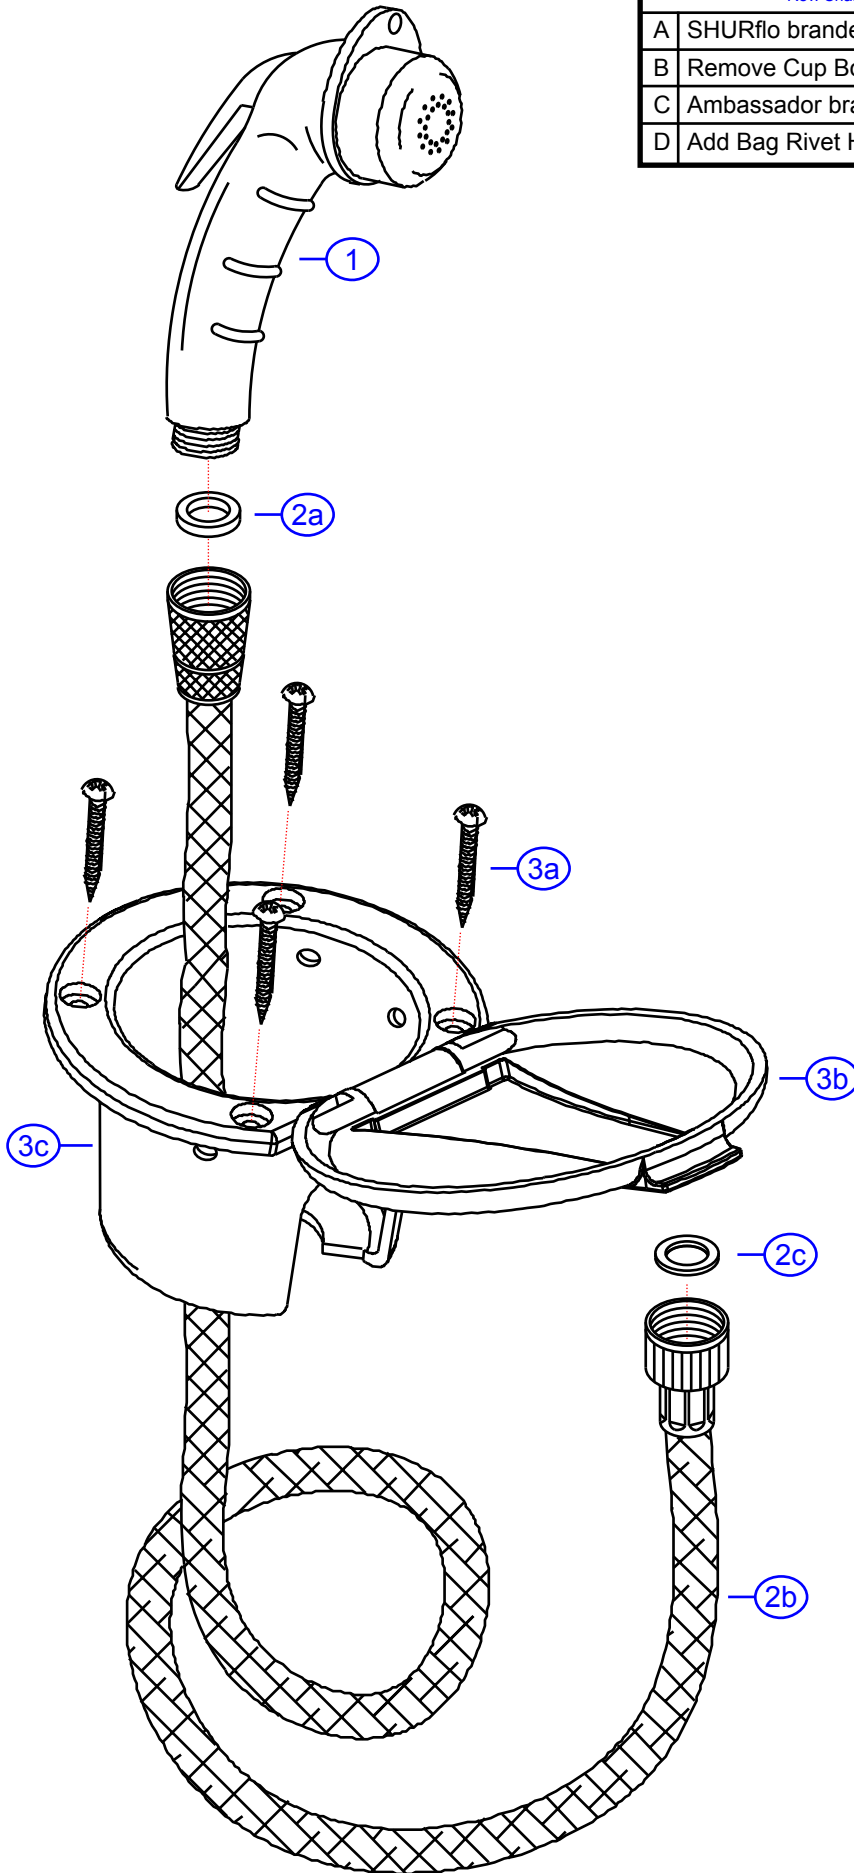

Rev. Change

A	SHURflo branded
B	Remove Cup Bottom Ring
C	Ambassador branded
D	Add Bag Rivet Holes

137-0000-xx

by Associated Marketing Concepts
www.ambassadormarine.com
(800) 270-4262

Ambassador
MARINE

Rev #	D	Package Style	Aftermarket	Model #	137-0000-xx
Vendor #	S2210205xx-ASB6	Series	Universal		
Drawn By	SS	Approved/Modified	9/17/12	Type	Recessed Shower

NOT DRAWN TO SCALE