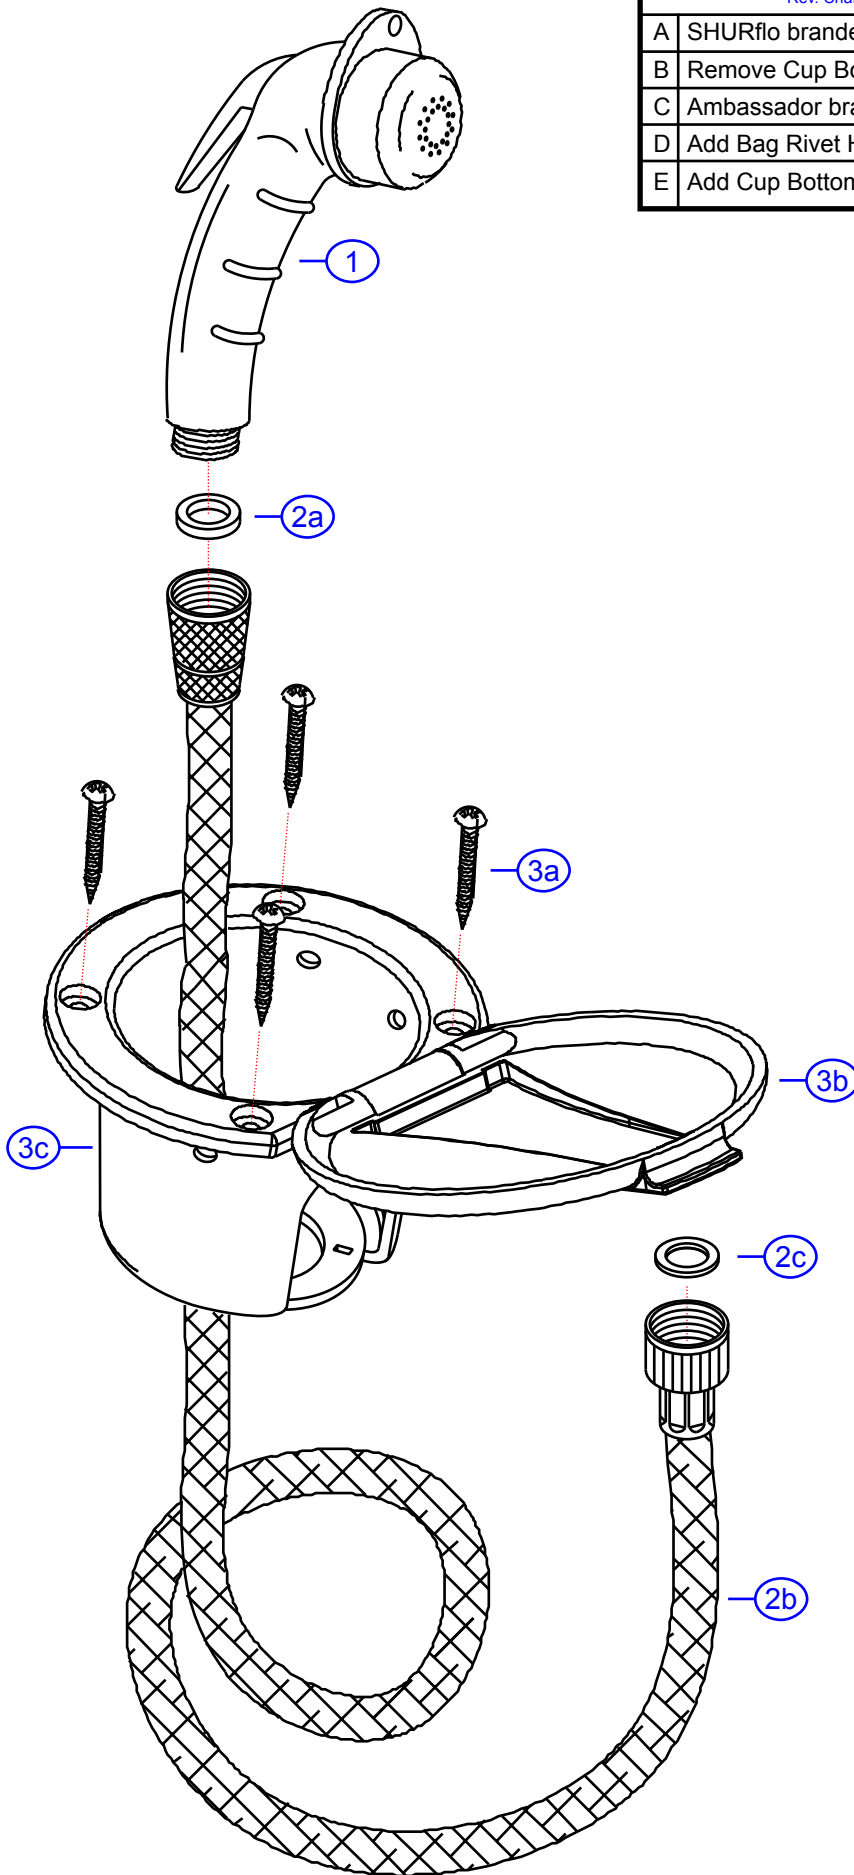

Rev. Change

A	SHURflo branded
B	Remove Cup Bottom Ring
C	Ambassador branded
D	Add Bag Rivet Holes
E	Add Cup Bottom Ring

137-0000-xx

by Associated Marketing Concepts
www.ambassadormarine.com
(800) 270-4262

Ambassador
MARINE

Rev #	E	Package Style	Aftermarket	Model #	137-0000-xx
Vendor #	S2210205xx-ASB6	Series	Universal	Approved/Modified	9/17/12
Drawn By	SS	Type	Recessed Shower		

NOT DRAWN TO SCALE