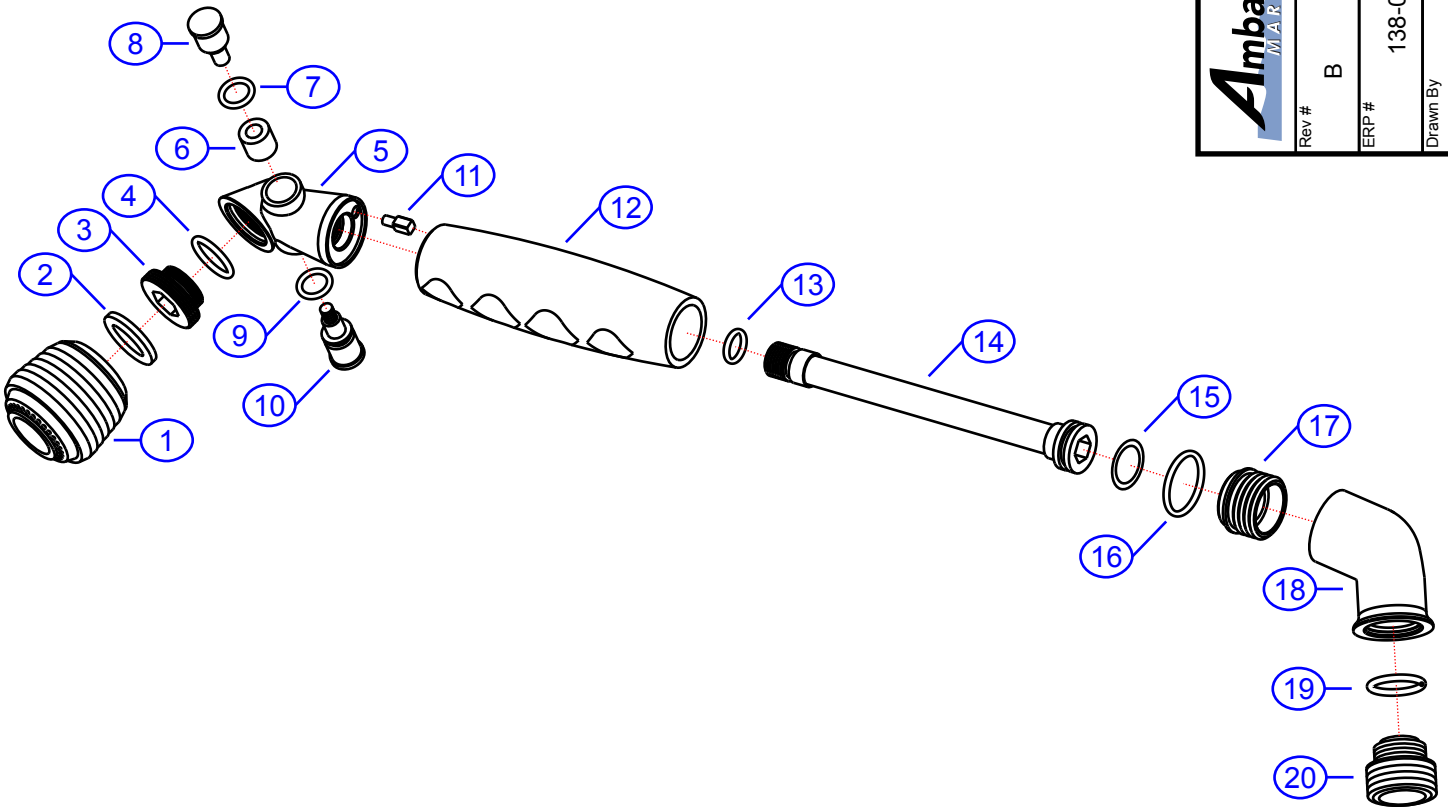

REV. CHANGE	
A	Ambassador Branded
B	Refreshed

138-0203-xx

www.ambassadormarine.com
800.270.4262

© Ambassador Marine, Inc.

Ambassador
MARINE

Rev #	B	Package Style	Bulk	Model #	138-0203-xx
ERP #	138-0203-xx	Series	Classic Sprayer	Type	1/2" NPS-M
Drawn By	SS	Approved/Modified	06/28/2019		

NOT DRAWN TO SCALE

138-0203-xx

Classic Sprayer

1/2" NPS-M

Rev. B

(800) 270-4262

www.ambassadormarine.com

#	Description	Qty	Part #	Finish Code Suffix (i.e. EA-123456CP)					Material
				CA	CK	CW			
1	Aerator/Sprayer	1	L-SH2001	CW	CK	CW			-
2	Washer	1	L-SH2002						NBR
3	Fitting	1	L-SH2003*						HBi60
4	O-Ring	1	L-SH2004*						NBR
5	Head	1	L-SH2007*	CP	CP	CP			HBi60
6	Stopper	1	L-SH2008*						HBi60
7	O-Ring	1	L-SH2009*						NBR
8	Push Button (Female)	1	L-SH2010*	CP	CP	CP			HBi60
9	O-Ring	1	L-SH2006*						NBR
10	Push Button (Male)	1	L-SH2005*	CP	CP	CP			HBi60
11	Alignment Pin	1	L-SH2011*						HBi60
12	Handle Sleeve	1	L-SH2012*	AW	KP	WH			ABS (3% UV)
13	O-Ring	1	L-SH2017*						NBR
14	Shaft	1	L-SH2018*						HBi60
15	O-Ring	1	L-SH2016*						NBR
16	O-Ring	1	L-SH2014*						NBR
17	Adapter	1	L-SH2013*						HBi60
18	35-Degree Elbow	1	L-SH2019*	CP	CP	CP			HBi60
19	O-Ring	1	L-SH1019*						NBR
20	Fitting (1/2" NPS-M)	1	L-SH1020*	CP	CP	CP			HBi60