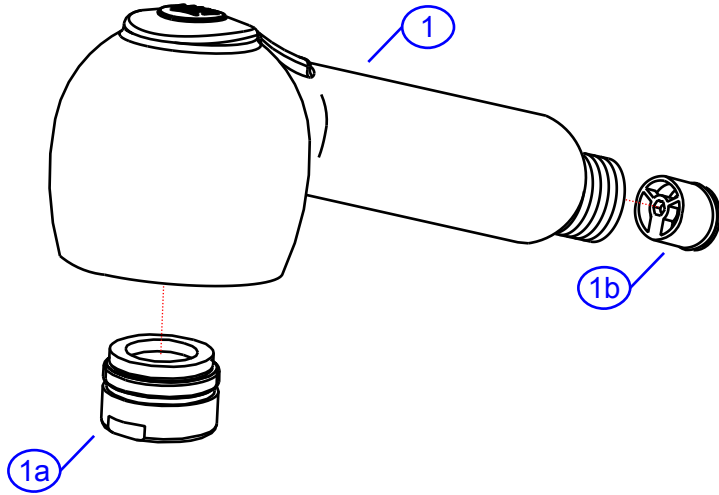

REV. CHANGE	
A	Ambassador Branded

**138-0401-xx**

www.ambassadormarine.com  
800.270.4262

© Ambassador Marine, Inc.

**Ambassador**  
MARINE

Rev #	A	Package Style	Bulk	Model #	<b>138-0401-xx</b>
ERP #	138-0401-xx	Series	Pull-Out Kitchen Sprayer	Type	Spout Head (1/2" NPS-M)
Drawn By	SS	Approved/Modified	09/18/2023		

NOT DRAWN TO SCALE