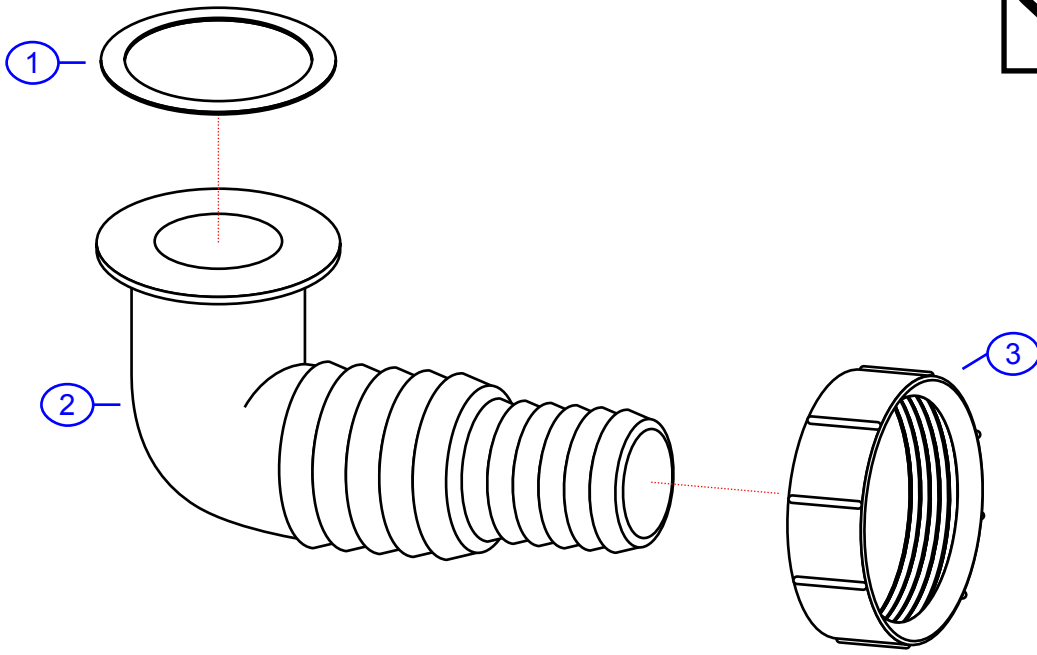

REV. CHANGE	
A	Ambassador Branded

S00-0022-xx

www.ambassadormarine.com
800.270.4262

© Ambassador Marine, Inc.

Ambassador
MARINE

Rev #	A	Package Style	OEM	Model #	S00-0022-xx
ERP #	S00-0022-xx	Series	Drain Parts		
Drawn By	SS	Approved/Modified	05/31/2024	Type	90° Hose Barb

NOT DRAWN TO SCALE