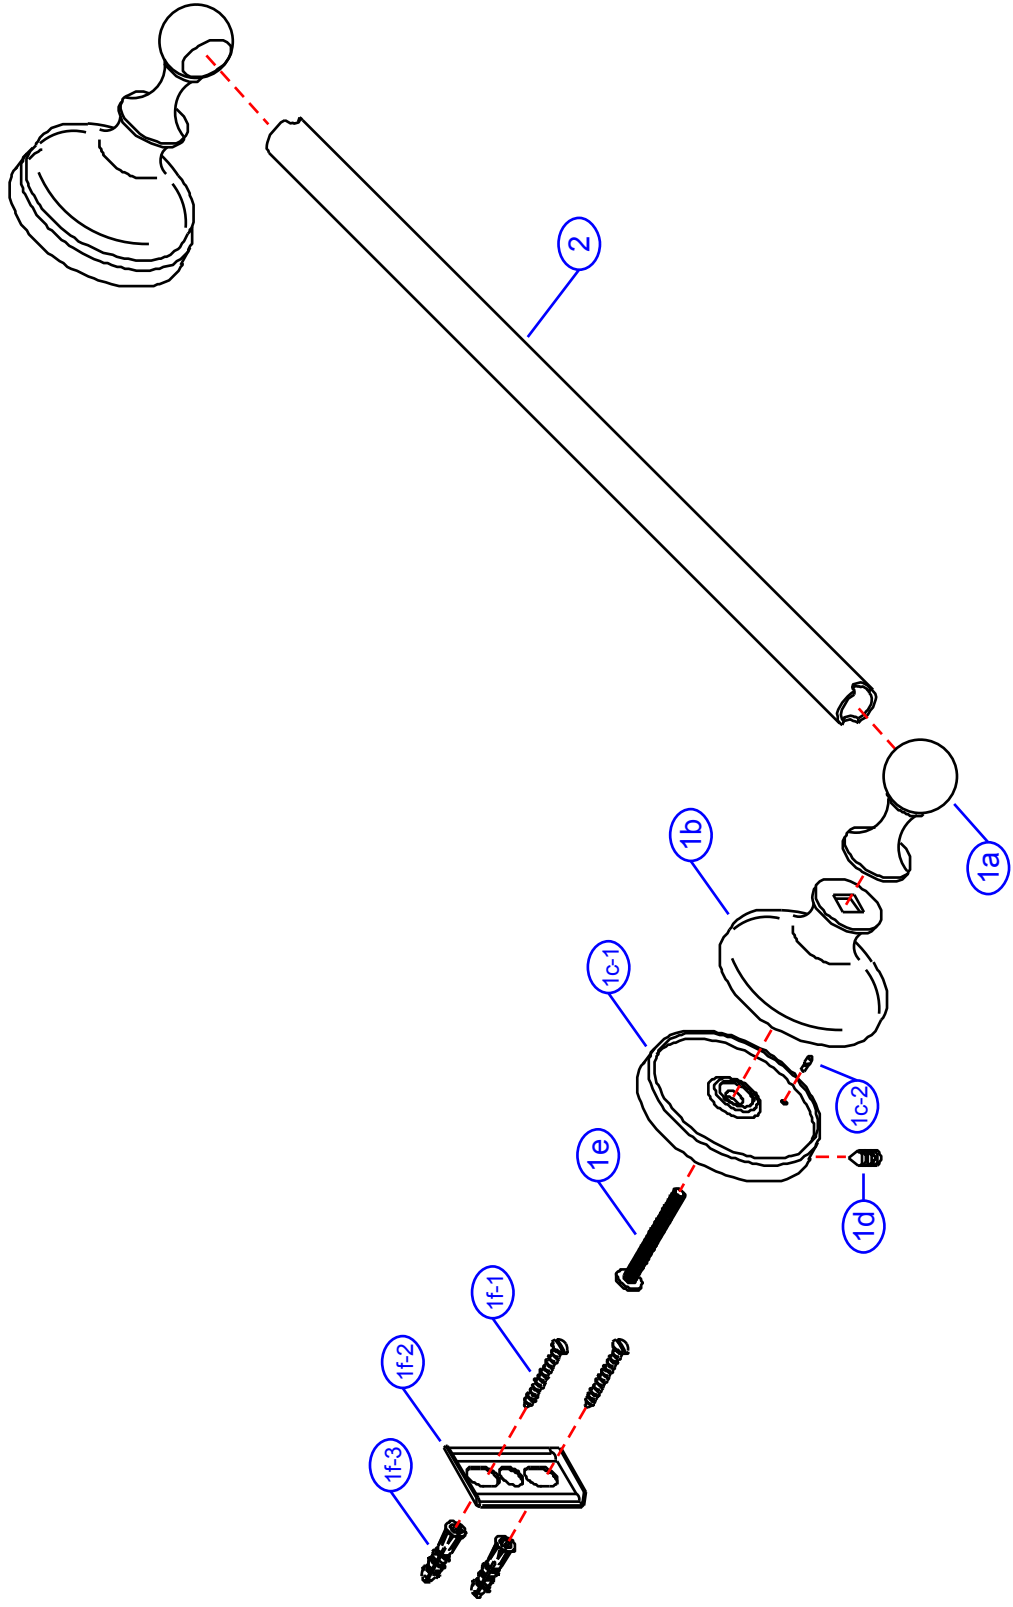

12-A

by Associated Marketing Concepts
21624 Marilla Street, Chatsworth, CA 91311-4123
(800) 270-4262 | (818) 678-1651 | FAX (818) 678-1655
www.ambassador-amc.com

By	SS	Main Finish	18k Gold	Model #	12-A
Modified/Approved	2-9-04	Accent Finish	None	Series	Universal
Fulfillment	A663096GP+A25011GP	Valve	NA	Type	18" Towel Bar

12-A

Universal 18" Towel Bar- GP

#	Description	Quantity	Part #	Finish
1	Towel Bar Post Set (Assembled)	1	EA-663096GP	Gold
1a	Post Head	2	E-240003GP*	Gold
1b	Body	2	E-240001GP*	Gold
1c	Base (Assembled)	2	EA-241311GP*	Gold
1c-1	Base	2	E-241011GP*	Gold
1c-2	Pin	2	E-255115*	Metal
1d	Set Screw	2	E-075039	Metal
1e	Post Screw	2	E-075088ZN*	Metal
1f	Mounting Hardware	2	EA-290131	Metal/Plastic
1f-1	Mounting Screws	4	E-053022ZN*	Metal
1f-2	Wall Plate	2	E-293000ZN*	Metal
1f-3	Screw Mollies	4	E-291001*	Plastic
1g	Allen Key	1	E-031000	Metal
2	18" Towel Bar	1	E-250111GP	Gold