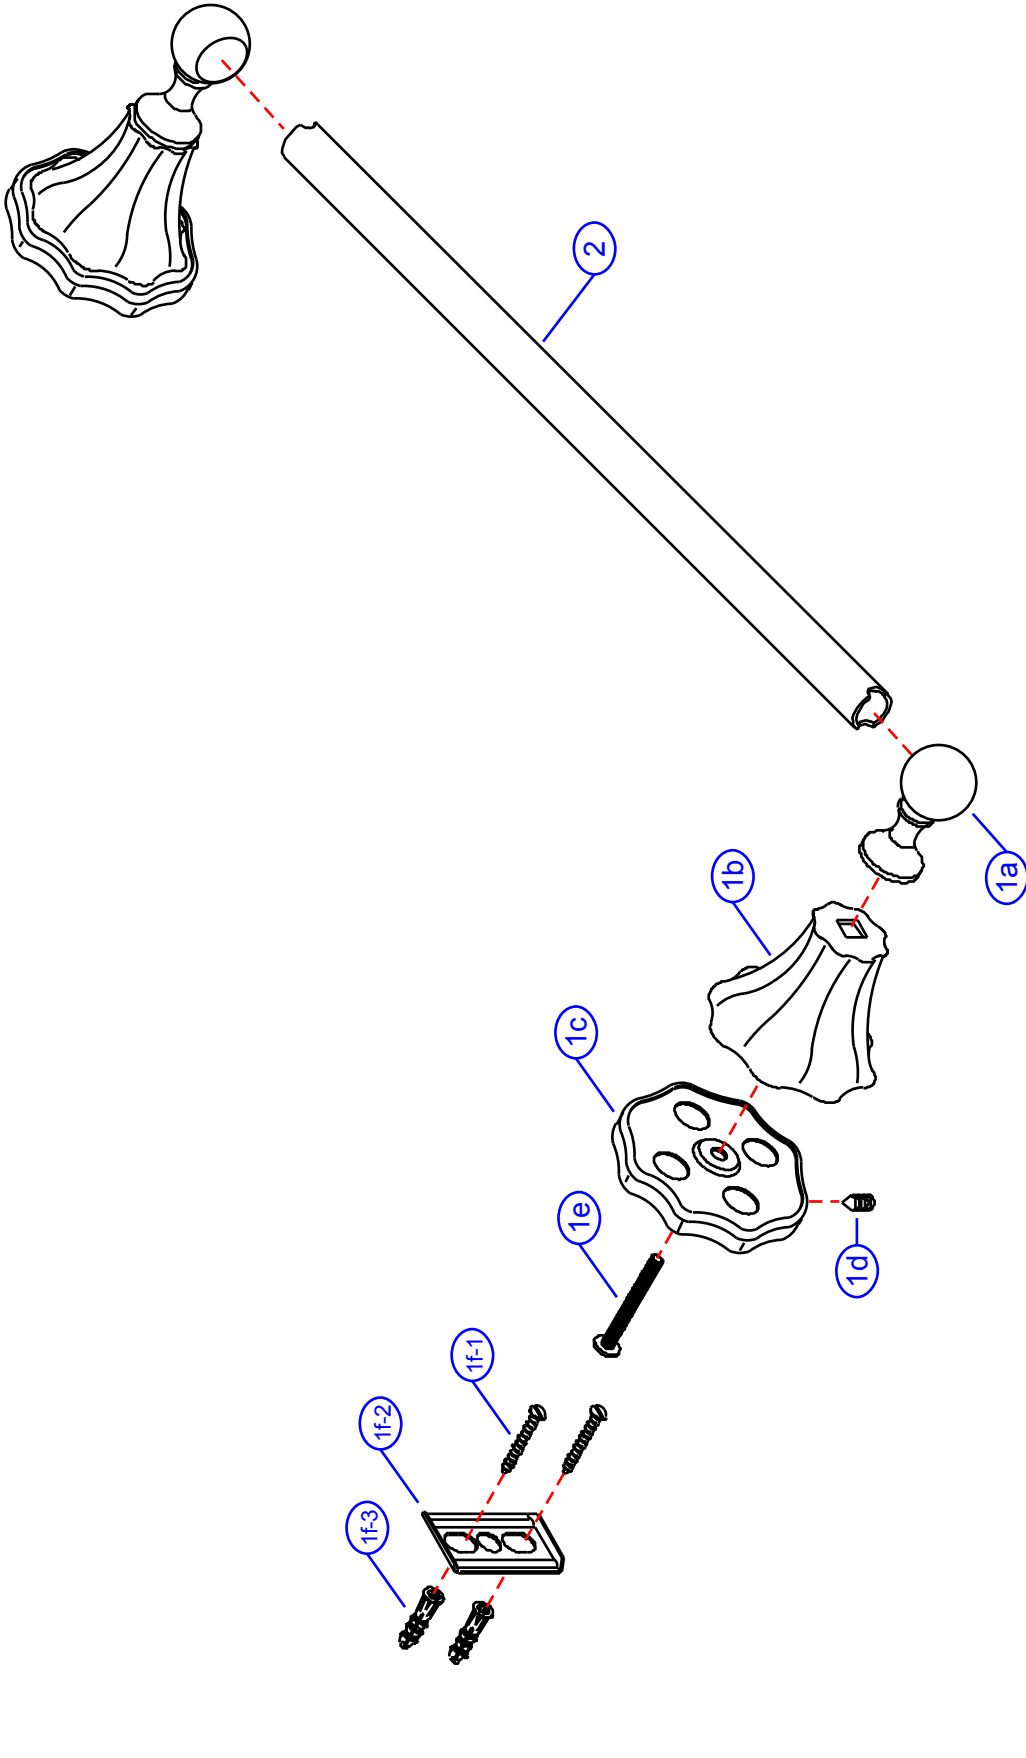

12-L

by Associated Marketing Concepts
 21624 Marilla Street, Chatsworth, CA 91311-4123
 (800) 270-4262 | (818) 678-1651 | FAX (818) 678-1655
 www.ambassador-amc.com

By	SS	Main Finish	18k Gold	Model #	12-L
Modified/Approved	4-29-04	Accent Finish	White Porcelain	Series	Lotus
Fulfillment	AxxxGW+A25011GP	Valve	NA	Type	18" Towel Bar

12-L

Lotus 18" Towel Bar- GP

#	Description	Quantity	Part #	Finish
1	Towel Bar Post Set (Assembled)	1	G-D00916GP	Gold/Porcelain
1a	Post Head	2	E-240002GP*	Gold
1b	Body	2	E-240017WH*	Porcelain
1c	Base	2	E-241012GP*	Gold
1d	Set Screw	2	E-053028NI	Metal
1e	Post Screw	2	E-065022ZN*	Metal
1f	Mounting Hardware	2	EA-290131	Metal/Plastic
1f-1	Mounting Screws	4	E-053022ZN*	Metal
1f-2	Wall Plate	2	E-293000ZN*	Metal
1f-3	Screw Mollies	4	E-291001*	Plastic
1g	Allen Key	1	E-031000	Metal
2	18" Towel Bar	1	E-250111GP	Gold