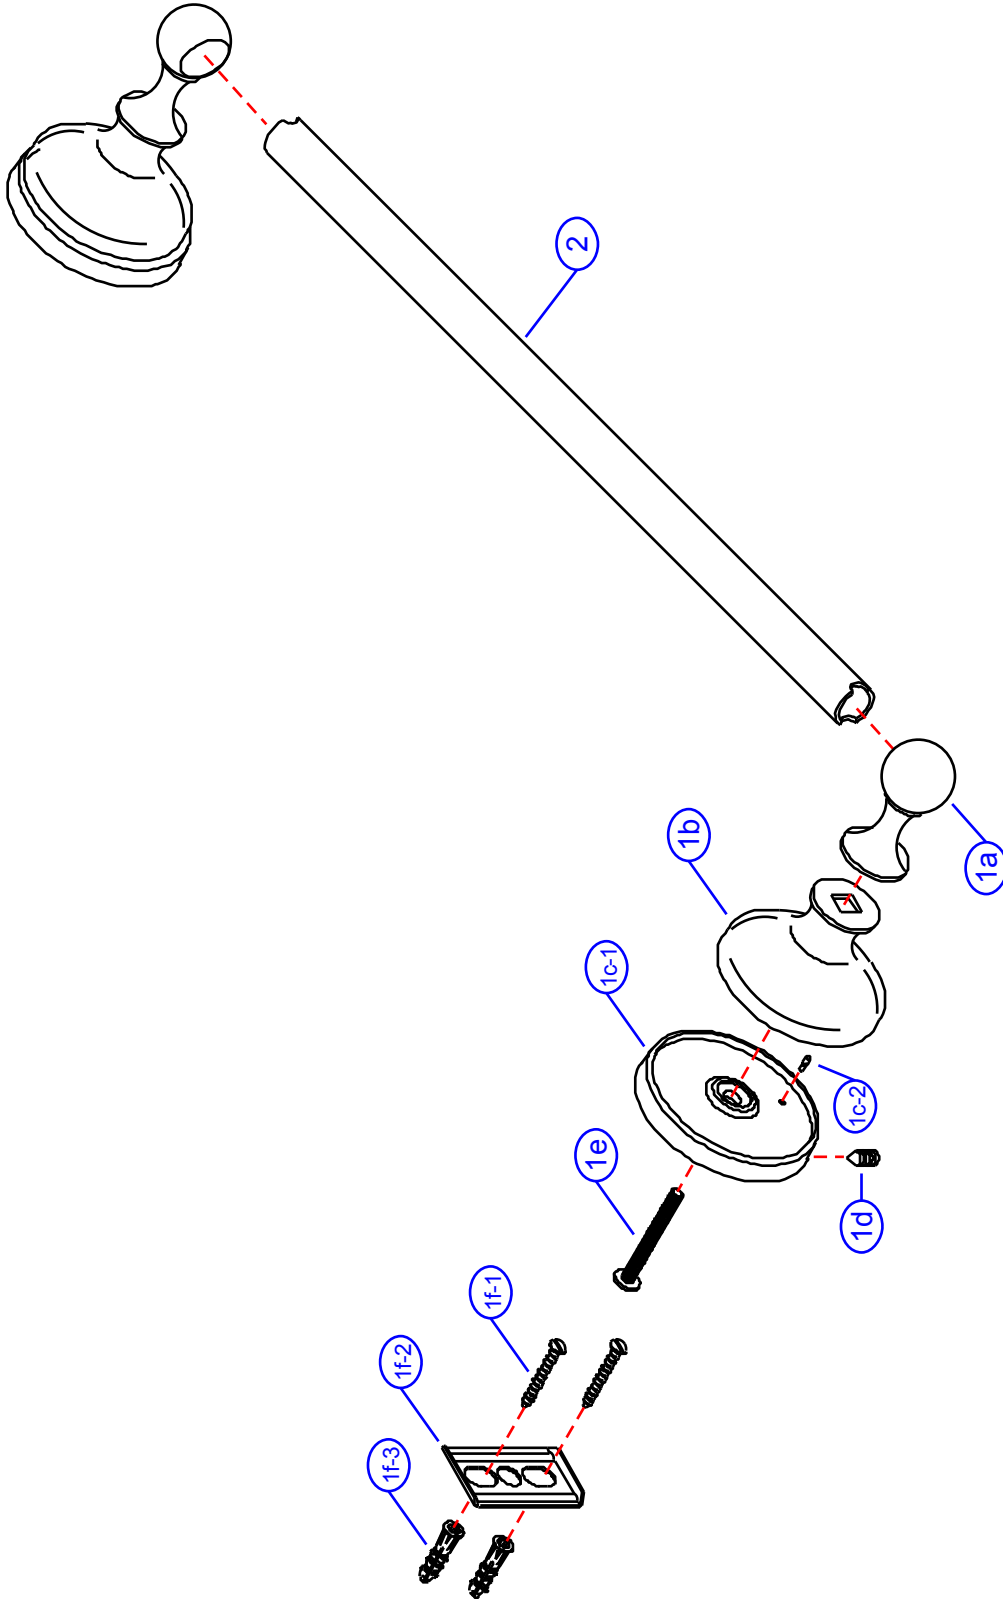

22-B

by Associated Marketing Concepts
21624 Marilla Street, Chatsworth, CA 91311-4123
(800) 270-4262 | (818) 678-1651 | FAX (818) 678-1655
www.ambassador-amc.com

By	SS	Main Finish	Chrome	Model #	22-B
Modified/Approved	2-9-04	Accent Finish	18k Gold	Series	Universal
Fulfillment	A663096CG+A250111CP	Valve	NA	Type	18" Towel Bar

22-B

Universal 18" Towel Bar- CG

#	Description	Quantity	Part #	Finish
1	Towel Bar Post Set (Assembled)	1	EA-663096CG	Chrome/Gold
1a	Post Head	2	E-240003GP*	Gold
1b	Body	2	E-240001CP*	Chrome
1c	Base (Assembled)	2	EA-241311GP*	Gold
1c-1	Base	2	E-241011GP*	Gold
1c-2	Pin	2	E-255115*	Metal
1d	Set Screw	2	E-075039	Metal
1e	Post Screw	2	E-075088ZN*	Metal
1f	Mounting Hardware	2	EA-290131	Metal/Plastic
1f-1	Mounting Screws	4	E-053022ZN*	Metal
1f-2	Wall Plate	2	E-293000ZN*	Metal
1f-3	Screw Mollies	4	E-291001*	Plastic
1g	Allen Key	1	E-031000	Metal
2	18" Towel Bar	1	E-250111CP	Chrome