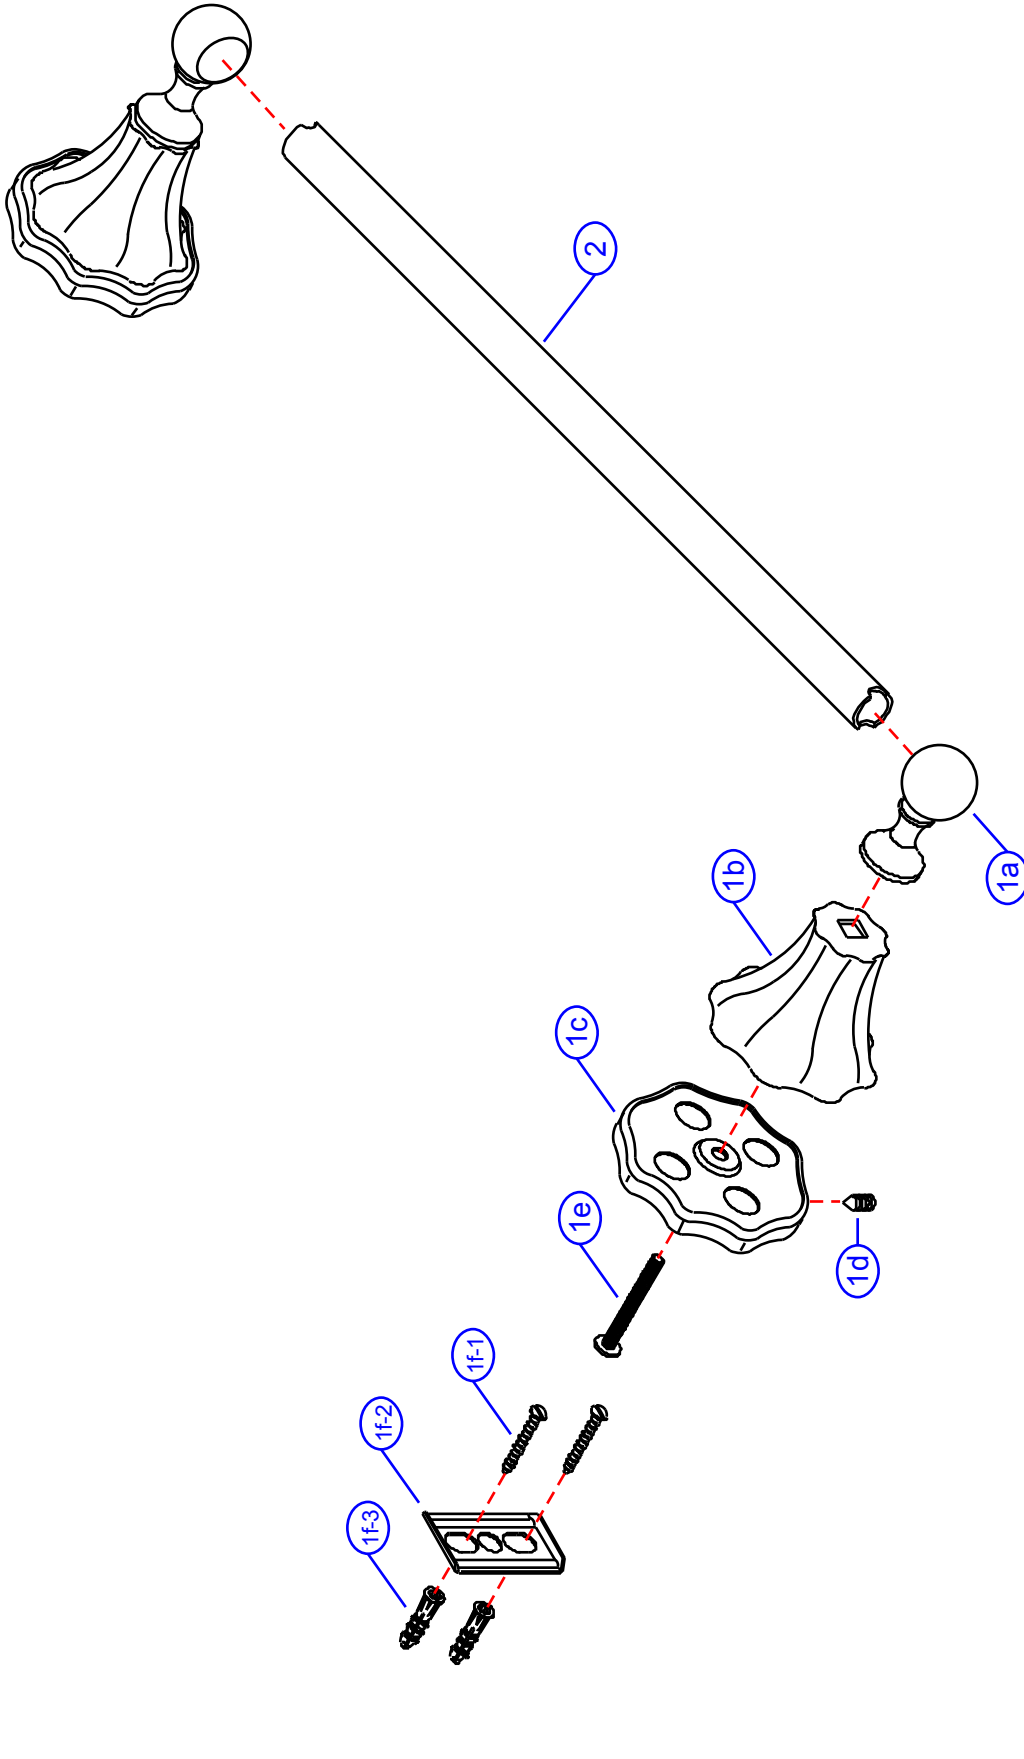

22-L

by Associated Marketing Concepts
 21624 Marilla Street, Chatsworth, CA 91311-4123
 (800) 270-4262 | (818) 678-1651 | FAX (818) 678-1655
 www.ambassador-amc.com

By	SS	Main Finish	Chrome	Model #	22-L
Modified/Approved	4-29-04	Accent Finish	White Porcelain	Series	Lotus
Fulfillment	AxxxCW+A25011CP	Valve	NA	Type	18" Towel Bar

22-L

Lotus 18" Towel Bar- CP

#	Description	Quantity	Part #	Finish
1	Towel Bar Post Set (Assembled)	1	G-D00916CP	Chrome/Porcelain
1a	Post Head	2	E-240002CP*	Chrome
1b	Body	2	E-240017WH*	Porcelain
1c	Base	2	E-241012CP*	Chrome
1d	Set Screw	2	E-053028NI	Metal
1e	Post Screw	2	E-065022ZN*	Metal
1f	Mounting Hardware	2	EA-290131	Metal/Plastic
1f-1	Mounting Screws	4	E-053022ZN*	Metal
1f-2	Wall Plate	2	E-293000ZN*	Metal
1f-3	Screw Mollies	4	E-291001*	Plastic
1g	Allen Key	1	E-031000	Metal
2	18" Towel Bar	1	E-250111CP	Chrome