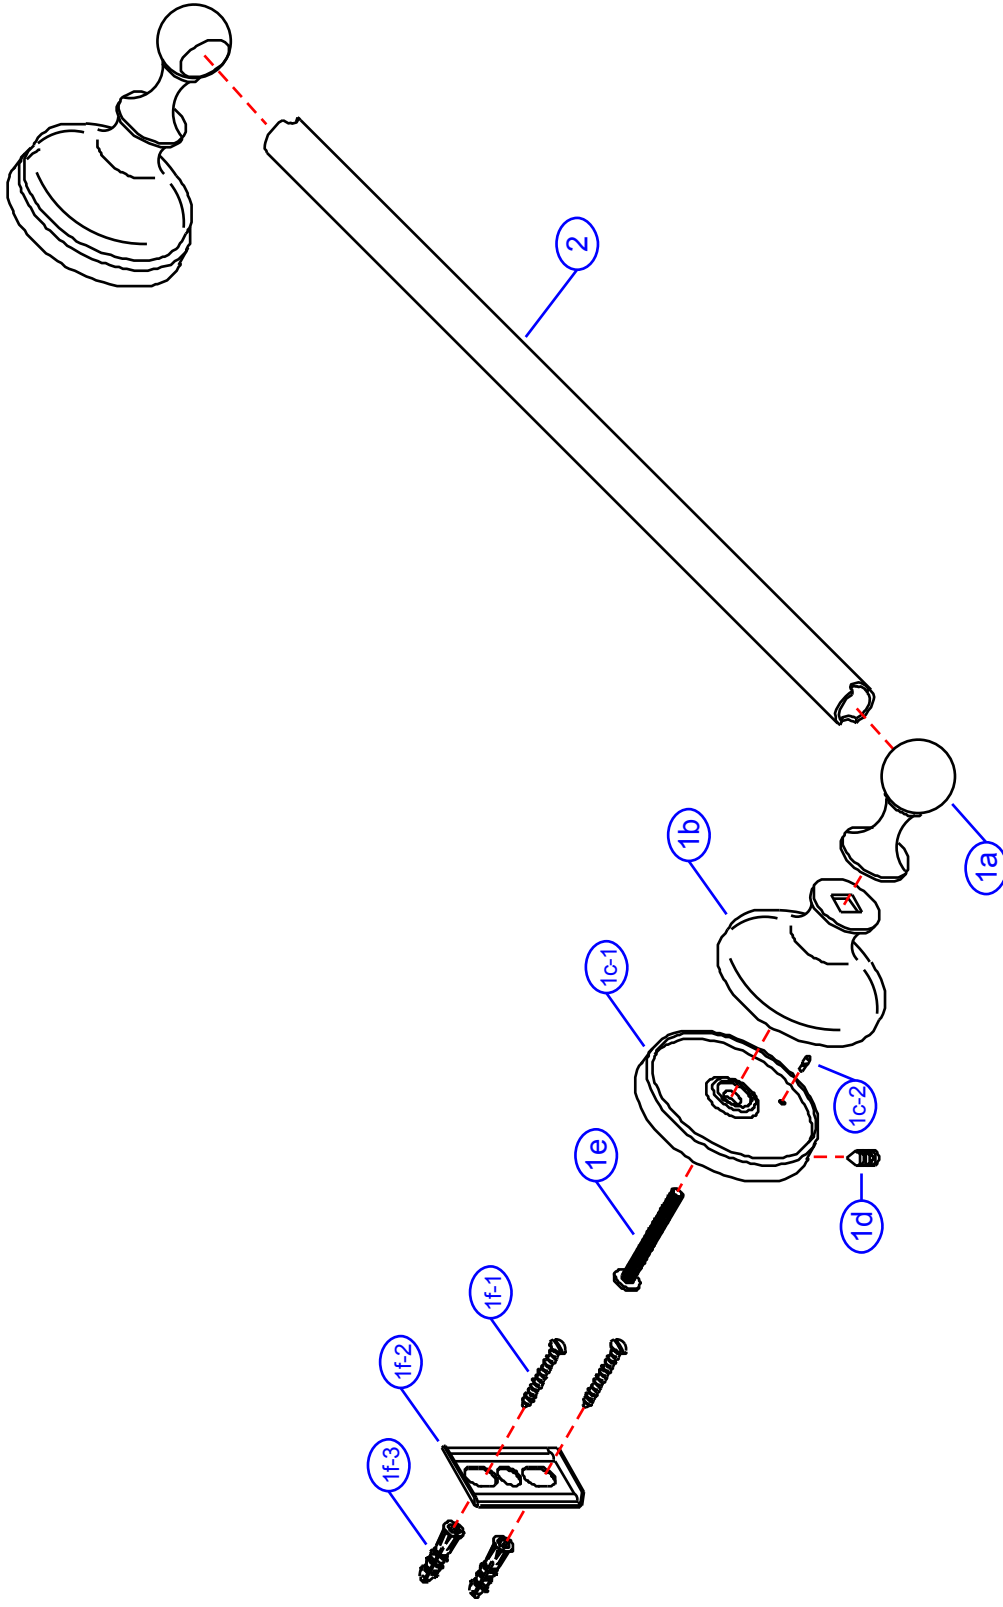

22-SC

by Associated Marketing Concepts
21624 Marilla Street, Chatsworth, CA 91311-4123
(800) 270-4262 | (818) 678-1651 | FAX (818) 678-1655
www.ambassador-amc.com

Ambassador
FINE FAUCETS

By	SS	Main Finish	Satin	Model #	22-SC
Modified/Approved	2-9-04	Accent Finish	Chrome	Series	Universal
Fulfillment	A663096SC+A250111ST	Valve	NA	Type	18" Towel Bar

22-SC

Universal 18" Towel Bar- SC

#	Description	Quantity	Part #	Finish
1	Towel Bar Post Set (Assembled)	1	EA-663096SC	Satin/Chrome
1a	Post Head	2	E-240003CP*	Chrome
1b	Body	2	E-240001ST*	Satin
1c	Base (Assembled)	2	EA-241311CP*	Chrome
1c-1	Base	2	E-241011CP*	Chrome
1c-2	Pin	2	E-255115*	Metal
1d	Set Screw	2	E-075039	Metal
1e	Post Screw	2	E-075088ZN*	Metal
1f	Mounting Hardware	2	EA-290131	Metal/Plastic
1f-1	Mounting Screws	4	E-053022ZN*	Metal
1f-2	Wall Plate	2	E-293000ZN*	Metal
1f-3	Screw Mollies	4	E-2910001*	Plastic
1g	Allen Key	1	E-031000	Metal
2	18" Towel Bar	1	E-250111ST	Satin