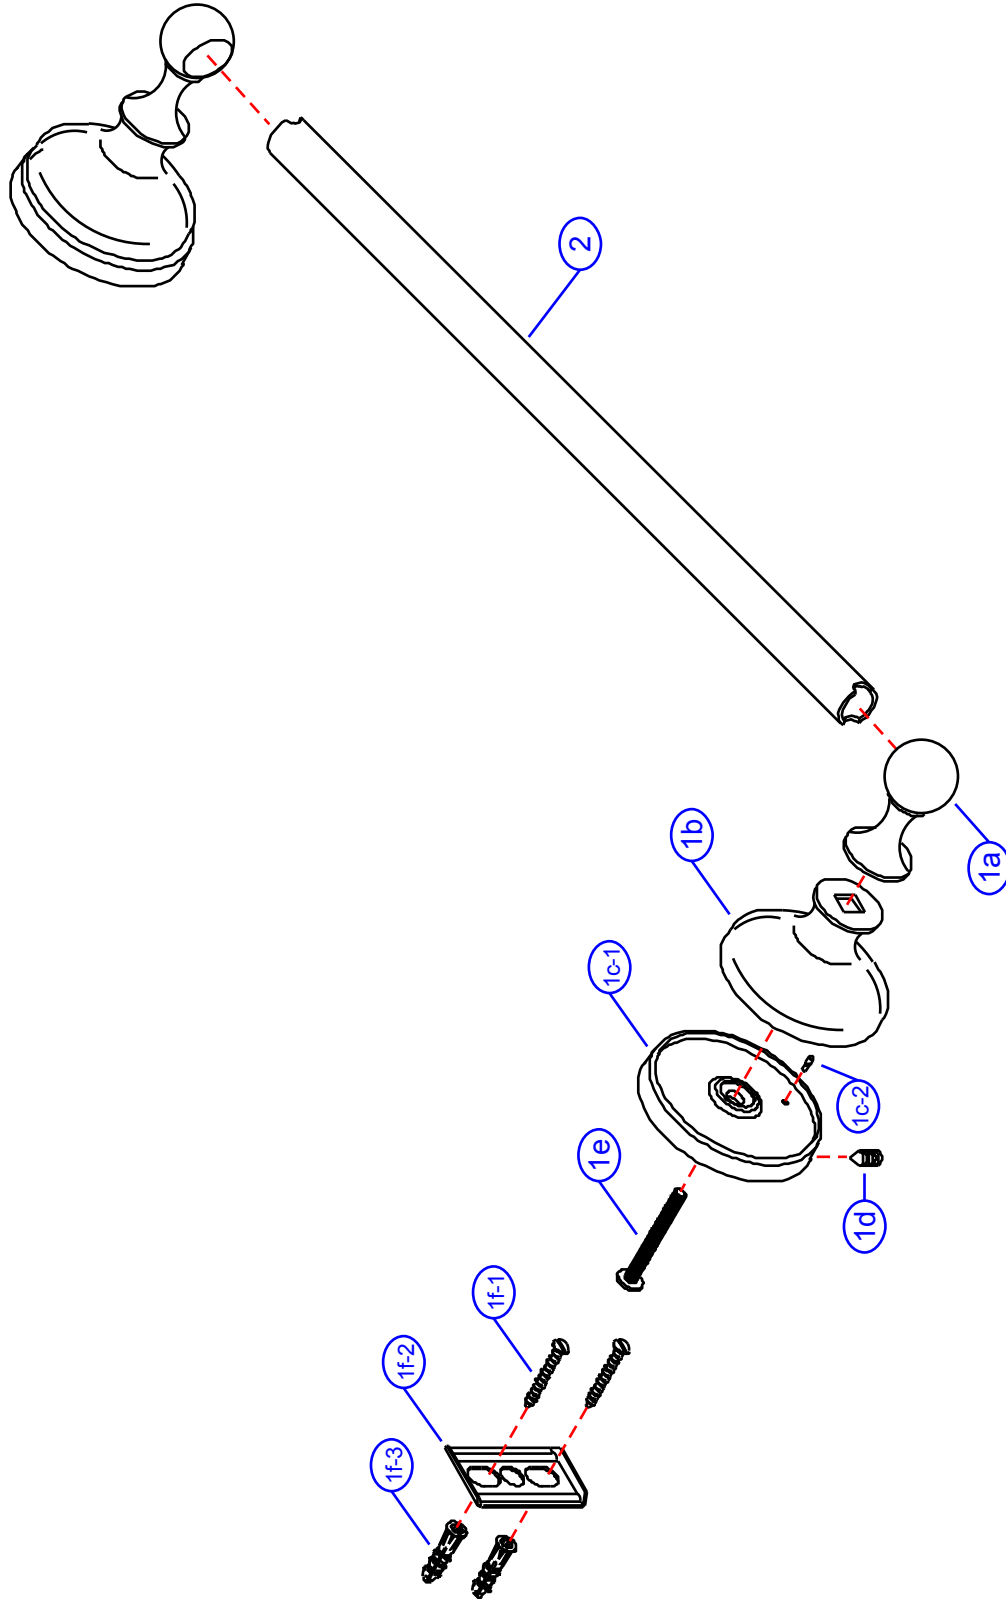

11-A

by Associated Marketing Concepts
 21624 Marilla Street, Chatsworth, CA 91311-4123
 (800) 270-4262 | (818) 678-1651 | FAX (818) 678-1655
 www.ambassador-amc.com

By	SS	Main Finish	18k Gold	Model #	11-A
Modified/Approved	2-9-04	Accent Finish	None	Series	Universal
Fulfillment	A663096GP+A250001GP	Valve	NA	Type	24" Towel Bar

11-A

Universal 24" Towel Bar- GP

#	Description	Quantity	Part #	Finish
1	Towel Bar Post Set (Assembled)	1	EA-663096GP	Gold
1a	Post Head	2	E-240003GP*	Gold
1b	Body	2	E-240001GP*	Gold
1c	Base (Assembled)	2	EA-241311GP*	Gold
1c-1	Base	2	E-241011GP*	Gold
1c-2	Pin	2	E-255115*	Metal
1d	Set Screw	2	E-075039	Metal
1e	Post Screw	2	E-075088ZN*	Metal
1f	Mounting Hardware	2	EA-290131	Metal/Plastic
1f-1	Mounting Screws	4	E-053022ZN*	Metal
1f-2	Wall Plate	2	E-293000ZN*	Metal
1f-3	Screw Mollies	4	E-291001*	Plastic
1g	Allen Key	1	E-031000	Metal
2	24" Towel Bar	1	E-250001GP	Gold