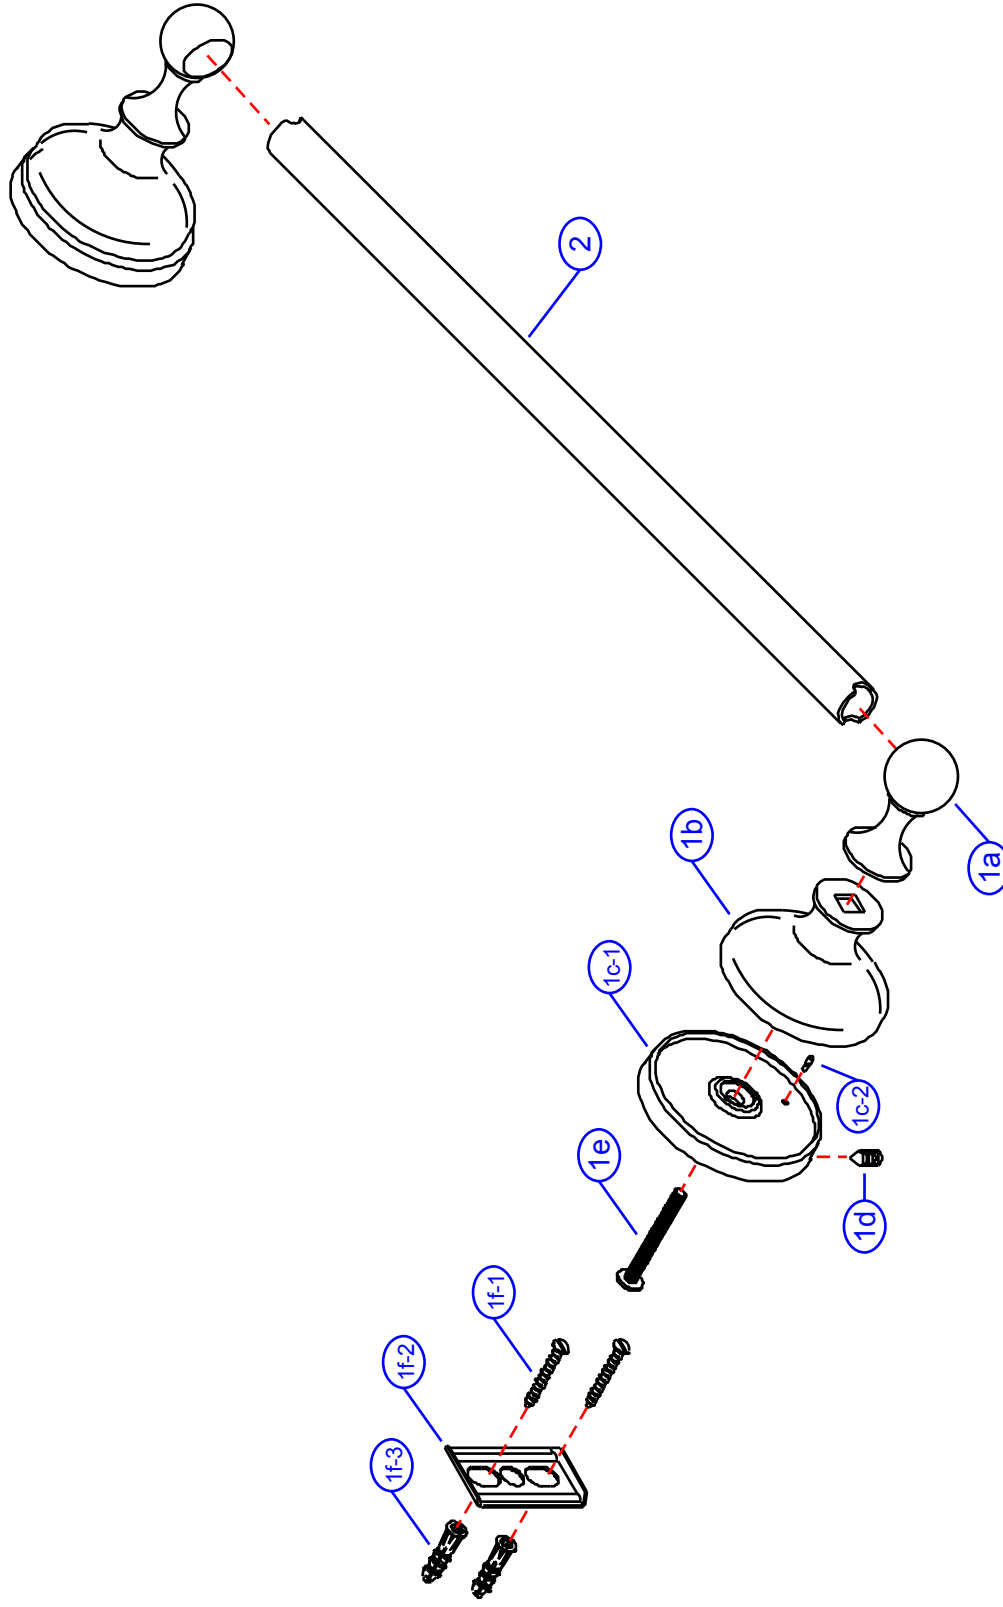

21-B

by Associated Marketing Concepts
 21624 Marilla Street, Chatsworth, CA 91311-4123
 (800) 270-4262 | (818) 678-1651 | FAX (818) 678-1655
 www.ambassador-amc.com

By	SS	Main Finish	Chrome	Model #	21-B
Modified/Approved	2-9-04	Accent Finish	18k Gold	Series	Universal
Fulfillment	A663096CG+A250001CP	Valve	NA	Type	24" Towel Bar

21-B

Universal 24" Towel Bar- CG

#	Description	Quantity	Part #	Finish
1	Towel Bar Post Set (Assembled)	1	EA-663096CG	Chrome/Gold
1a	Post Head	2	E-240003GP*	Gold
1b	Body	2	E-240001CP*	Chrome
1c	Base (Assembled)	2	EA-241311GP*	Gold
1c-1	Base	2	E-241011GP*	Gold
1c-2	Pin	2	E-255115*	Metal
1d	Set Screw	2	E-075039	Metal
1e	Post Screw	2	E-075088ZN*	Metal
1f	Mounting Hardware	2	EA-290131	Metal/Plastic
1f-1	Mounting Screws	4	E-053022ZN*	Metal
1f-2	Wall Plate	2	E-293000ZN*	Metal
1f-3	Screw Mollies	4	E-291001*	Plastic
1g	Allen Key	1	E-031000	Metal
2	24" Towel Bar	1	E-250001CP	Chrome