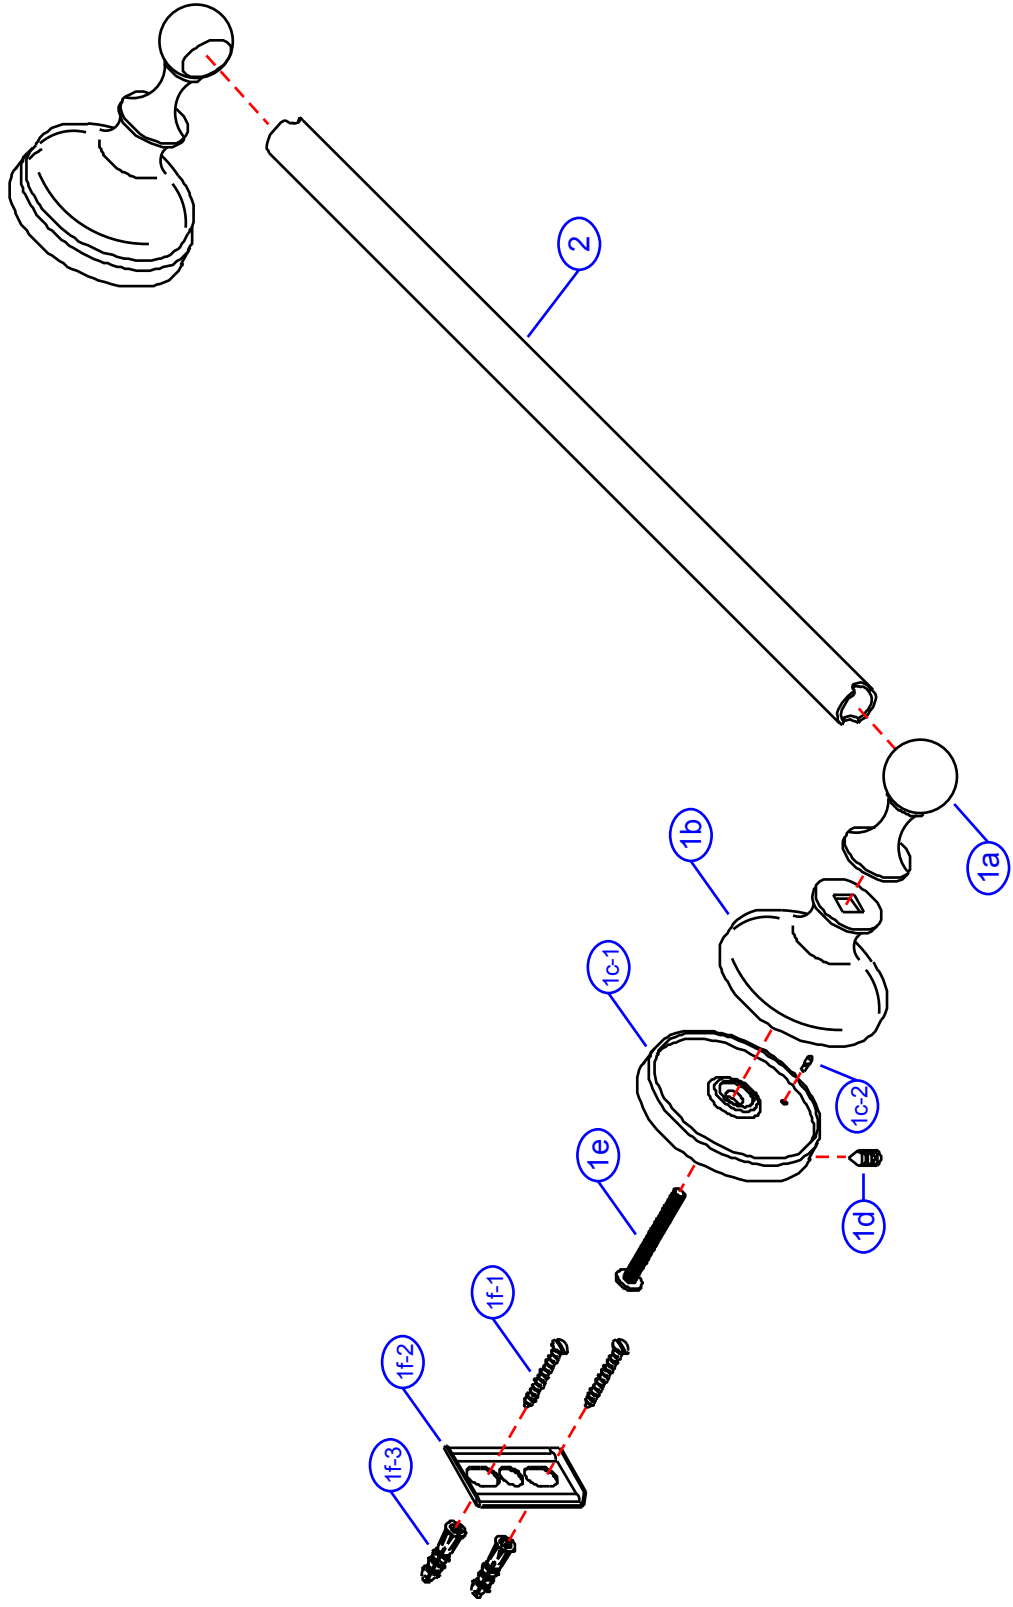

21-SC

by Associated Marketing Concepts
21624 Marilla Street, Chatsworth, CA 91311-4123
(800) 270-4262 | (818) 678-1651 | FAX (818) 678-1655
www.ambassador-amc.com

By	SS	Main Finish	Satin	Model #	21-SC
Modified/Approved	2-9-04	Accent Finish	Chrome	Series	Universal
Fulfillment	A663096SC+A250001ST	Valve	NA	Type	24" Towel Bar

21-SC

Universal 24" Towel Bar- SC

#	Description	Quantity	Part #	Finish
1	Towel Bar Post Set (Assembled)	1	EA-663096SC	Satin/Chrome
1a	Post Head	2	E-240003CP*	Chrome
1b	Body	2	E-240001ST*	Satin
1c	Base (Assembled)	2	EA-241311CP*	Chrome
1c-1	Base	2	E-241011CP*	Chrome
1c-2	Pin	2	E-255115*	Metal
1d	Set Screw	2	E-075039	Metal
1e	Post Screw	2	E-075088ZN*	Metal
1f	Mounting Hardware	2	EA-290131	Metal/Plastic
1f-1	Mounting Screws	4	E-053022ZN*	Metal
1f-2	Wall Plate	2	E-293000ZN*	Metal
1f-3	Screw Mollies	4	E-2910001*	Plastic
1g	Allen Key	1	E-031000	Metal
2	24" Towel Bar	1	E-250001ST	Satin