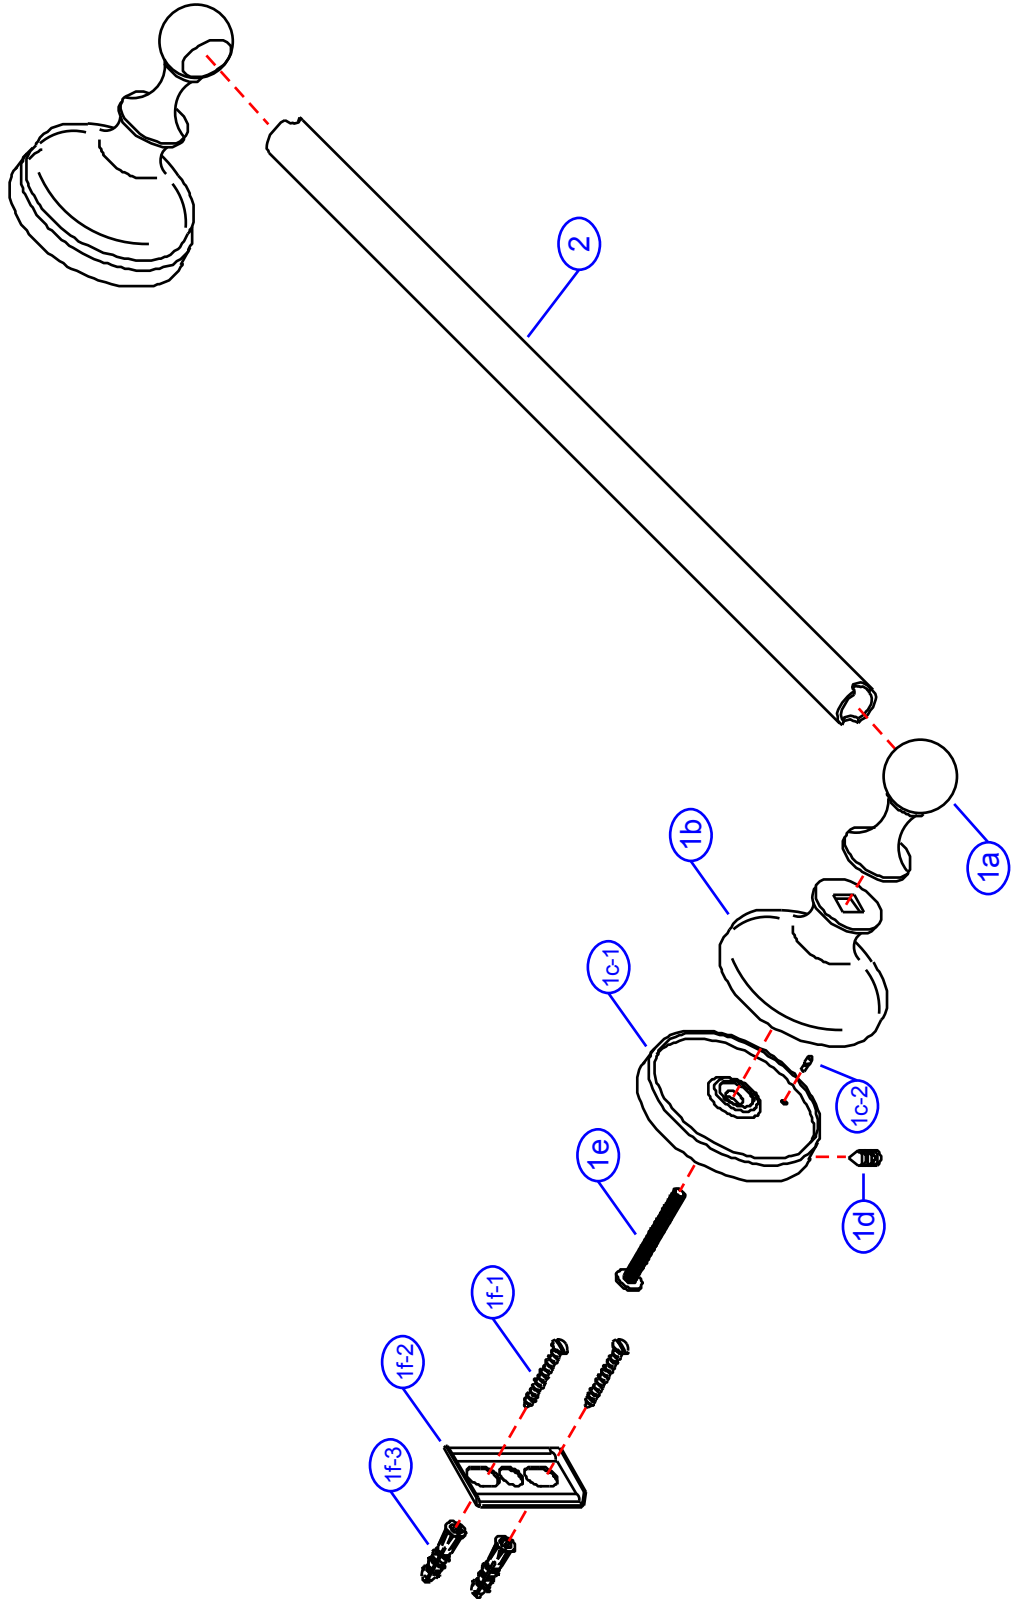

10-A

by Associated Marketing Concepts
21624 Marilla Street, Chatsworth, CA 91311-4123
(800) 270-4262 | (818) 678-1651 | FAX (818) 678-1655
www.ambassador-amc.com

By	SS	Main Finish	18k Gold	Model #	10-A
Modified/Approved	2-9-04	Accent Finish	None	Series	Universal
Fulfillment	A663096GP+A250931GP	Valve	NA	Type	30" Towel Bar

10-A

Universal 30" Towel Bar- GP

#	Description	Quantity	Part #	Finish
1	Towel Bar Post Set (Assembled)	1	EA-663096GP	Gold
1a	Post Head	2	E-240003GP*	Gold
1b	Body	2	E-240001GP*	Gold
1c	Base (Assembled)	2	EA-241311GP*	Gold
1c-1	Base	2	E-241011GP*	Gold
1c-2	Pin	2	E-255115*	Metal
1d	Set Screw	2	E-075039	Metal
1e	Post Screw	2	E-075088ZN*	Metal
1f	Mounting Hardware	2	EA-290131	Metal/Plastic
1f-1	Mounting Screws	4	E-053022ZN*	Metal
1f-2	Wall Plate	2	E-293000ZN*	Metal
1f-3	Screw Mollies	4	E-291001*	Plastic
1g	Allen Key	1	E-031000	Metal
2	30" Towel Bar	1	E-250931GP	Gold