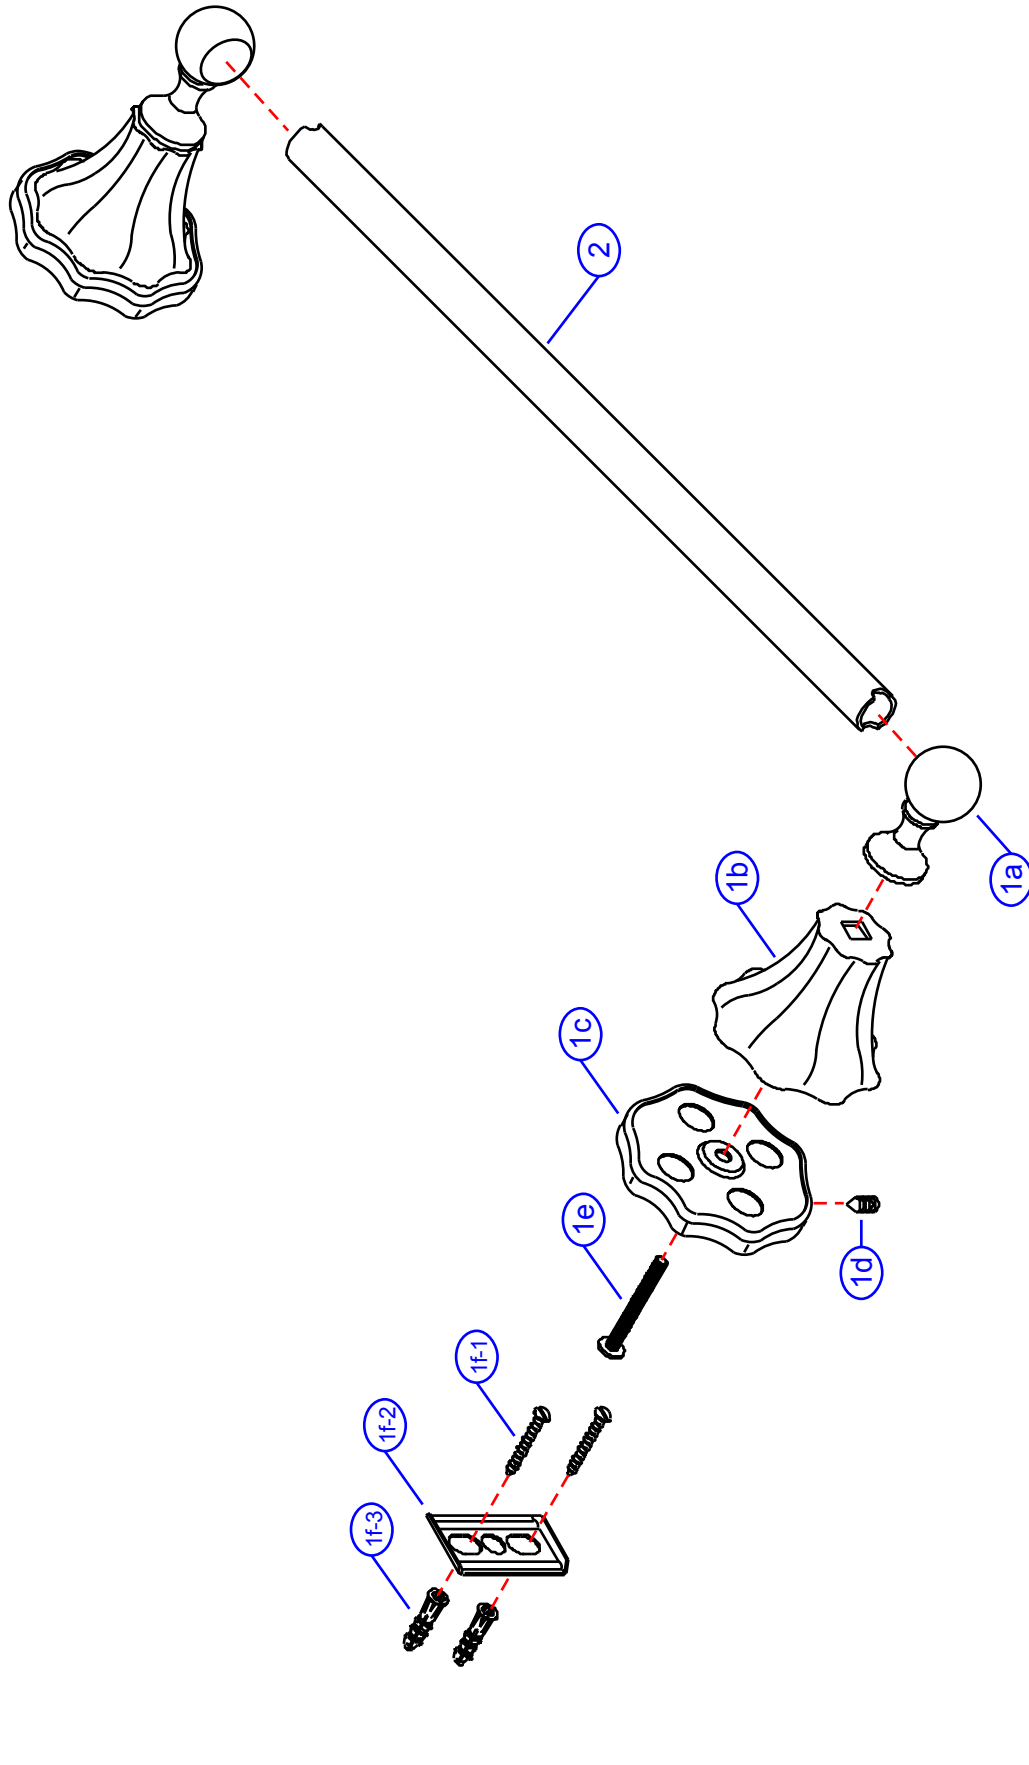

10-L

by Associated Marketing Concepts
21624 Manilla Street, Chatsworth, CA 91311-4123
(800) 270-4262 | (818) 678-1651 | FAX (818) 678-1655
www.ambassador-amc.com

By	SS	Main Finish	18k Gold	Model #	10-L
Modified/Approved	4-29-04	Accent Finish	White Porcelain	Series	Lotus
Fulfillment	AxxxGW+A250931GP	Valve	NA	Type	30" Towel Bar

10-L

Lotus 30" Towel Bar- GP

#	Description	Quantity	Part #	Finish
1	Towel Bar Post Set (Assembled)	1	G-D00916GP	Gold/Porcelain
1a	Post Head	2	E-240002GP*	Gold
1b	Body	2	E-240017WH*	Porcelain
1c	Base	2	E-241012GP*	Gold
1d	Set Screw	2	E-053028NI	Metal
1e	Post Screw	2	E-065022ZN*	Metal
1f	Mounting Hardware	2	EA-290131	Metal/Plastic
1f-1	Mounting Screws	4	E-053022ZN*	Metal
1f-2	Wall Plate	2	E-293000ZN*	Metal
1f-3	Screw Mollies	4	E-291001*	Plastic
1g	Allen Key	1	E-031000	Metal
2	30" Towel Bar	1	E-250931GP	Gold