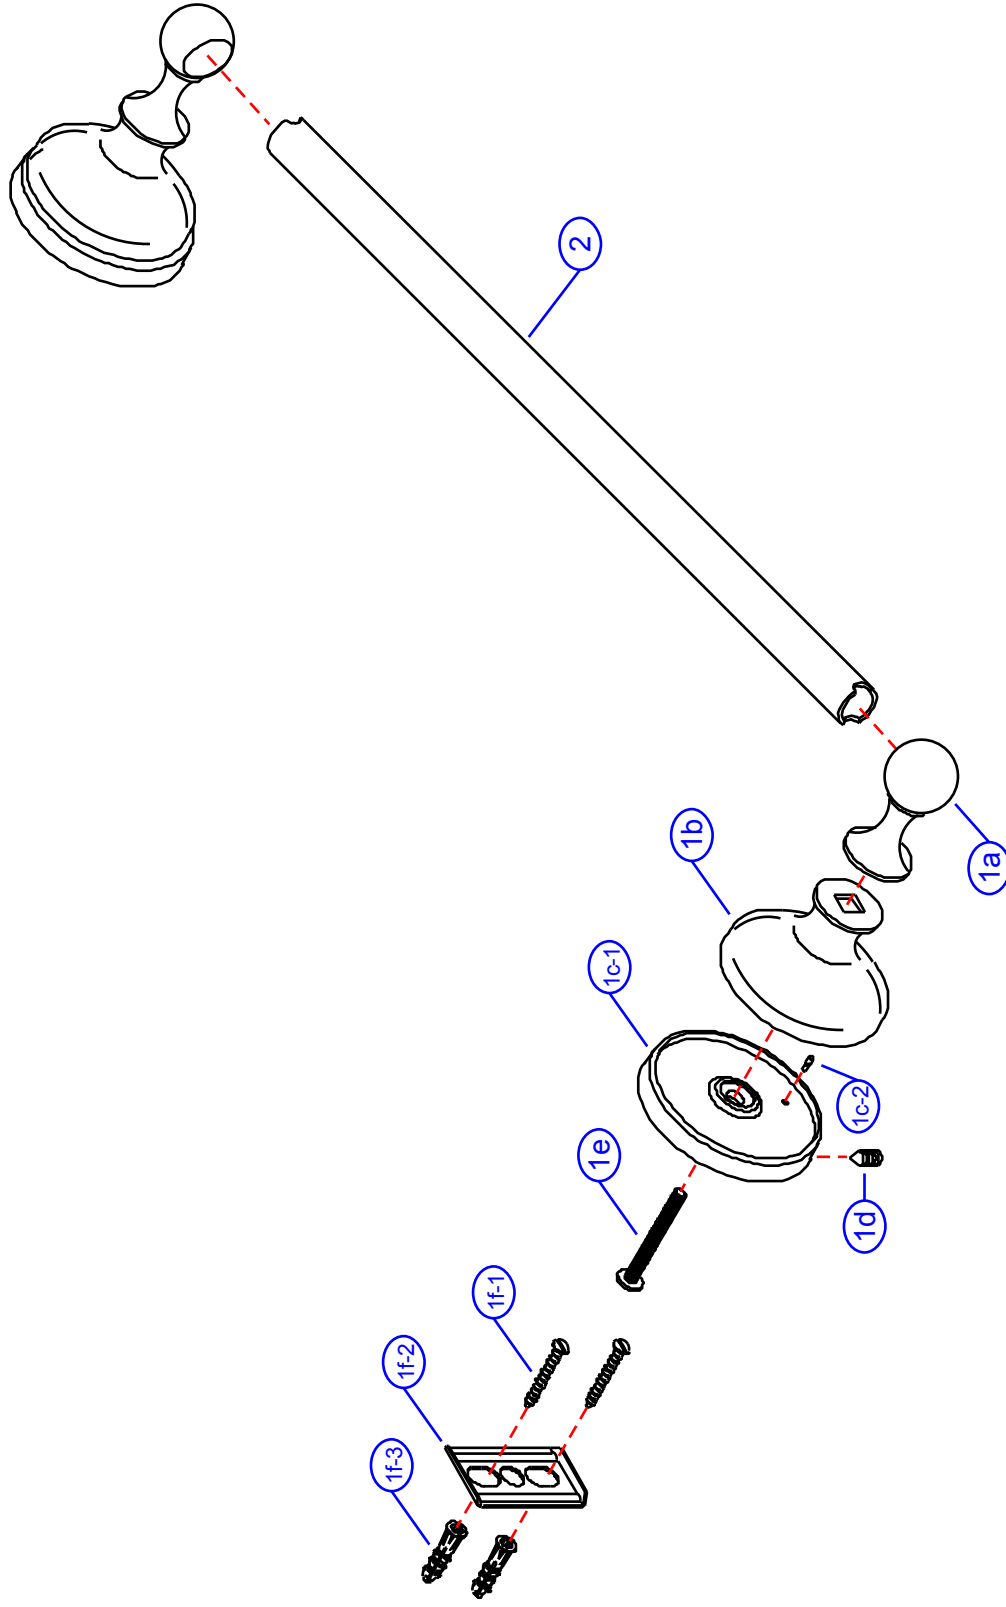

20-B

by Associated Marketing Concepts
 21624 Marilla Street, Chatsworth, CA 91311-4123
 (800) 270-4262 | (818) 678-1651 | FAX (818) 678-1655
 www.ambassador-amc.com

By	SS	Main Finish	Chrome	Model #	20-B
Modified/Approved	2-9-04	Accent Finish	18k Gold	Series	Universal
Fulfillment	A663096CG+A250931CP	Valve	NA	Type	30" Towel Bar

20-B

Universal 30" Towel Bar- CG

#	Description	Quantity	Part #	Finish
1	Towel Bar Post Set (Assembled)	1	EA-663096CG	Chrome/Gold
1a	Post Head	2	E-240003GP*	Gold
1b	Body	2	E-240001CP*	Chrome
1c	Base (Assembled)	2	EA-241311GP*	Gold
1c-1	Base	2	E-241011GP*	Gold
1c-2	Pin	2	E-255115*	Metal
1d	Set Screw	2	E-075039	Metal
1e	Post Screw	2	E-075088ZN*	Metal
1f	Mounting Hardware	2	EA-290131	Metal/Plastic
1f-1	Mounting Screws	4	E-053022ZN*	Metal
1f-2	Wall Plate	2	E-293000ZN*	Metal
1f-3	Screw Mollies	4	E-291001*	Plastic
1g	Allen Key	1	E-031000	Metal
2	30" Towel Bar	1	E-250931CP	Chrome