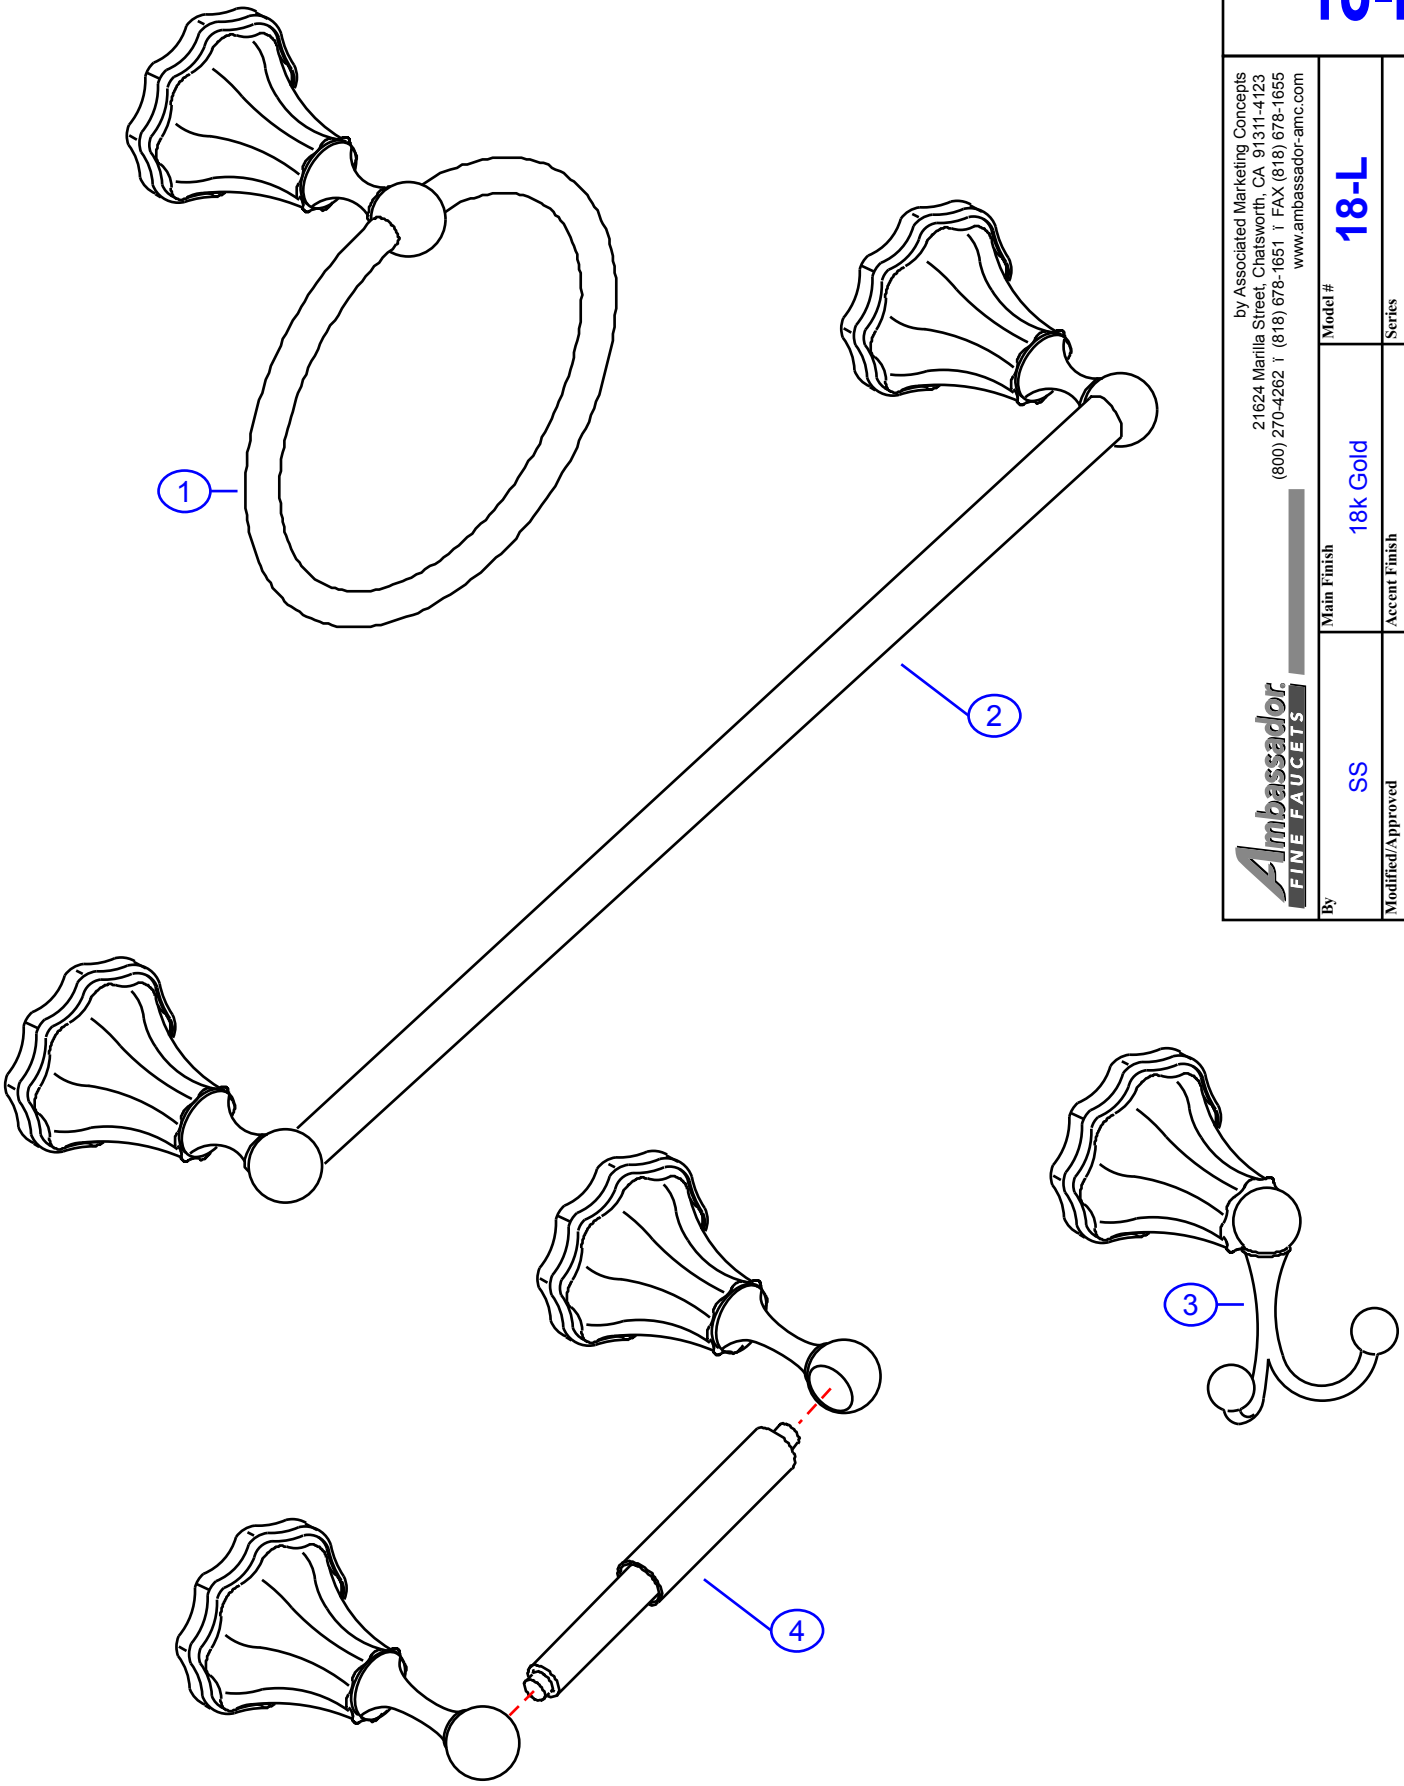

18-L

by Associated Marketing Concepts
21624 Marilla Street, Chatsworth, CA 91311-4123
(800) 270-4262 | (818) 678-1651 | FAX (818) 678-1655
www.ambassador-amc.com

Ambassador
FINE FAUCETS

By	SS	Main Finish	18k Gold	Model #	18-L
Modified/Approved	5-4-04	Accent Finish	White Porcelain	Series	Lotus
Fulfillment	B64Z0400GW	Valve	NA	Type	4 pc Bath Accessory Kit

18-L

Lotus 4pc Bath Accessory Kit- GP

#	Description	Quantity	Part #	Finish
1	Towel Ring (see "Towel Rings" for parts)	1	13-L	Gold/Porcelain
2	24" Towel Bar (see "Towel Bars" for parts)	1	11-L	Gold/Porcelain
3	Robe Hook (see "Robe Hooks" for parts)	1	15-L	Gold/Porcelain
4	T.P. Holder (see "Toilet Paper Holder" for parts)	1	14-L	Gold/Porcelain